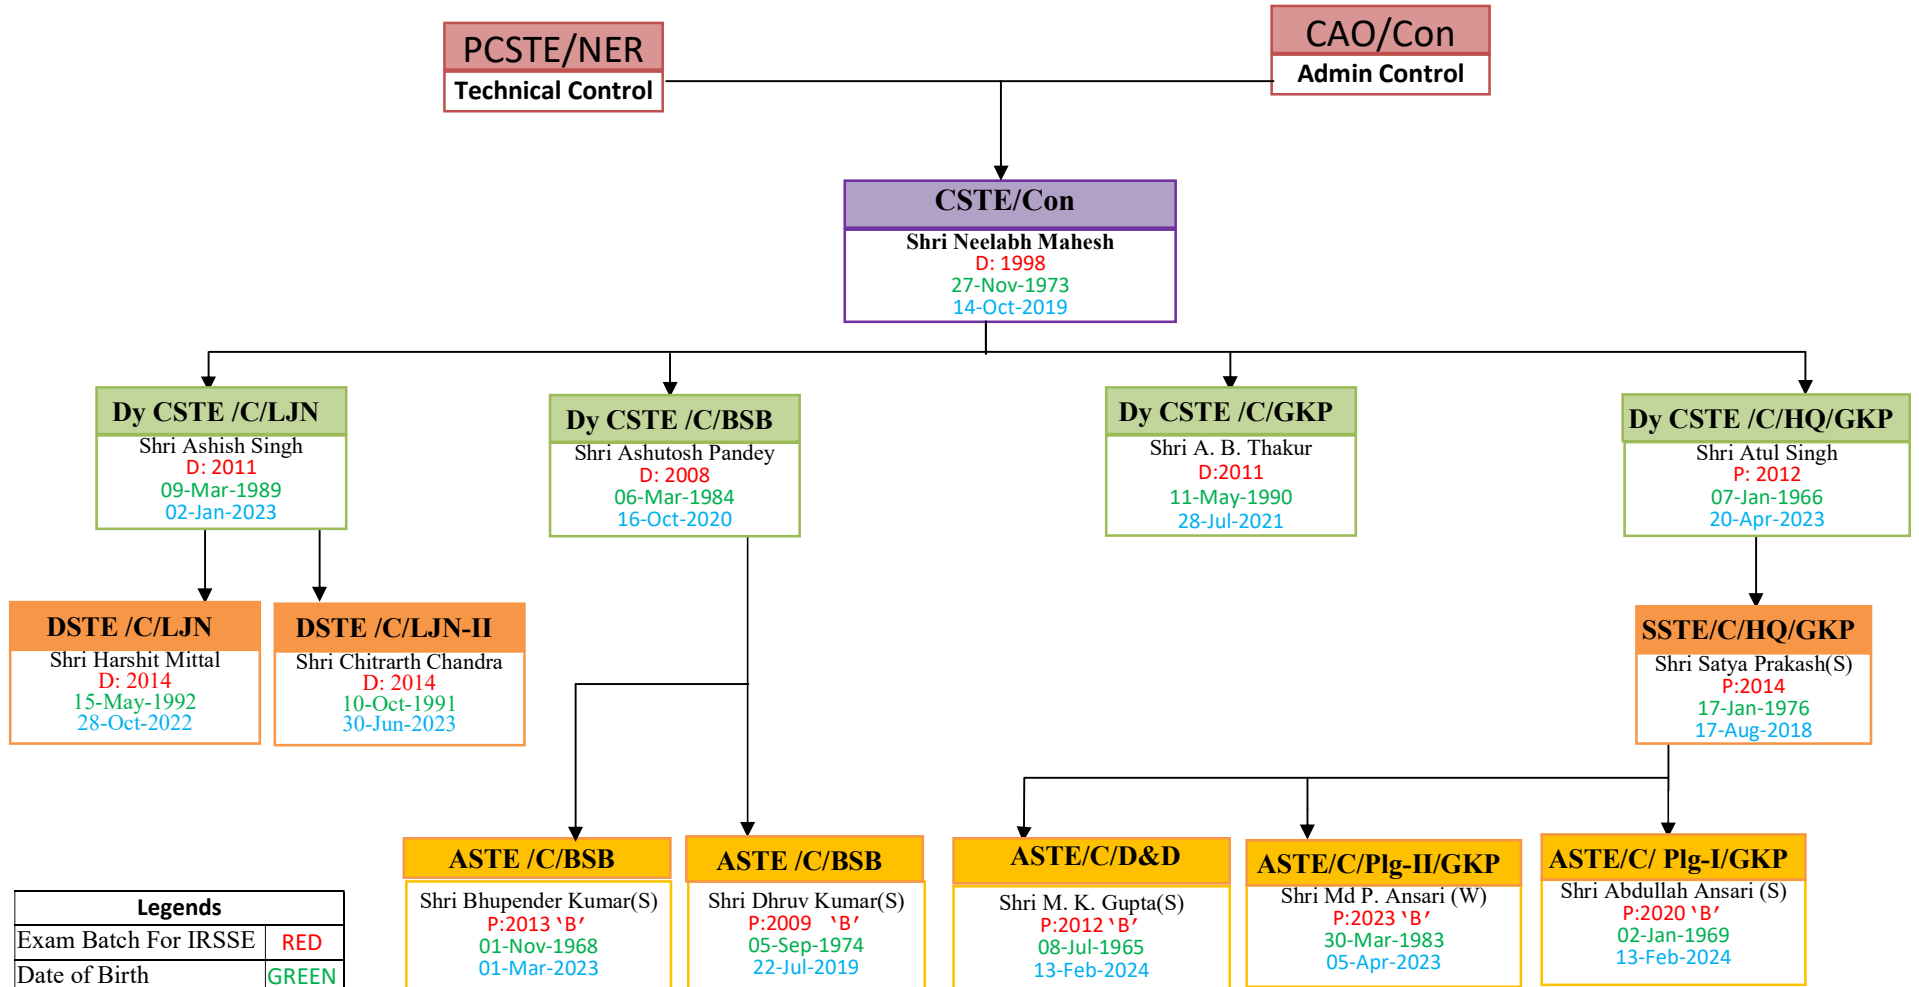

SIGNAL & TELECOMMUNICATION ORGANISATION CHART/N.E.RAILWAY (CONSTRUCTION ORGANIZATION)

As On 14-Feb-2024

Legends	
Exam Batch For IRSSE	RED
Date of Birth	GREEN
Date of Posting	BLUE
Direct	D
Promotion to Gr. B	P
Signal	S
Telecom	T
Workshop	W