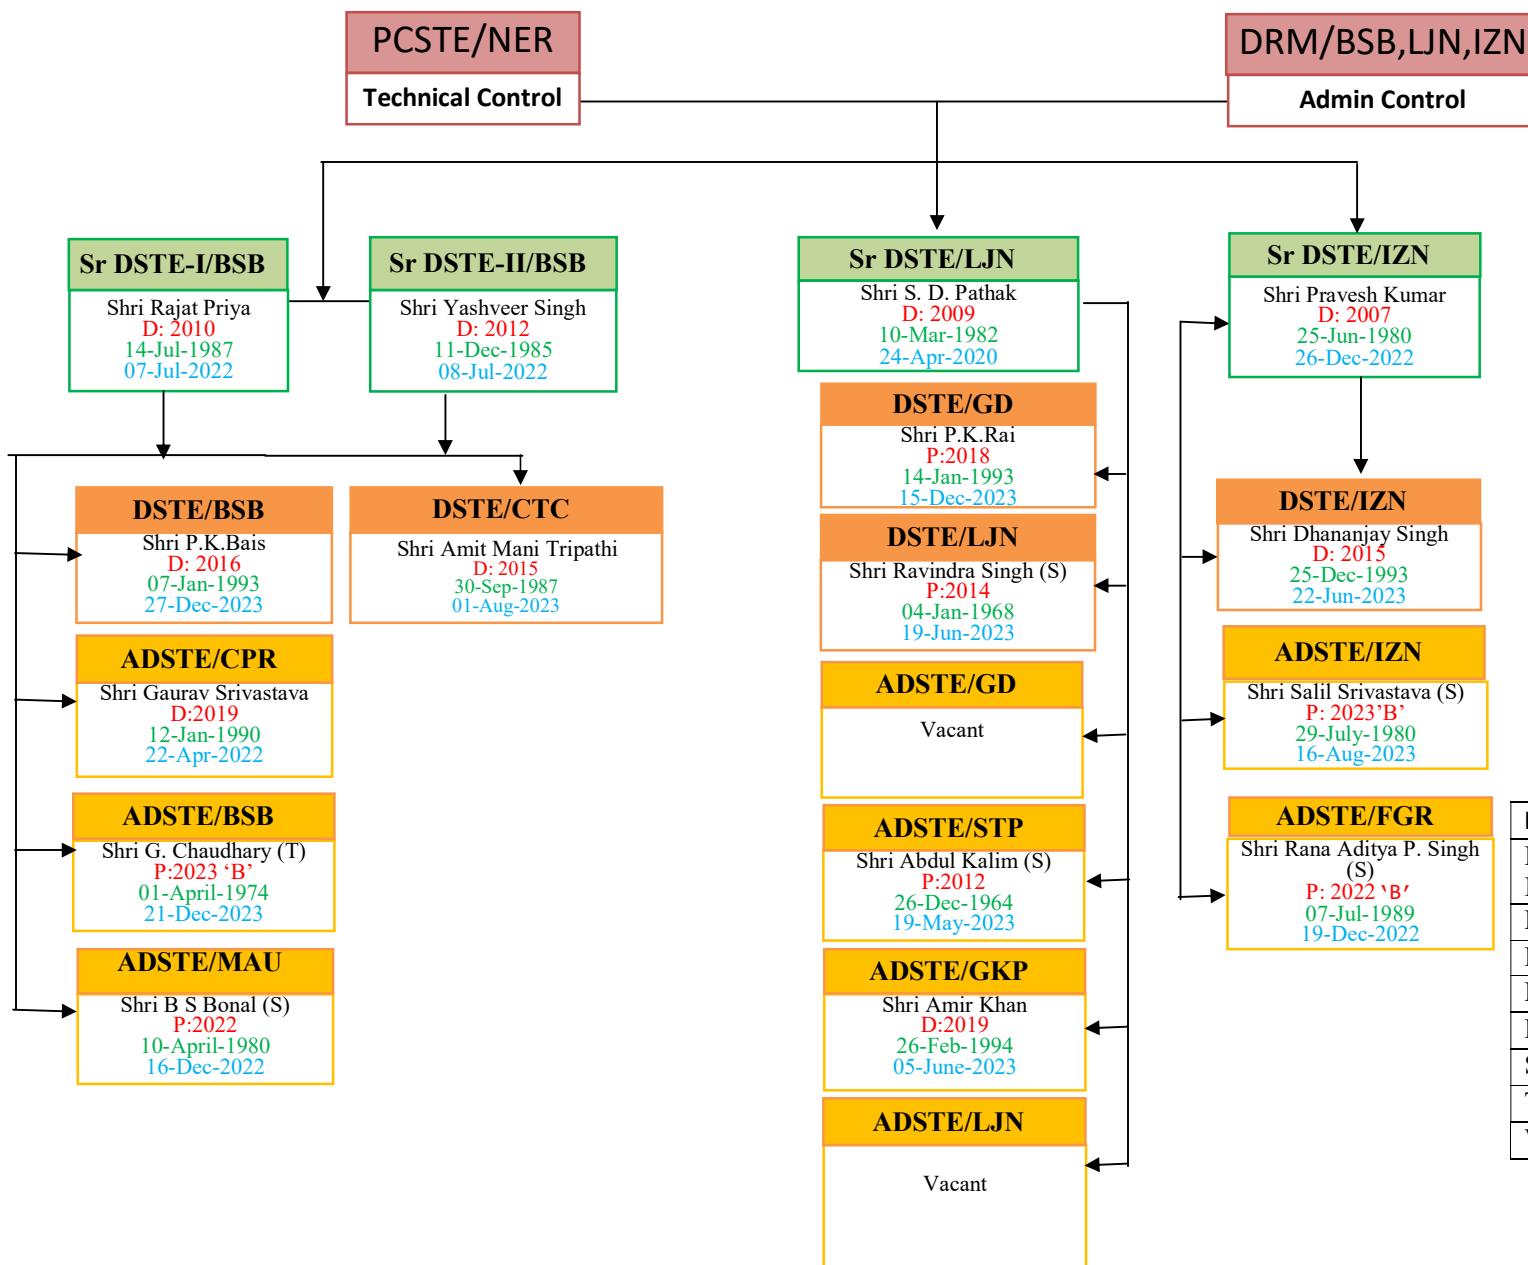

*1 SAG Grade officer is on training	
Legends	
Exam Batch For IRSSE	RED
Date of Birth	GREEN
Date of Posting	BLUE
Direct	D
Promotion to Gr. B	P
Signal	S
Telecom	T
Workshop	W

SIGNAL & TELECOMMUNICATION ORGANISATION CHART/N.E.RAILWAY (CONSTRUCTION ORGANIZATION)

As On 14-Feb-2024

Legends	
Exam Batch For IRSSE	RED
Date of Birth	GREEN
Date of Posting	BLUE
Direct	D
Promotion to Gr. B	P
Signal	S
Telecom	T
Workshop	W

SIGNAL & TELECOMMUNICATION ORGANISATION CHART/N.E.RAILWAY (DIVISIONS)

As On 14-Feb-2024

Legends	
Exam Batch For IRSSE	RED
Date of Birth	GREEN
Date of Posting	BLUE
Direct	D
Promotion to Gr. B	P
Signal	S
Telecom	T
Workshop	W

**SIGNAL & TELECOMMUNICATION ORGANISATION CHART/N.E.RAILWAY
(OFFICERS POSTED IN OTHER DEPARTMENTS)**