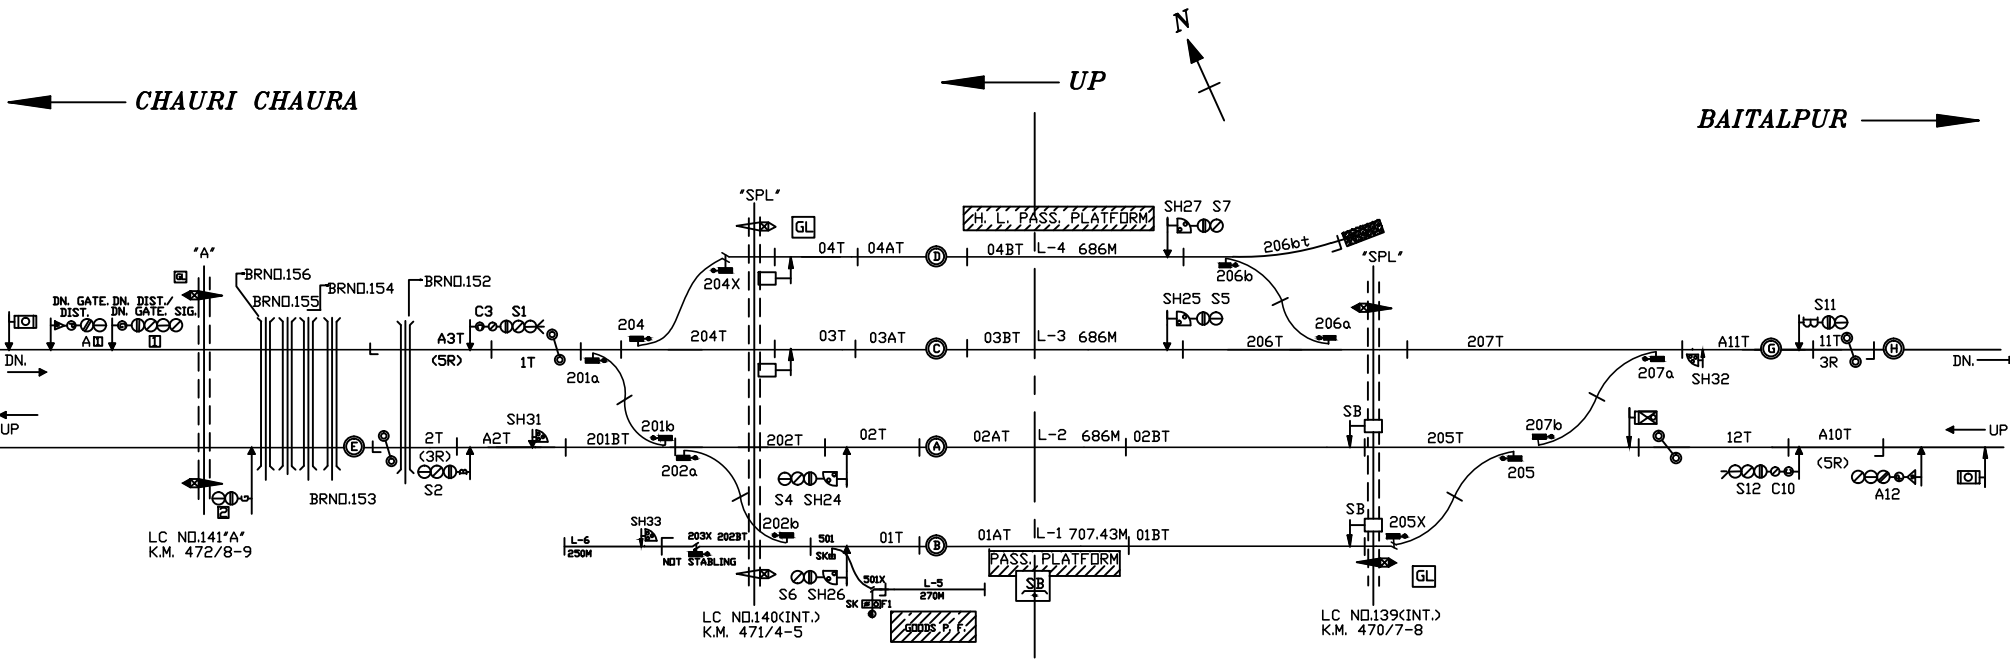

NORTH EASTERN RAILWAY

VARANASI DIVISION

PRODUCED BY AN AUTODESK EDUCATIONAL PRODUCT

PRODUCED BY AN AUTODESK EDUCATIONAL PRODUCT

NOTE-

1. GAUGE - B.G.
2. CLASS - B
3. STANDARD OF INTERLOCKING - III
4. BLOCK WORKING -
 - i. LOCK AND BLOCK INSTT. WITH A/C ON SECTION GAURIBAZAR - CHAURICHAURA
 - ii. LOCK AND BLOCK INSTT. WITH A/C ON SECTION GAURIBAZAR - BAITALPUR

NOT TO SCALE

BASED ON RD No. SR.DSTE/BSB/2021(RD)/133 ALT-A

MINIATURE PLAN

GAURIBAZAR
(GB)