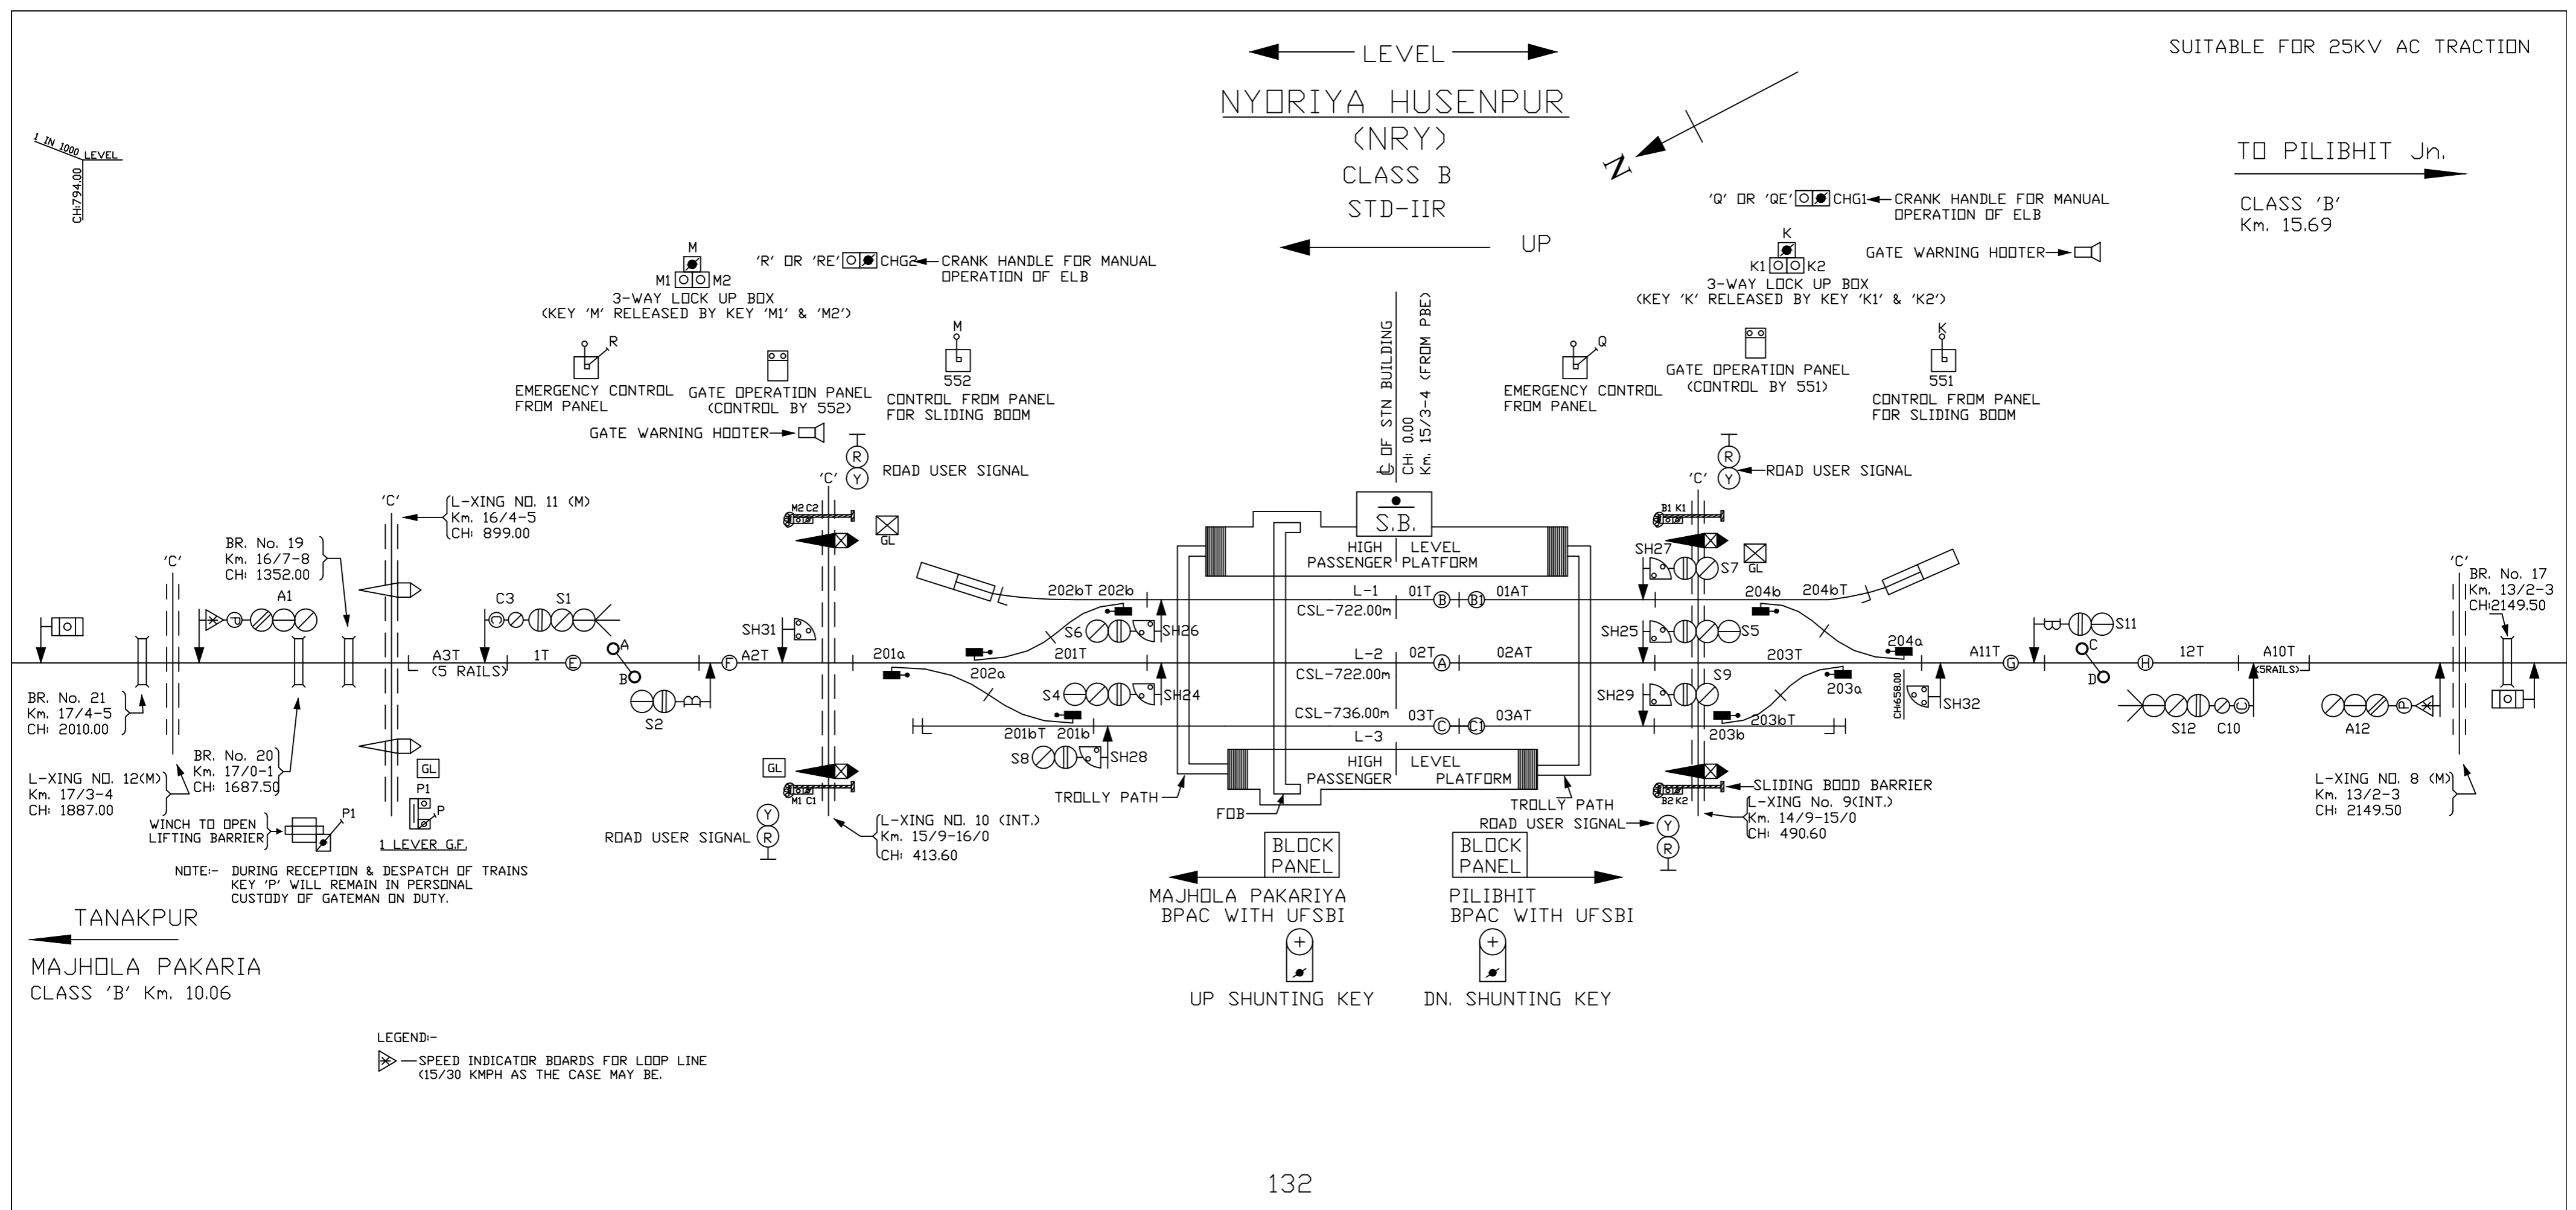

← LEVEL →
NYDRIYA HUSENPUR
 (NRY)
 CLASS B
 STD-IIR
 ← UP →

SUITABLE FOR 25KV AC TRACTION

TO PILIBHIT Jn.
 CLASS 'B'
 Km. 15.69

LEGEND:-
 SPEED INDICATOR BOARDS FOR LOOP LINE (15/30 KMPH AS THE CASE MAY BE).