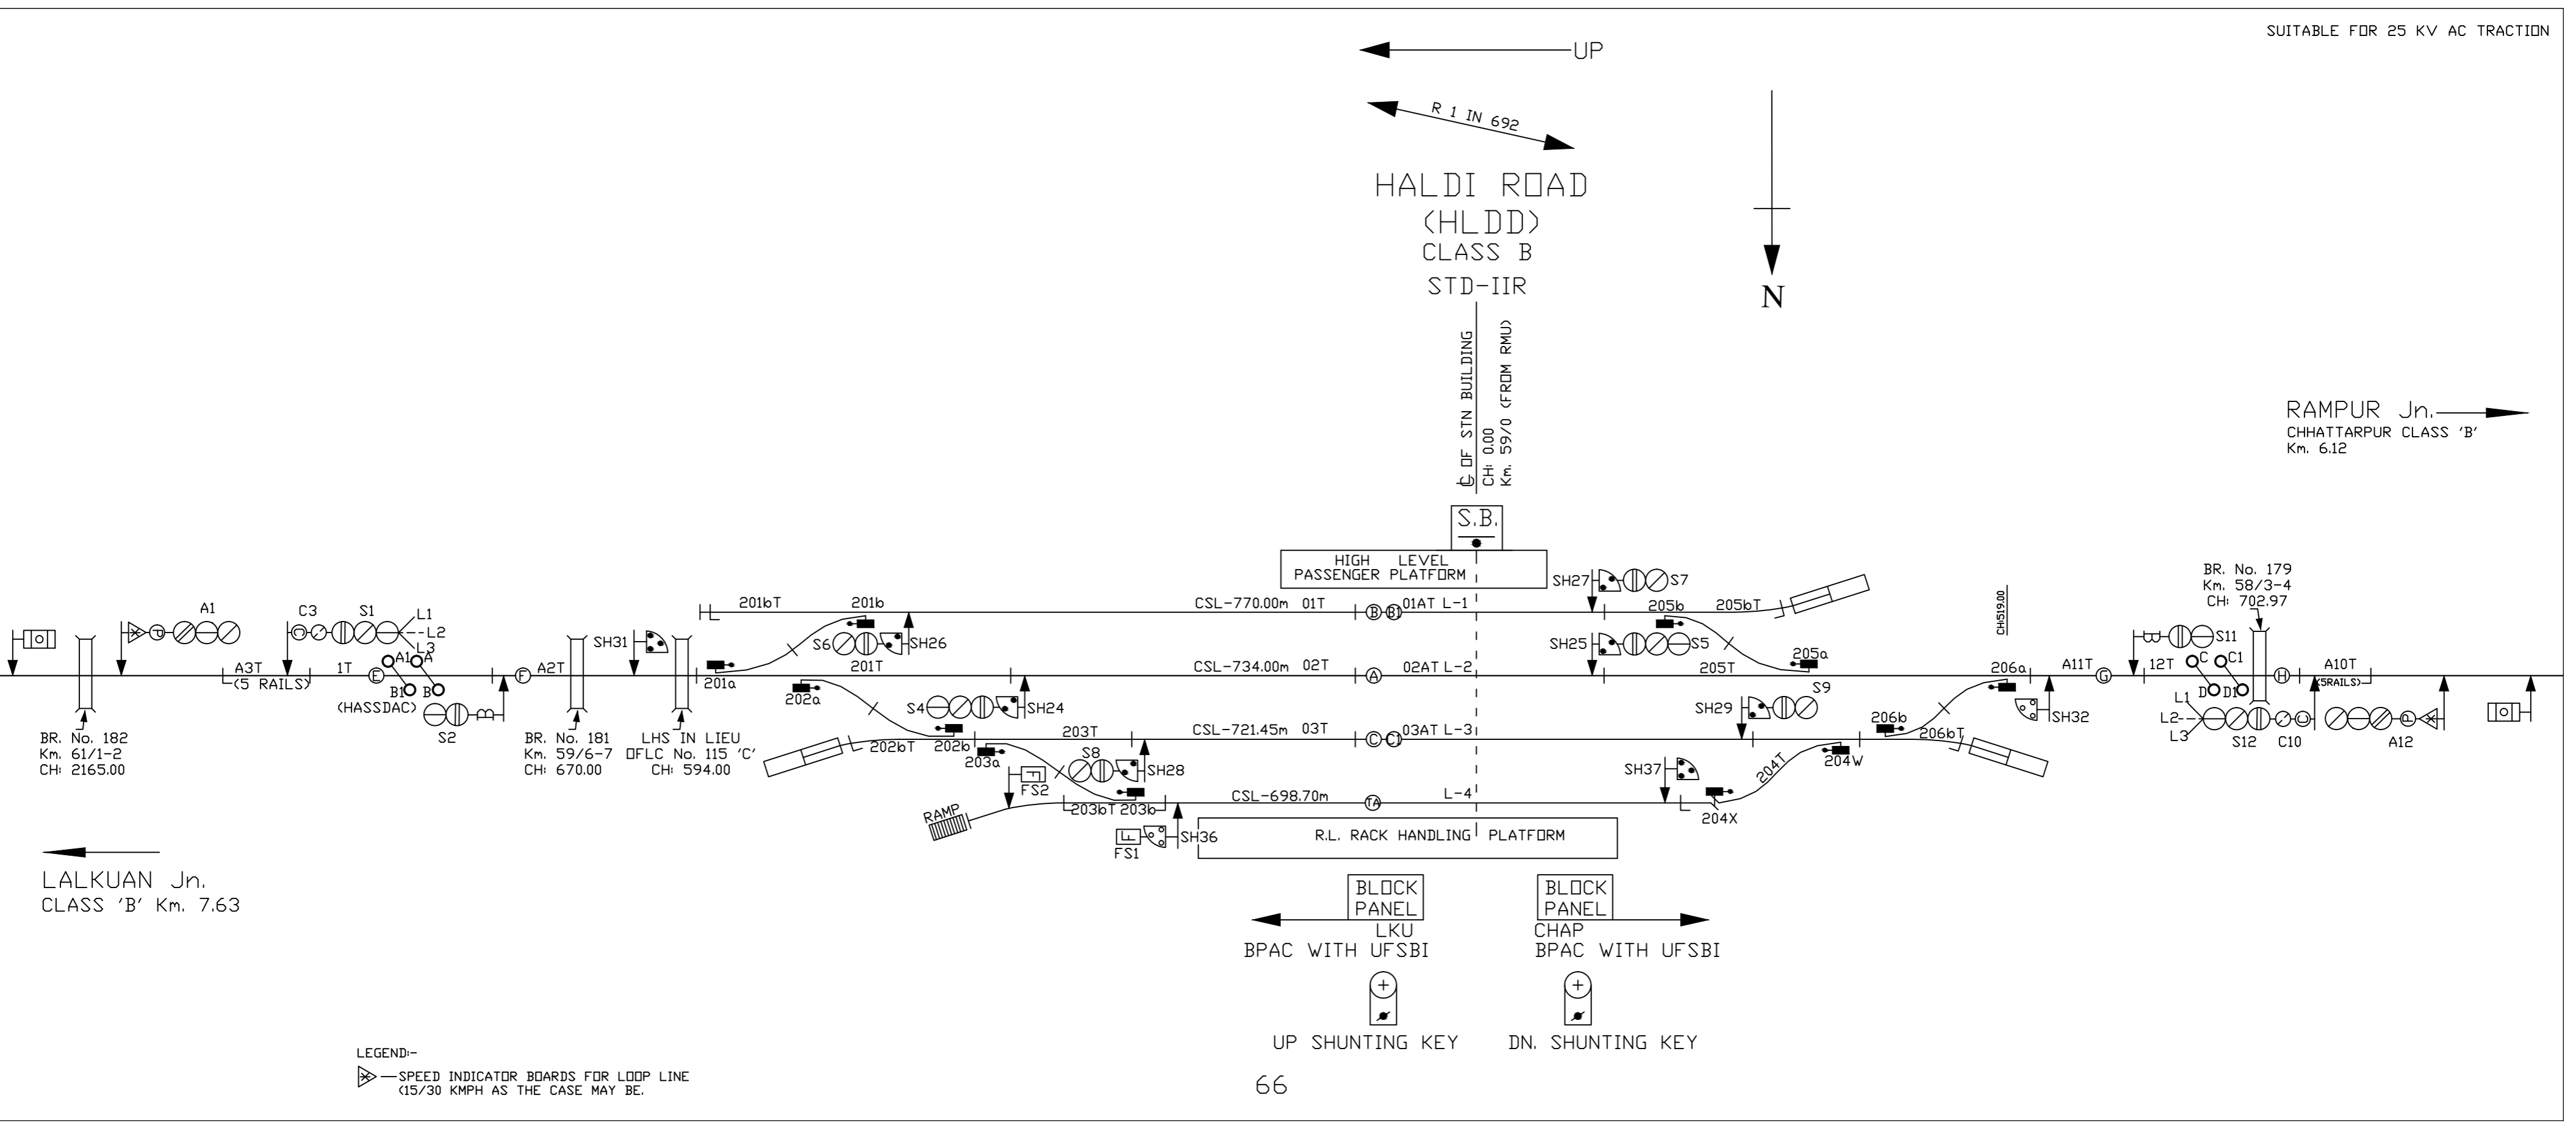

UP
R 1 IN 692
HALDI ROAD
(HLDD)
CLASS B
STD-IIR

RAMPUR Jn.
CHHATTARPUR CLASS 'B'
Km. 6.12

LALKUAN Jn.
CLASS 'B' Km. 7.63

LEGEND:-
SPEED INDICATOR BOARDS FOR LOOP LINE
(15/30 KMPH AS THE CASE MAY BE.)

BLOCK PANEL LKU
BPAC WITH UFSBI

BLOCK PANEL CHAP
BPAC WITH UFSBI

UP SHUNTING KEY

DN. SHUNTING KEY