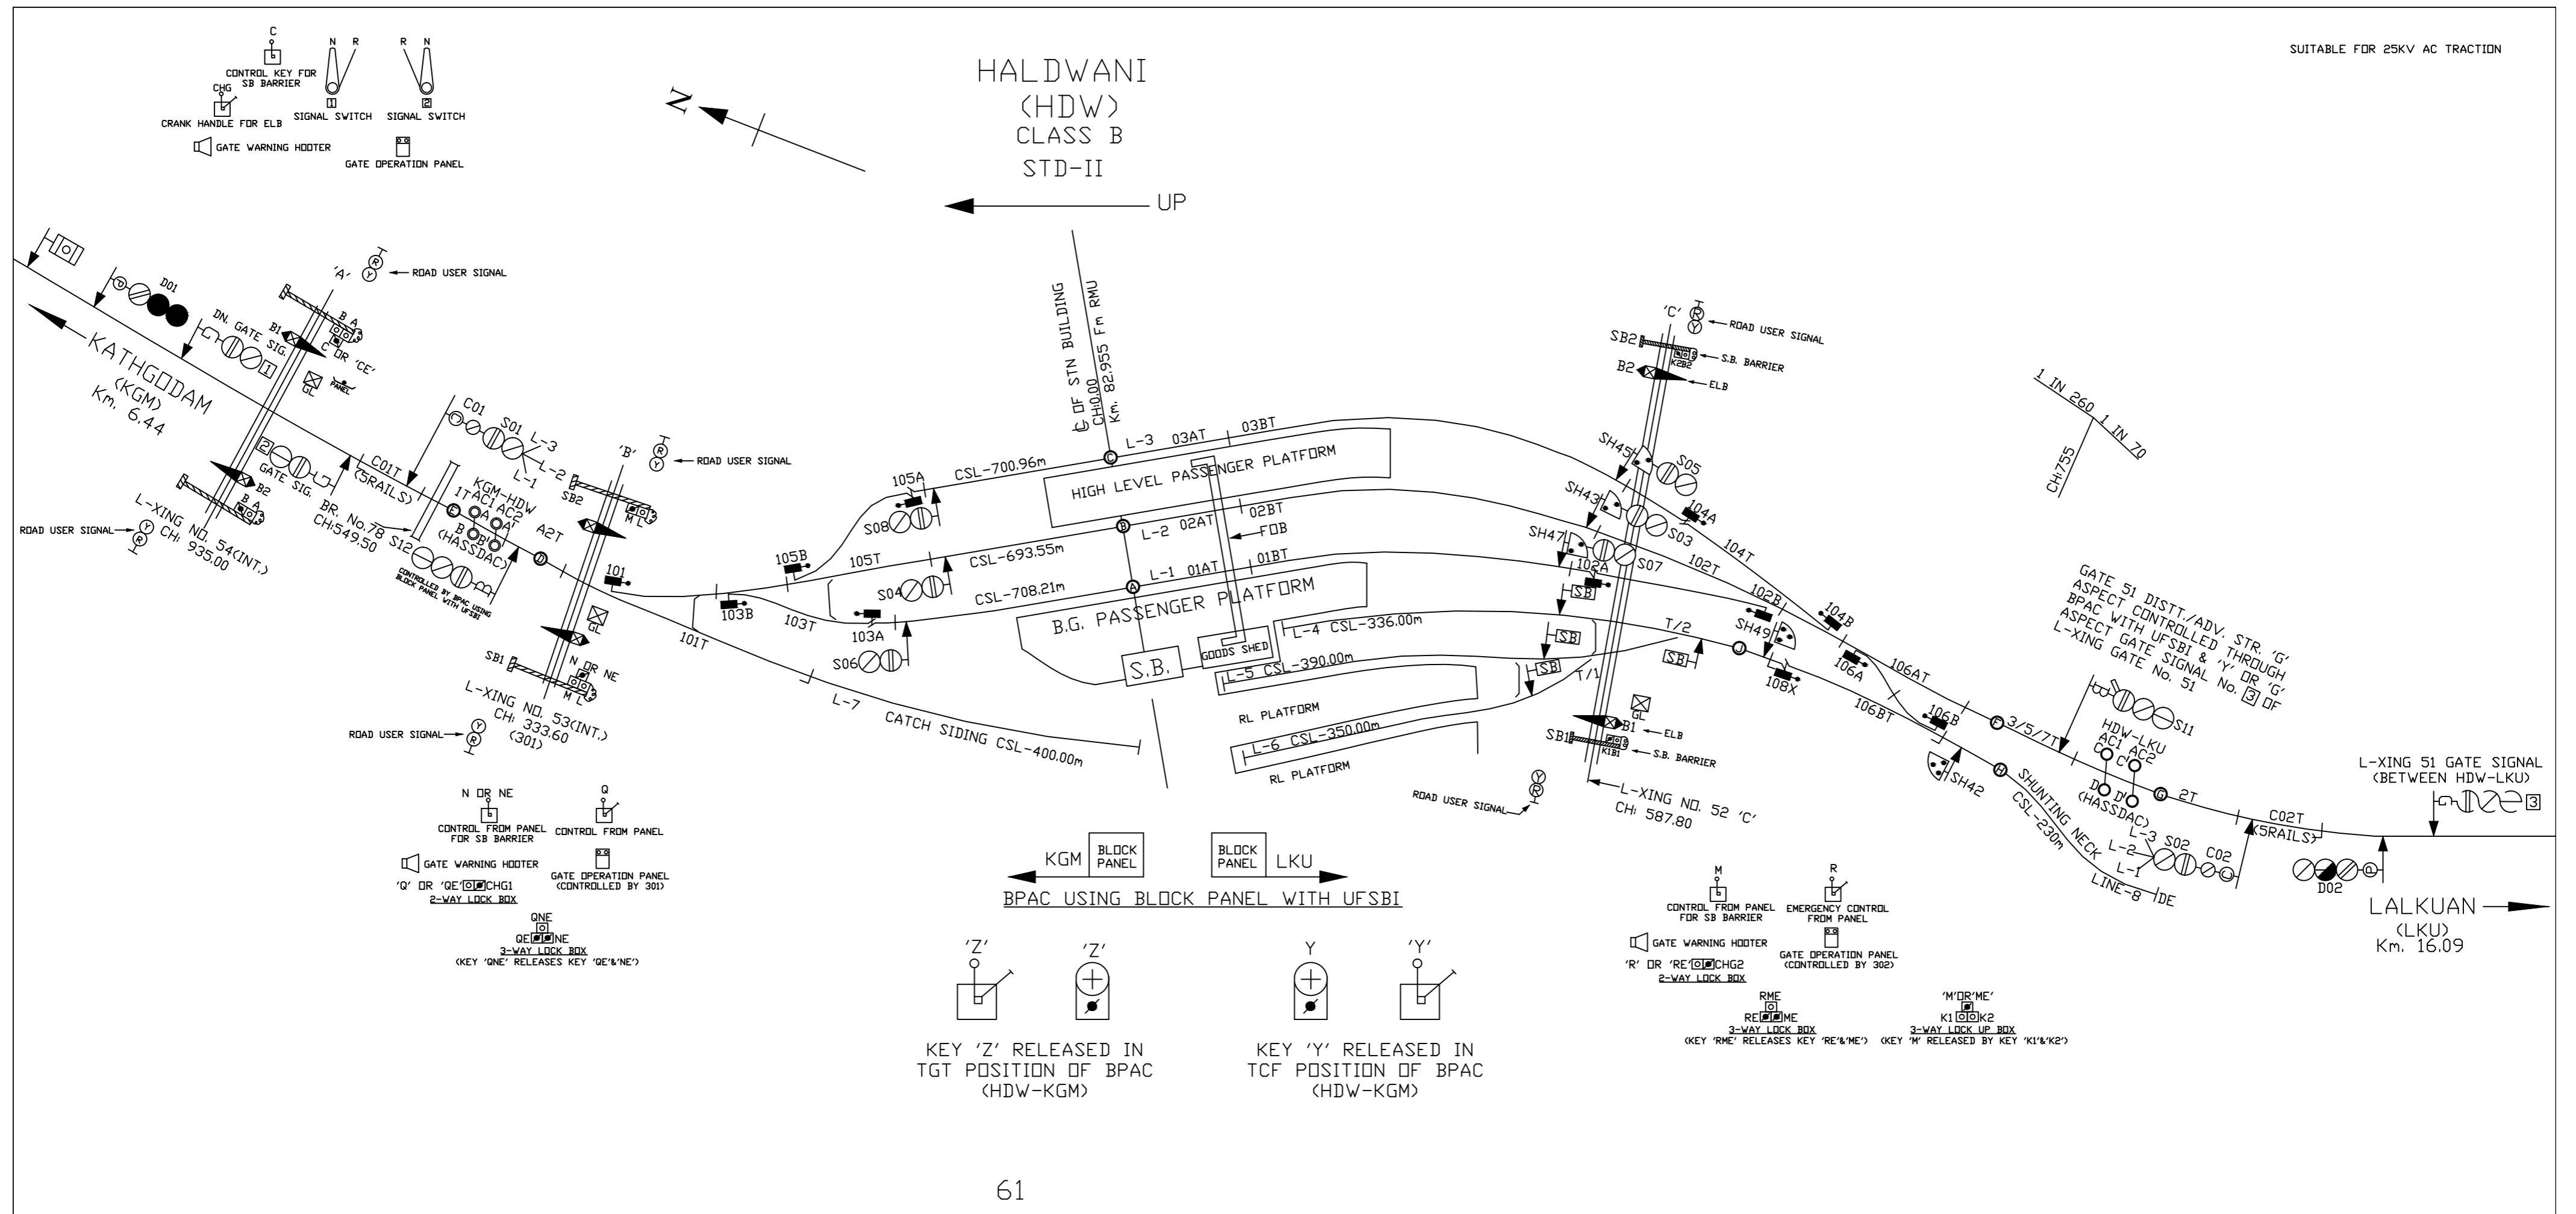

HALDWANI (HDW) CLASS B STD-II

UP

KEY 'Z' RELEASED IN TGT POSITION OF BPAC (HDW-KGM)

KEY 'Y' RELEASED IN TCF POSITION OF BPAC (HDW-KGM)