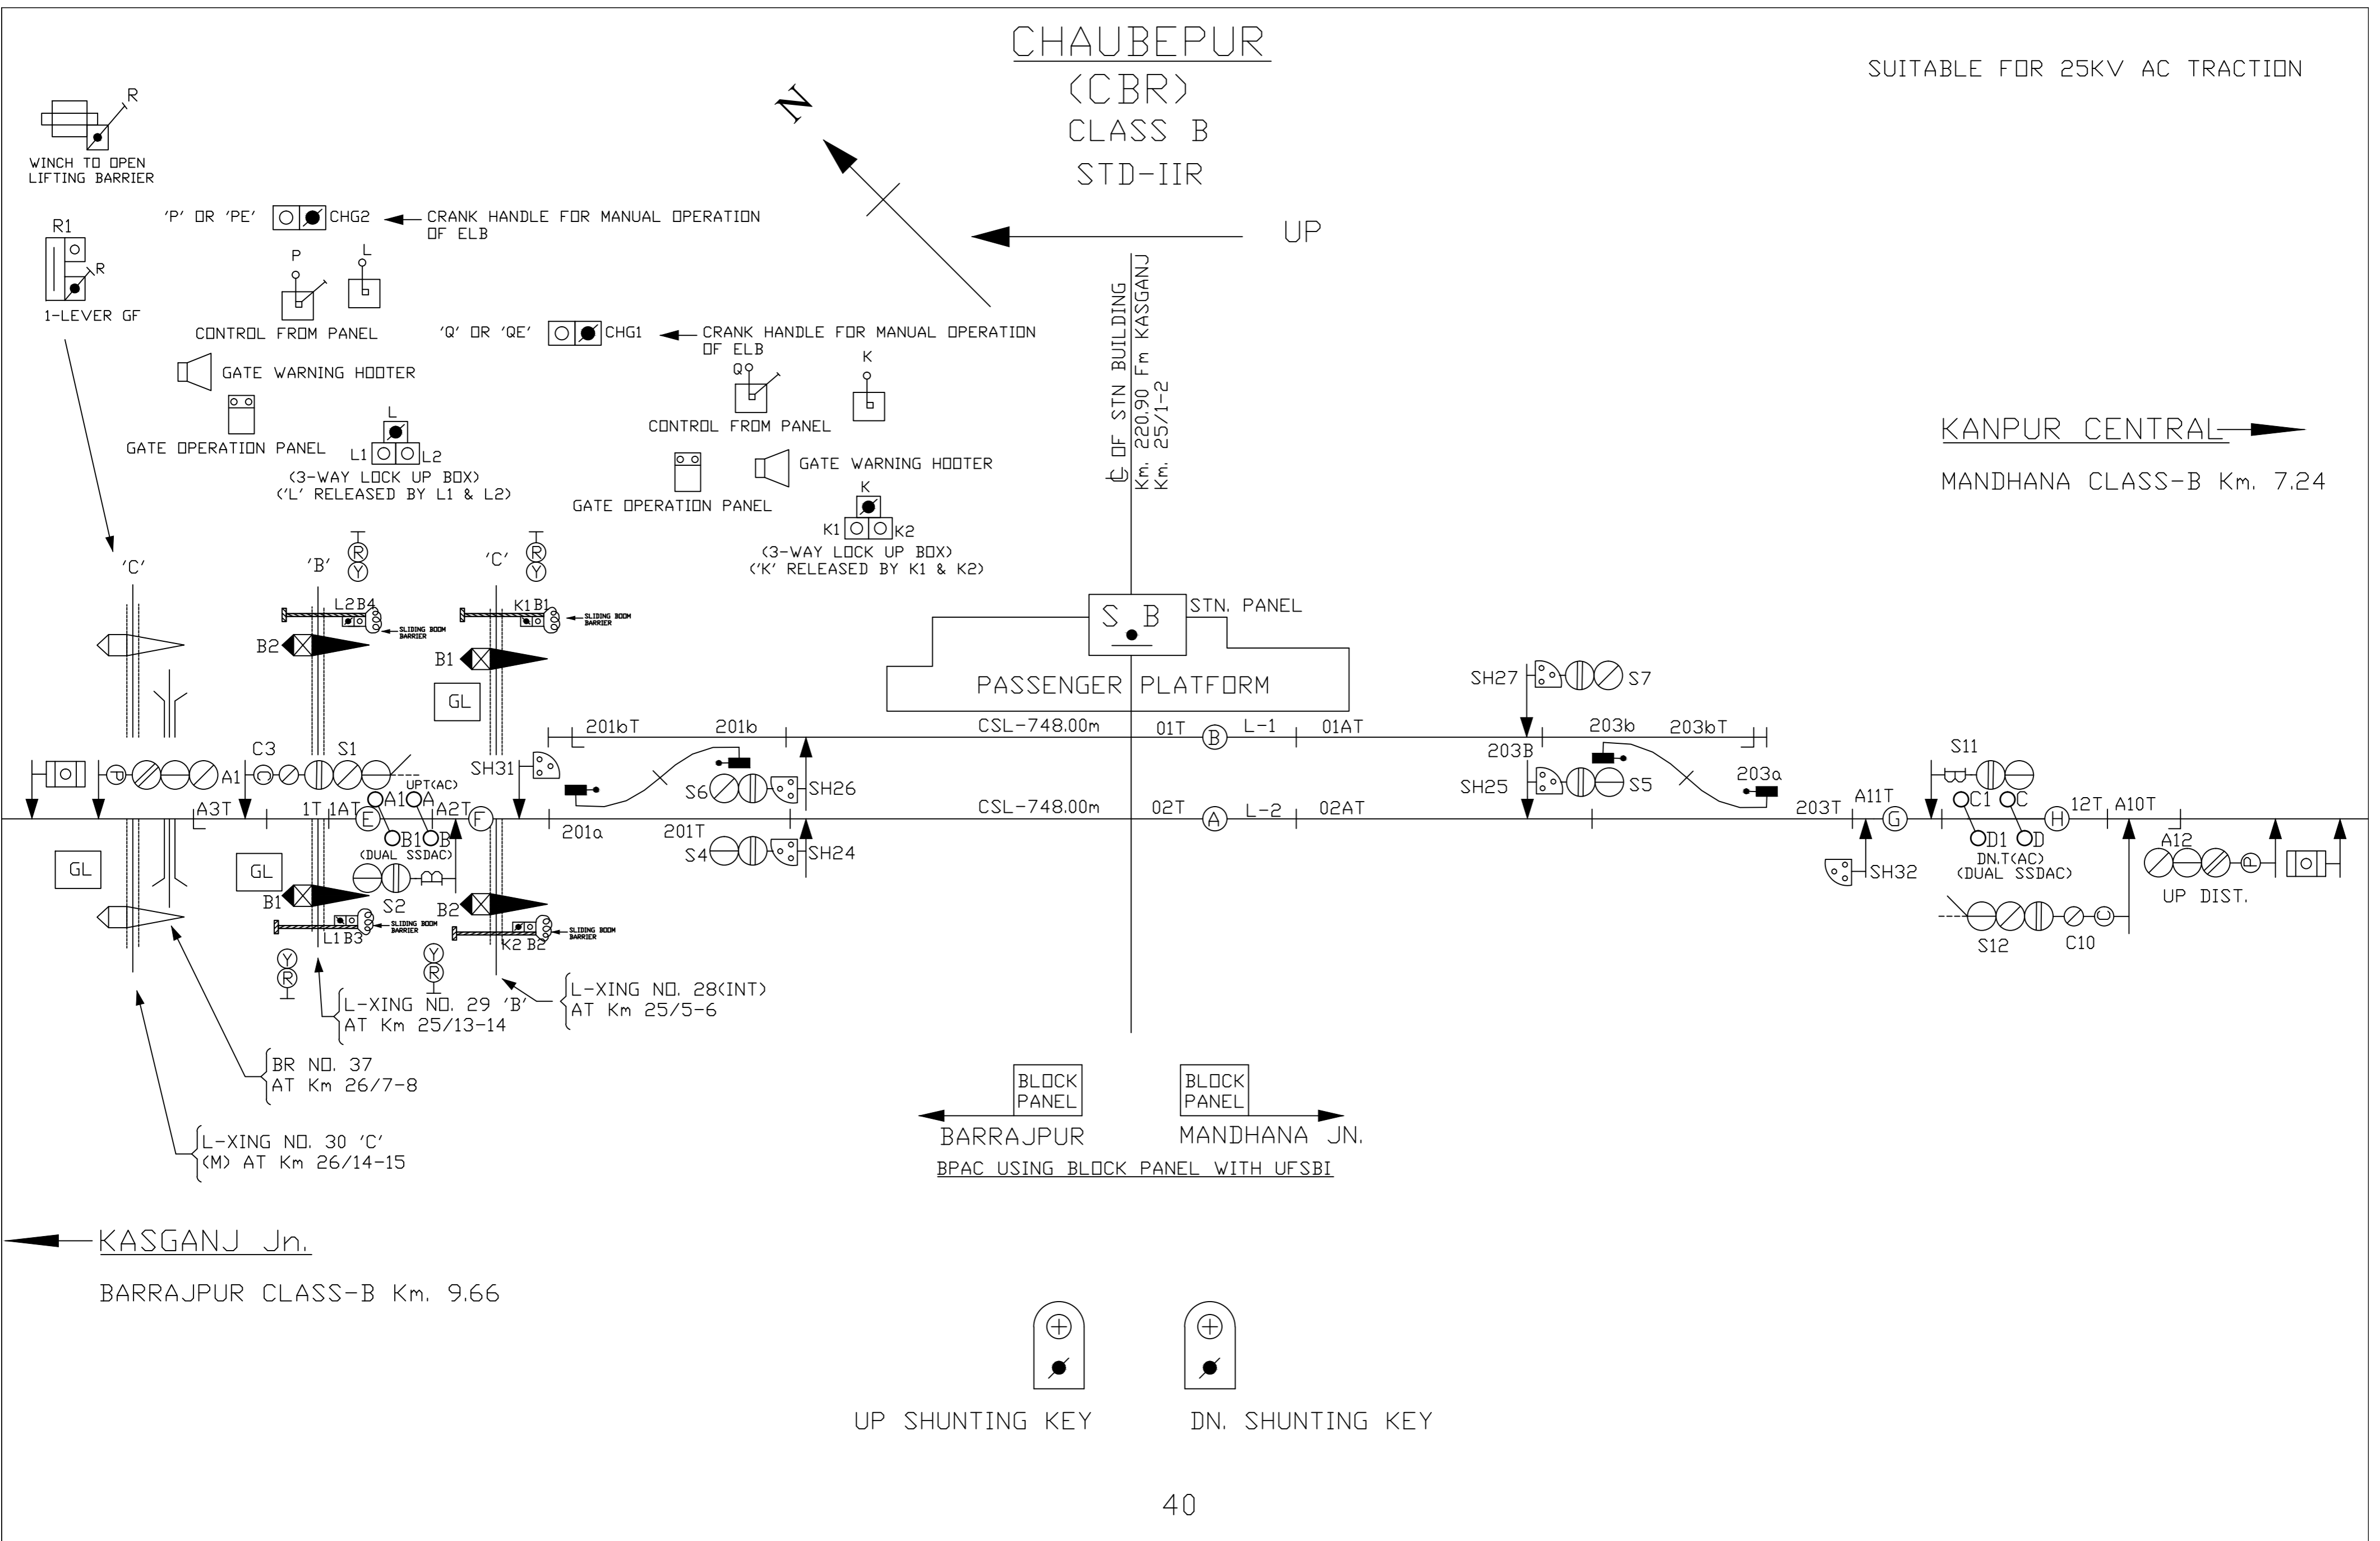

CHAUBEPUR
(CBR)
CLASS B
STD-IIR

SUITABLE FOR 25KV AC TRACTION

UP SHUNTING KEY

DN. SHUNTING KEY