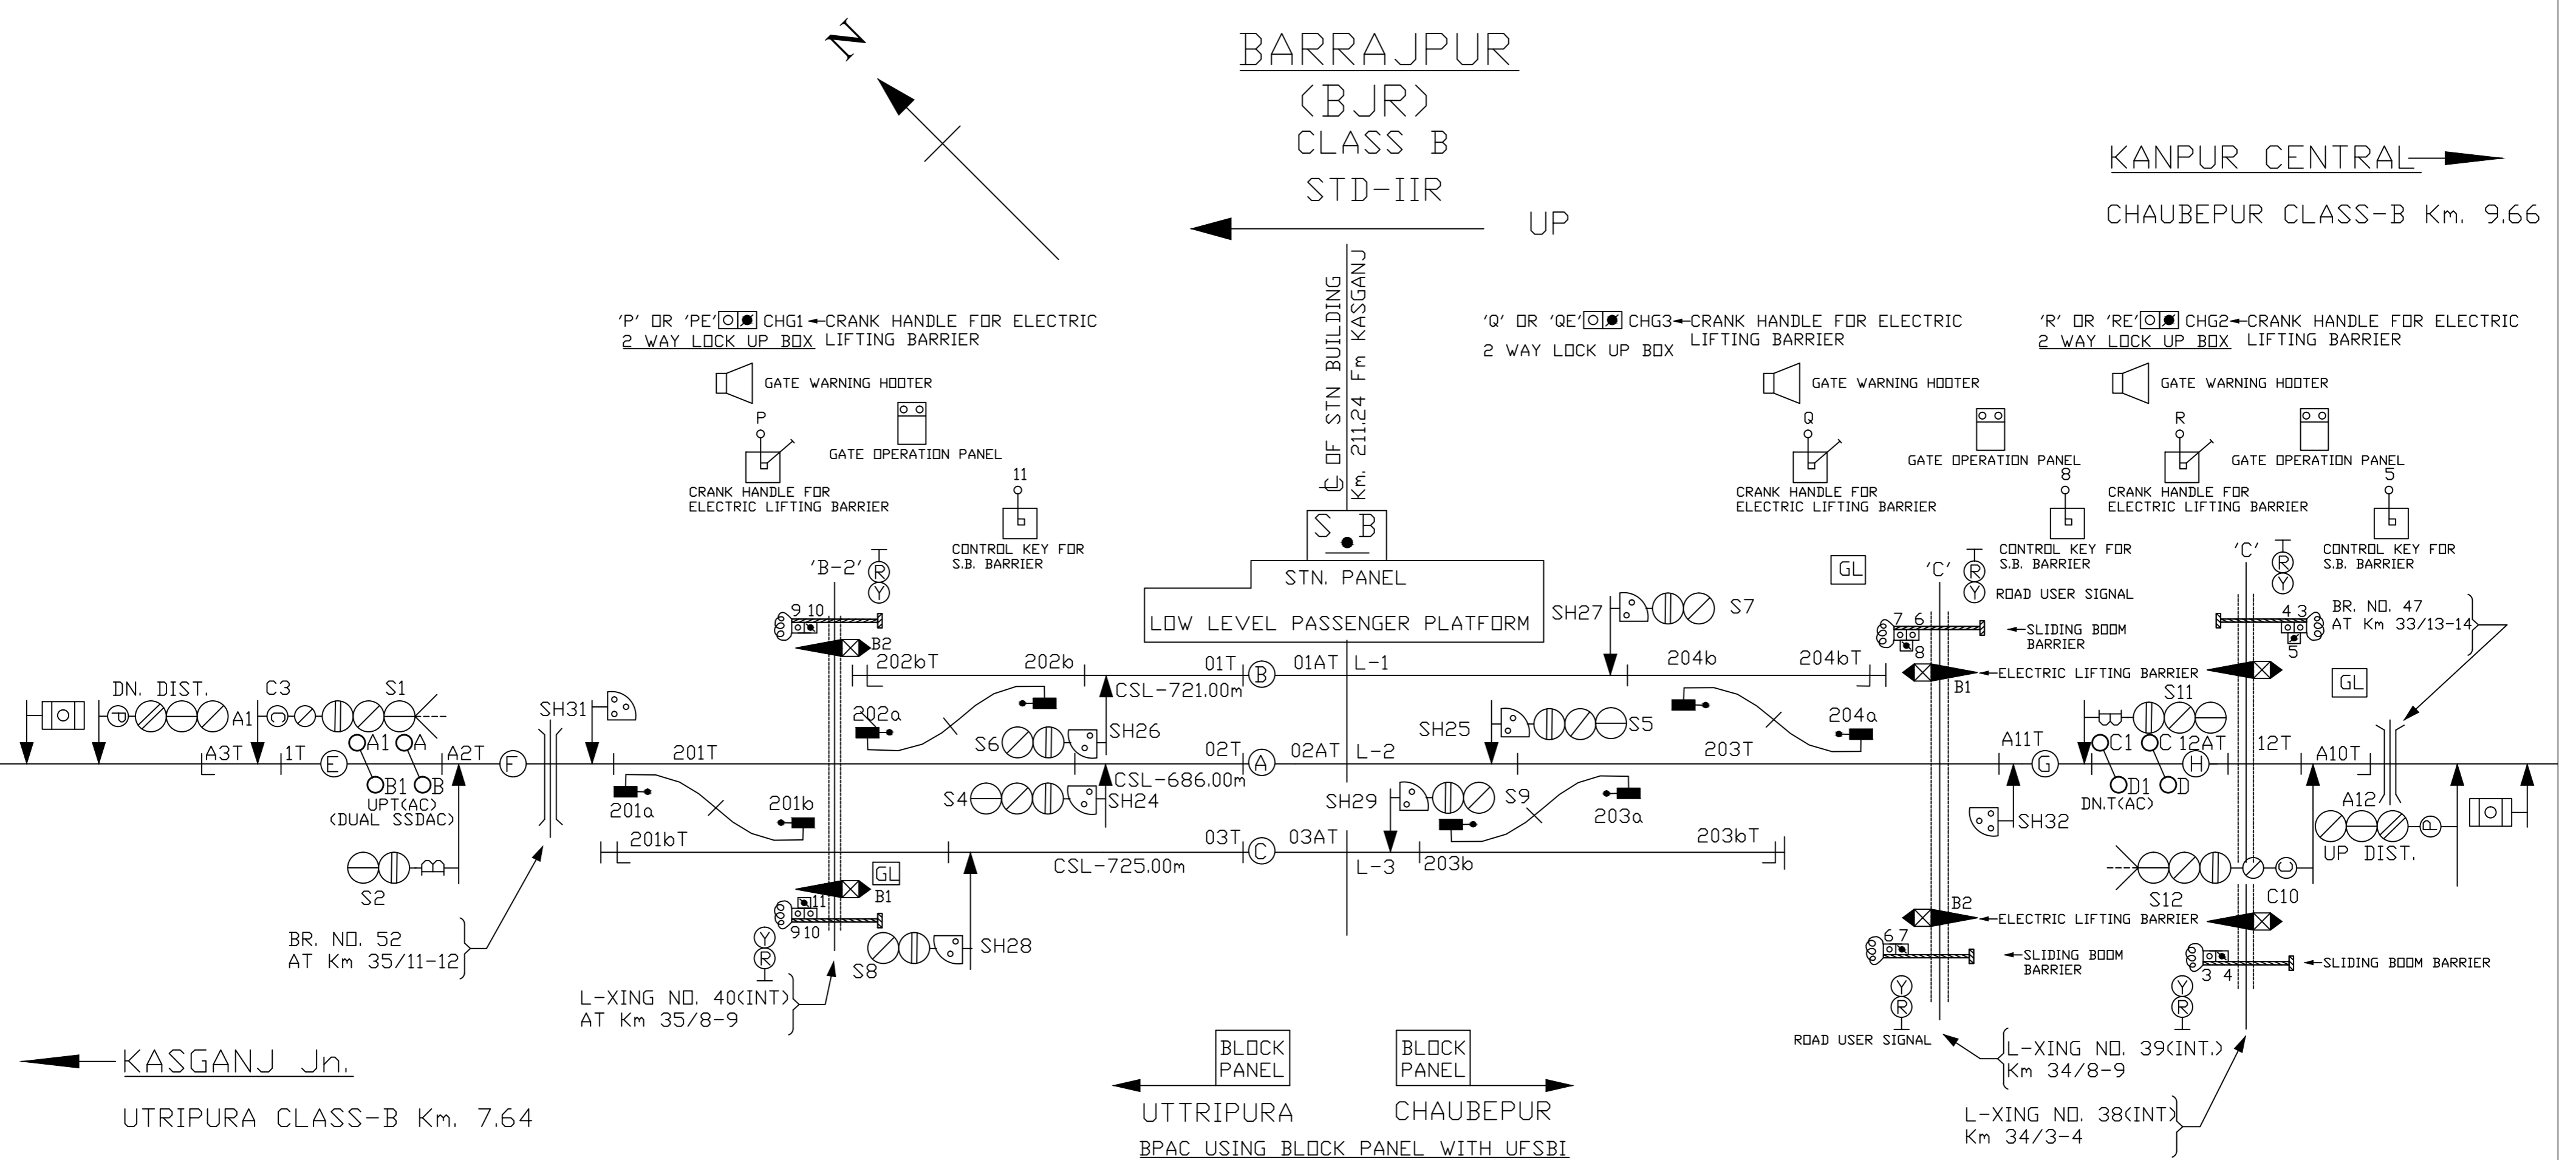

SUITABLE FOR 25KV AC TRACTION

BARRAJPUR

(BJR)
CLASS B
STD-IIR

KANPUR CENTRAL
CHAUBEPUR CLASS-B Km. 9.66

UP SHUNTING KEY

DN. SHUNTING KEY