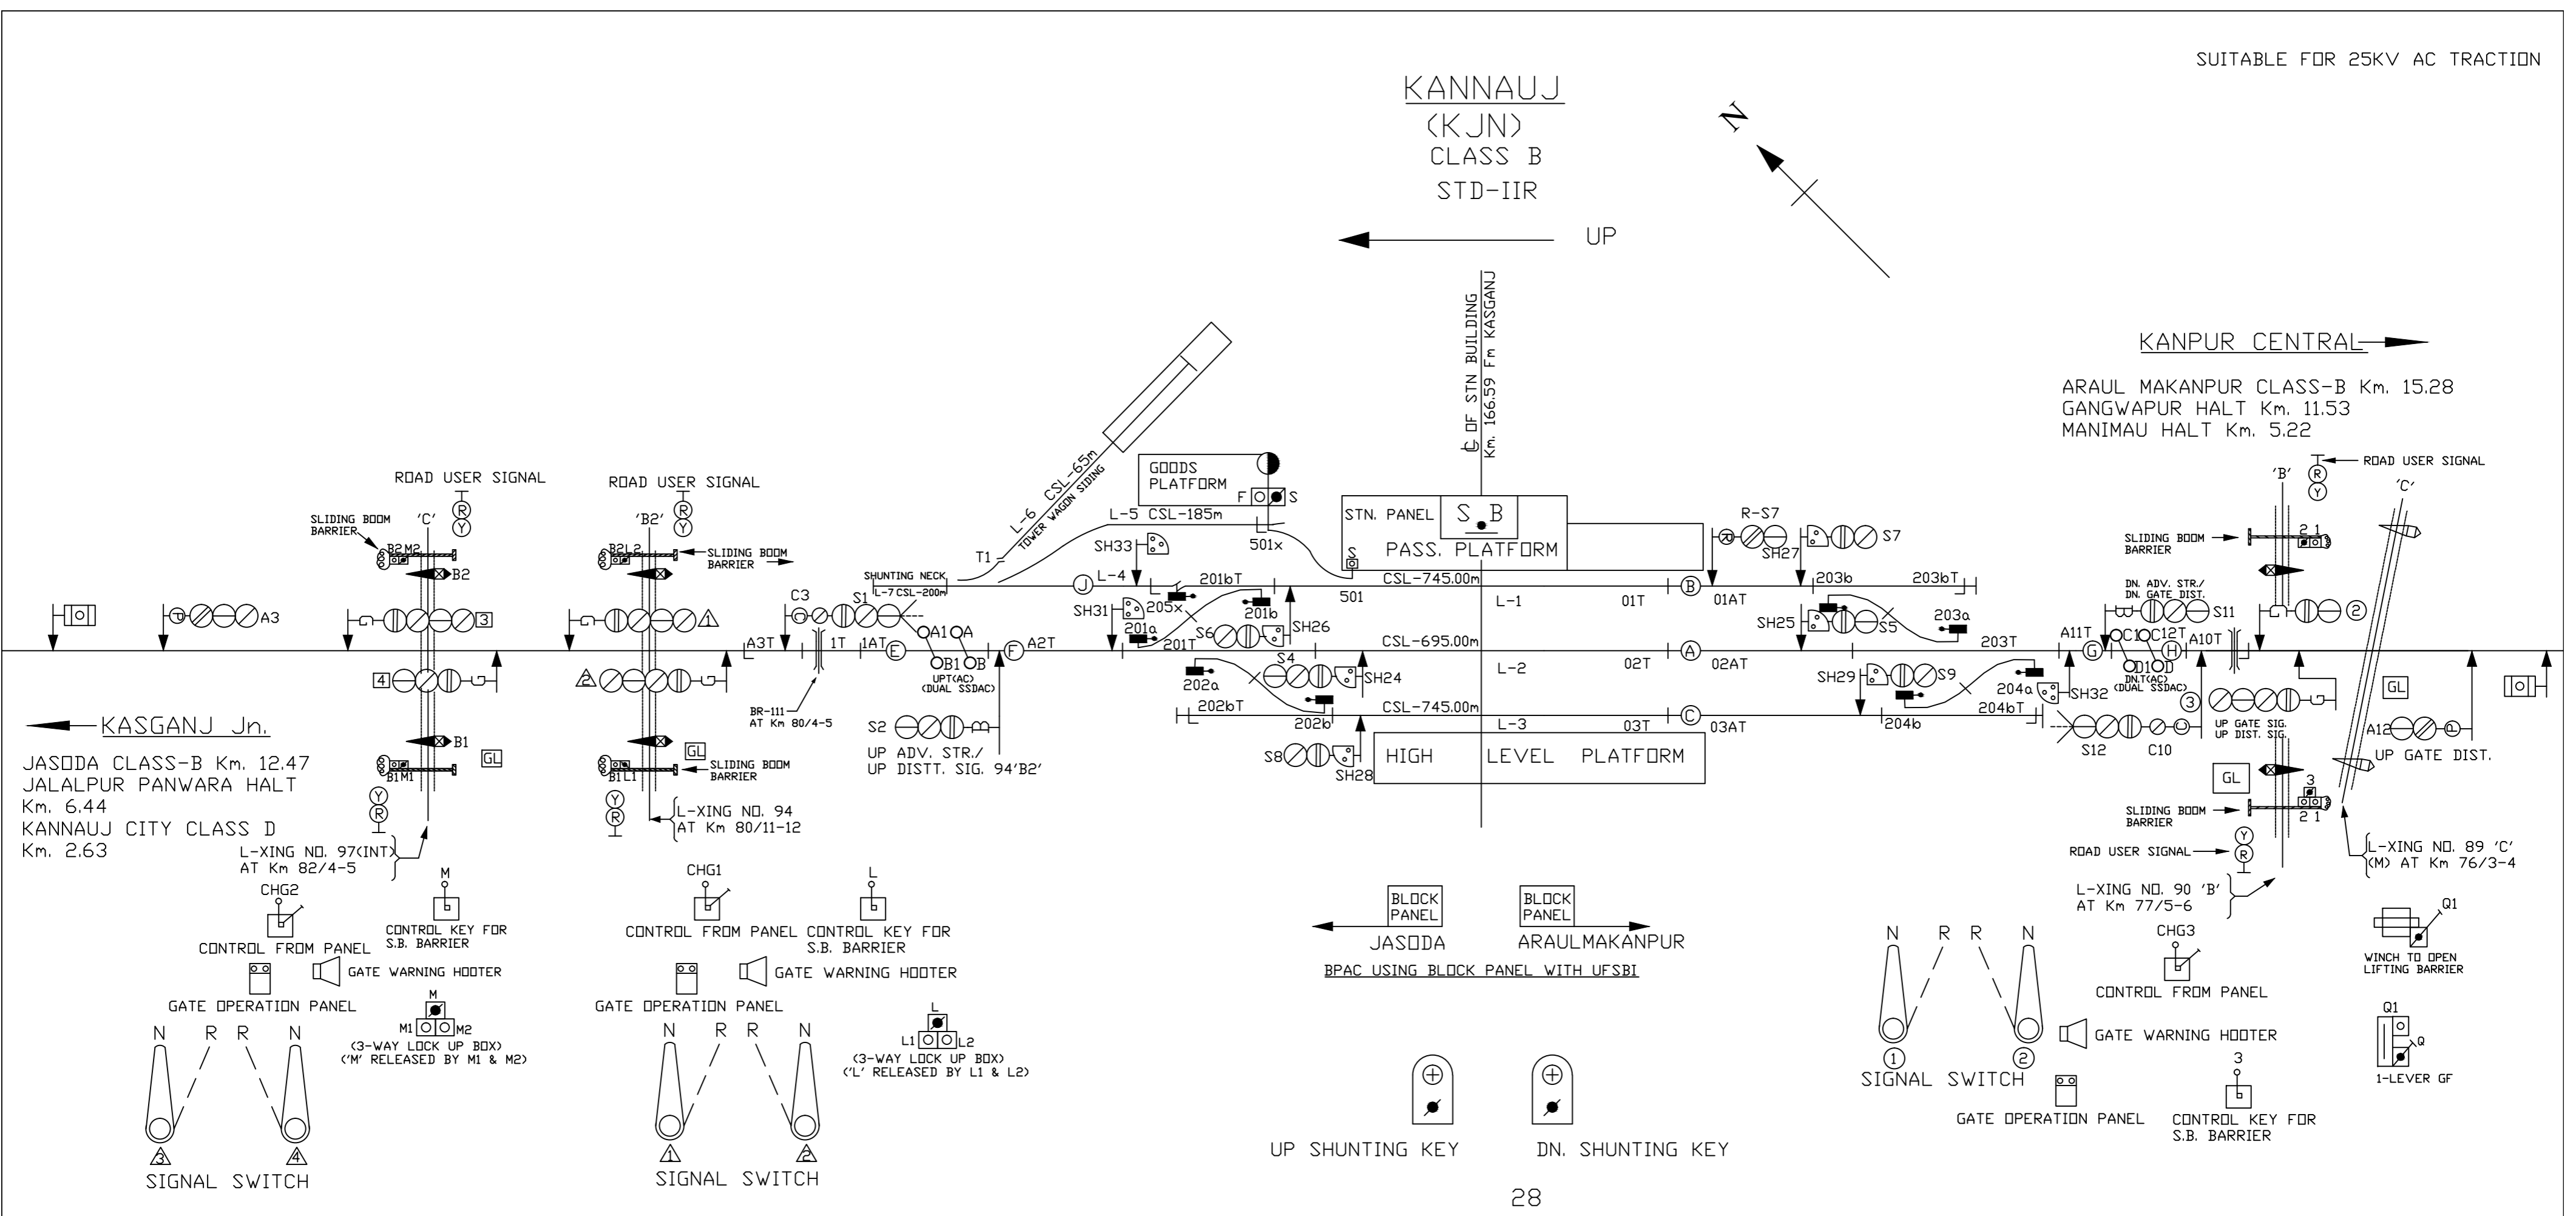

SUITABLE FOR 25KV AC TRACTION

KANNAUJ
(KJN)
CLASS B
STD-IIIR

UP

KANPUR CENTRAL
ARAUL MAKANPUR CLASS-B Km. 15.28
GANGWAPUR HALT Km. 11.53
MANIMAU HALT Km. 5.22

UP SHUNTING KEY DN. SHUNTING KEY