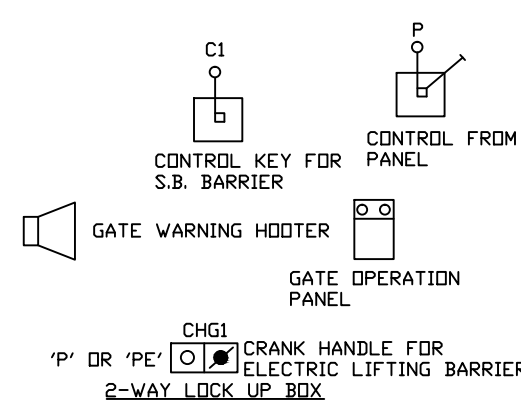

SUITABLE FOR 25KV AC TRACTION

FATEHGARH
(FGR)
CLASS B
STD-IIR

KANPUR CENTRAL

KAMALGANJ CLASS-B Km. 12.87
YAKUTGANJ HALT Km. 5.89

UP

FARRUKHABAD KAMALGANJ
BPAC USING BLOCK PANEL WITH WITH UFSBI

UP SHUNTING KEY DN. SHUNTING KEY