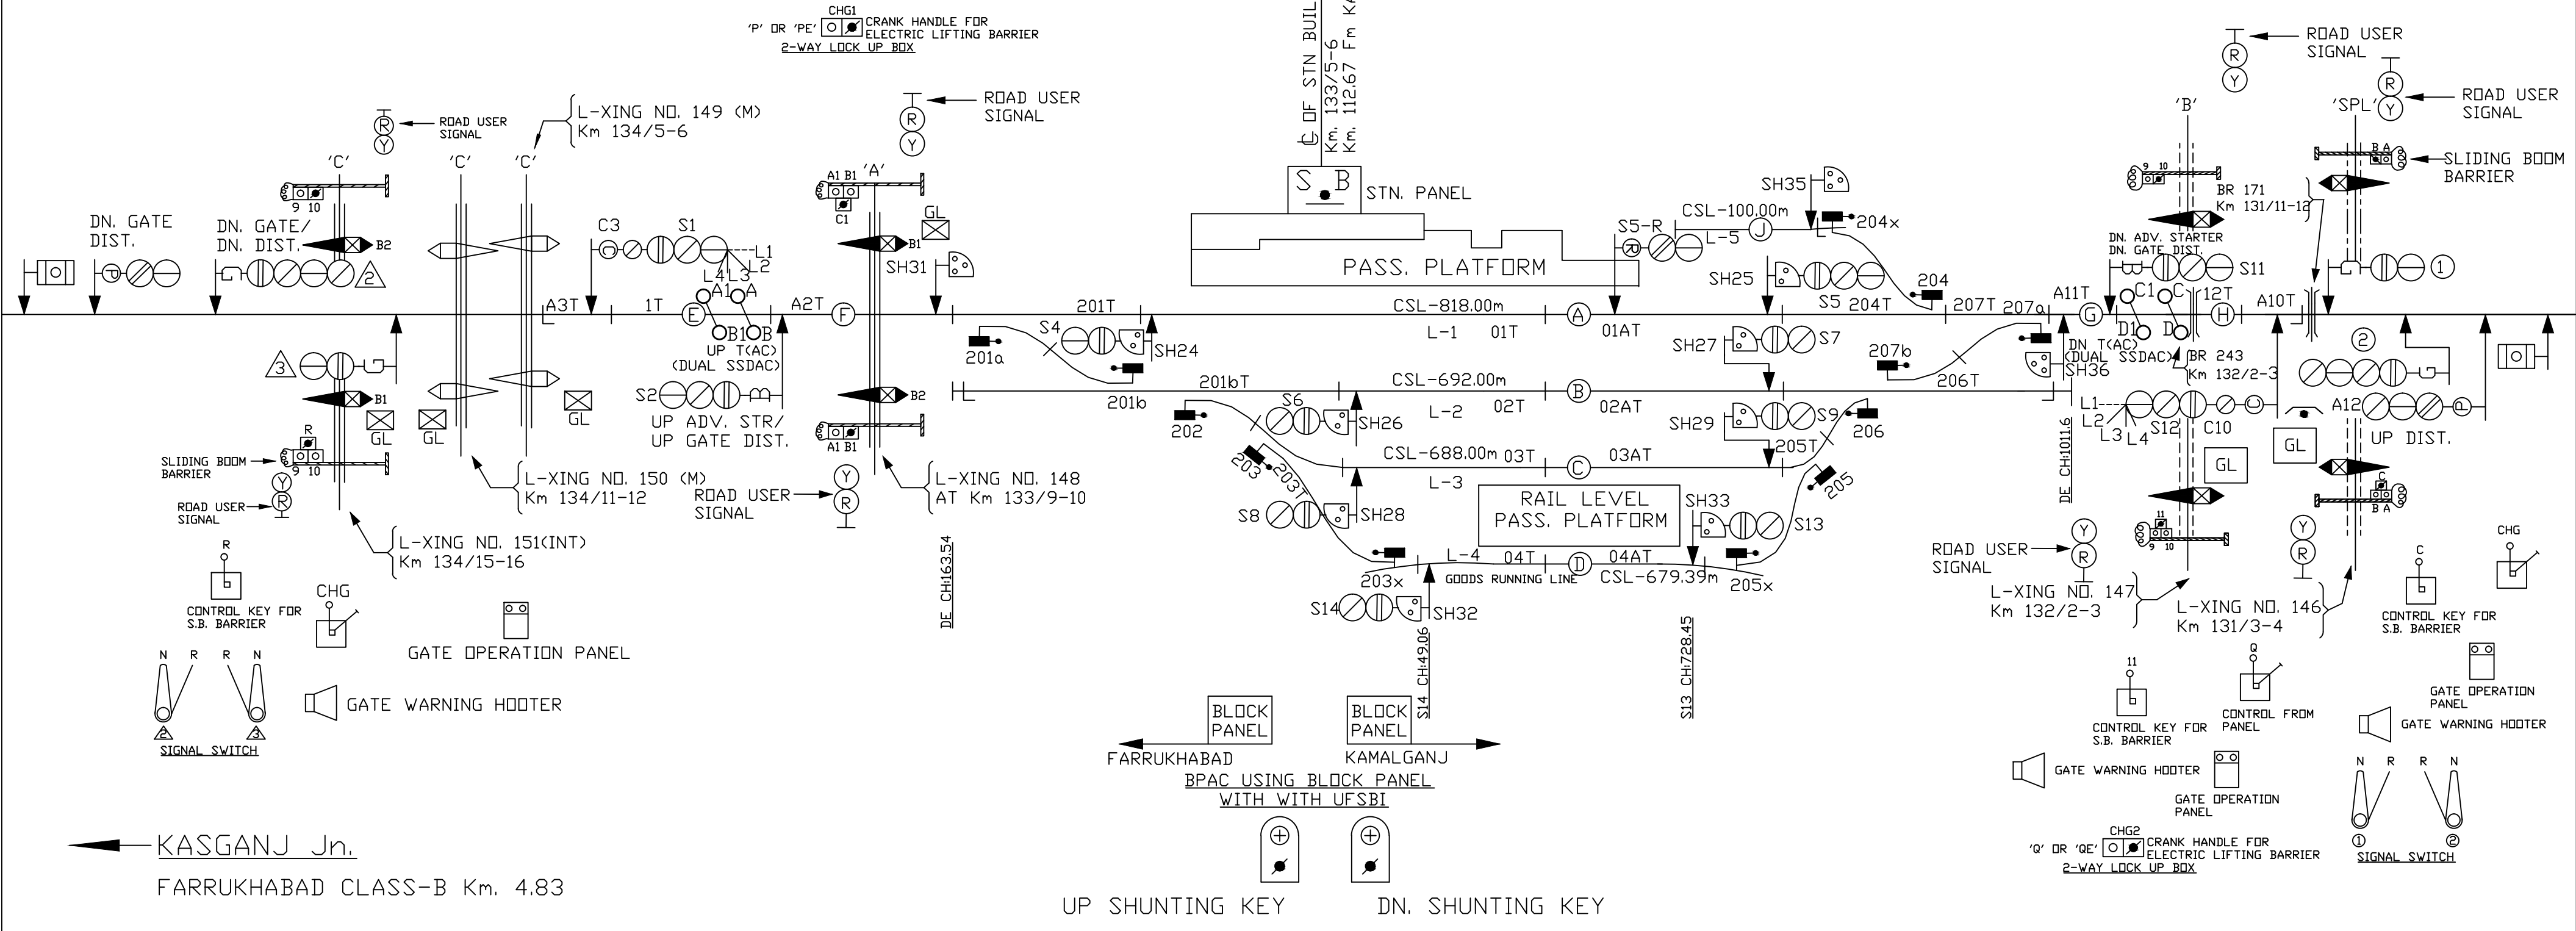

SUITABLE FOR 25KV AC TRACTION

FATEHGARH
(FGR)
CLASS B
STD-IIR

KANPUR CENTRAL

KAMALGANJ CLASS-B Km. 12.87
YAKUTGANJ HALT Km. 5.89

UP

FARRUKHABAD KAMALGANJ
BPAC USING BLOCK PANEL WITH WITH UFSBI

UP SHUNTING KEY DN. SHUNTING KEY