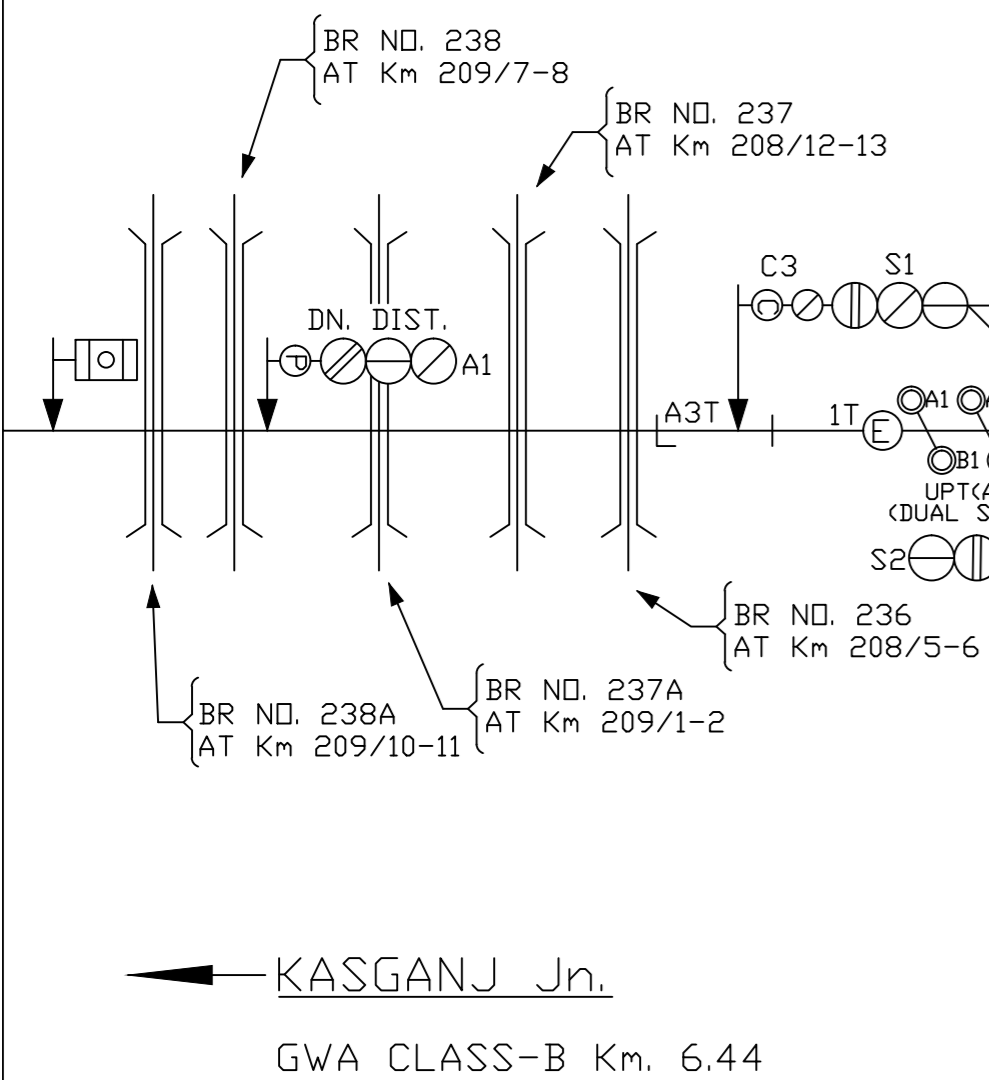

SUITABLE FOR 25KV AC TRACTION

PATIALI
(PTI)
CLASS B
STD-IIR

UP

KANPUR CENTRAL
DRO CLASS-B Km. 13.68

KASGANJ Jn.
GWA CLASS-B Km. 6.44