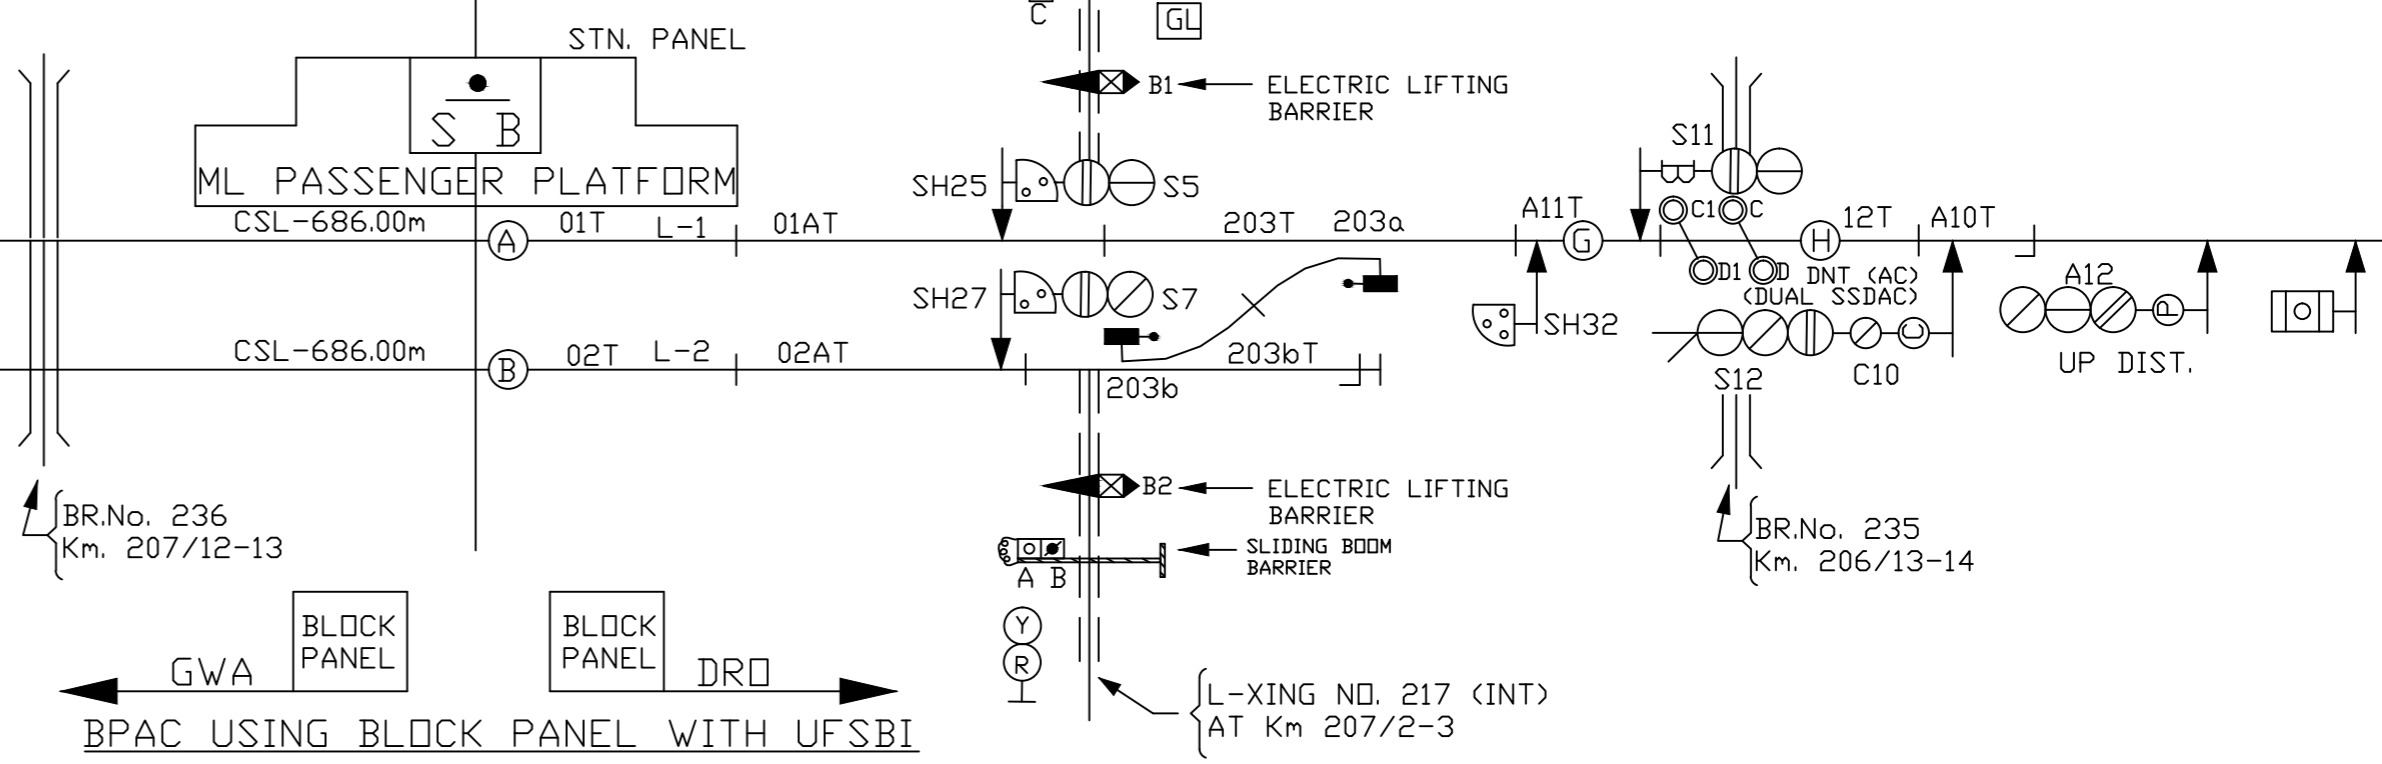

SUITABLE FOR 25KV AC TRACTION

PATIALI
(PTI)
CLASS B
STD-IIR

UP

KANPUR CENTRAL
DRO CLASS-B Km. 13.68

KASGANJ Jn.
GWA CLASS-B Km. 6.44