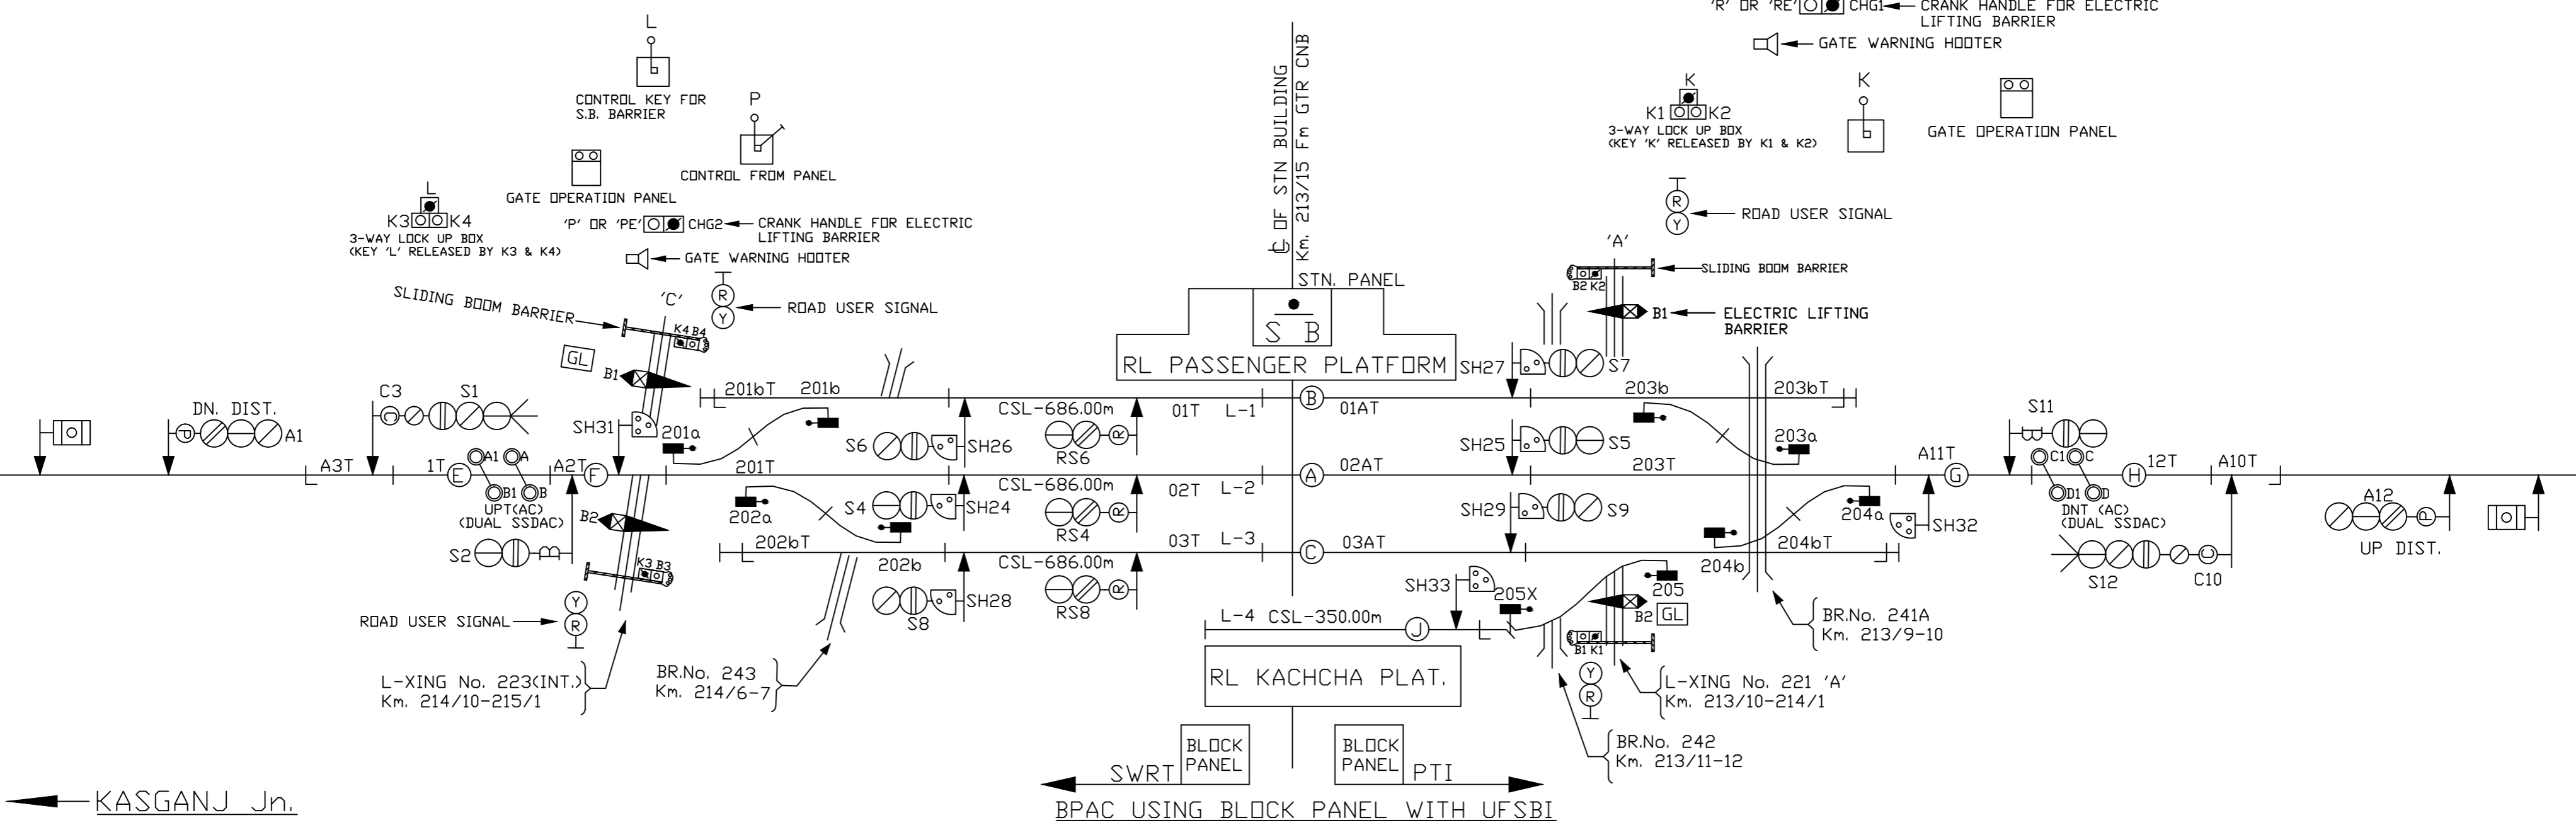

GANJ DUNDWARA  
(GWA)  
CLASS B  
STD-IIR

SUITABLE FOR 25KV AC TRACTION

KANPUR CENTRAL  
PTI CLASS-B Km. 6.44

BPAC USING BLOCK PANEL WITH UFSBI

UP SHUNTING KEY 5 DN. SHUNTING KEY