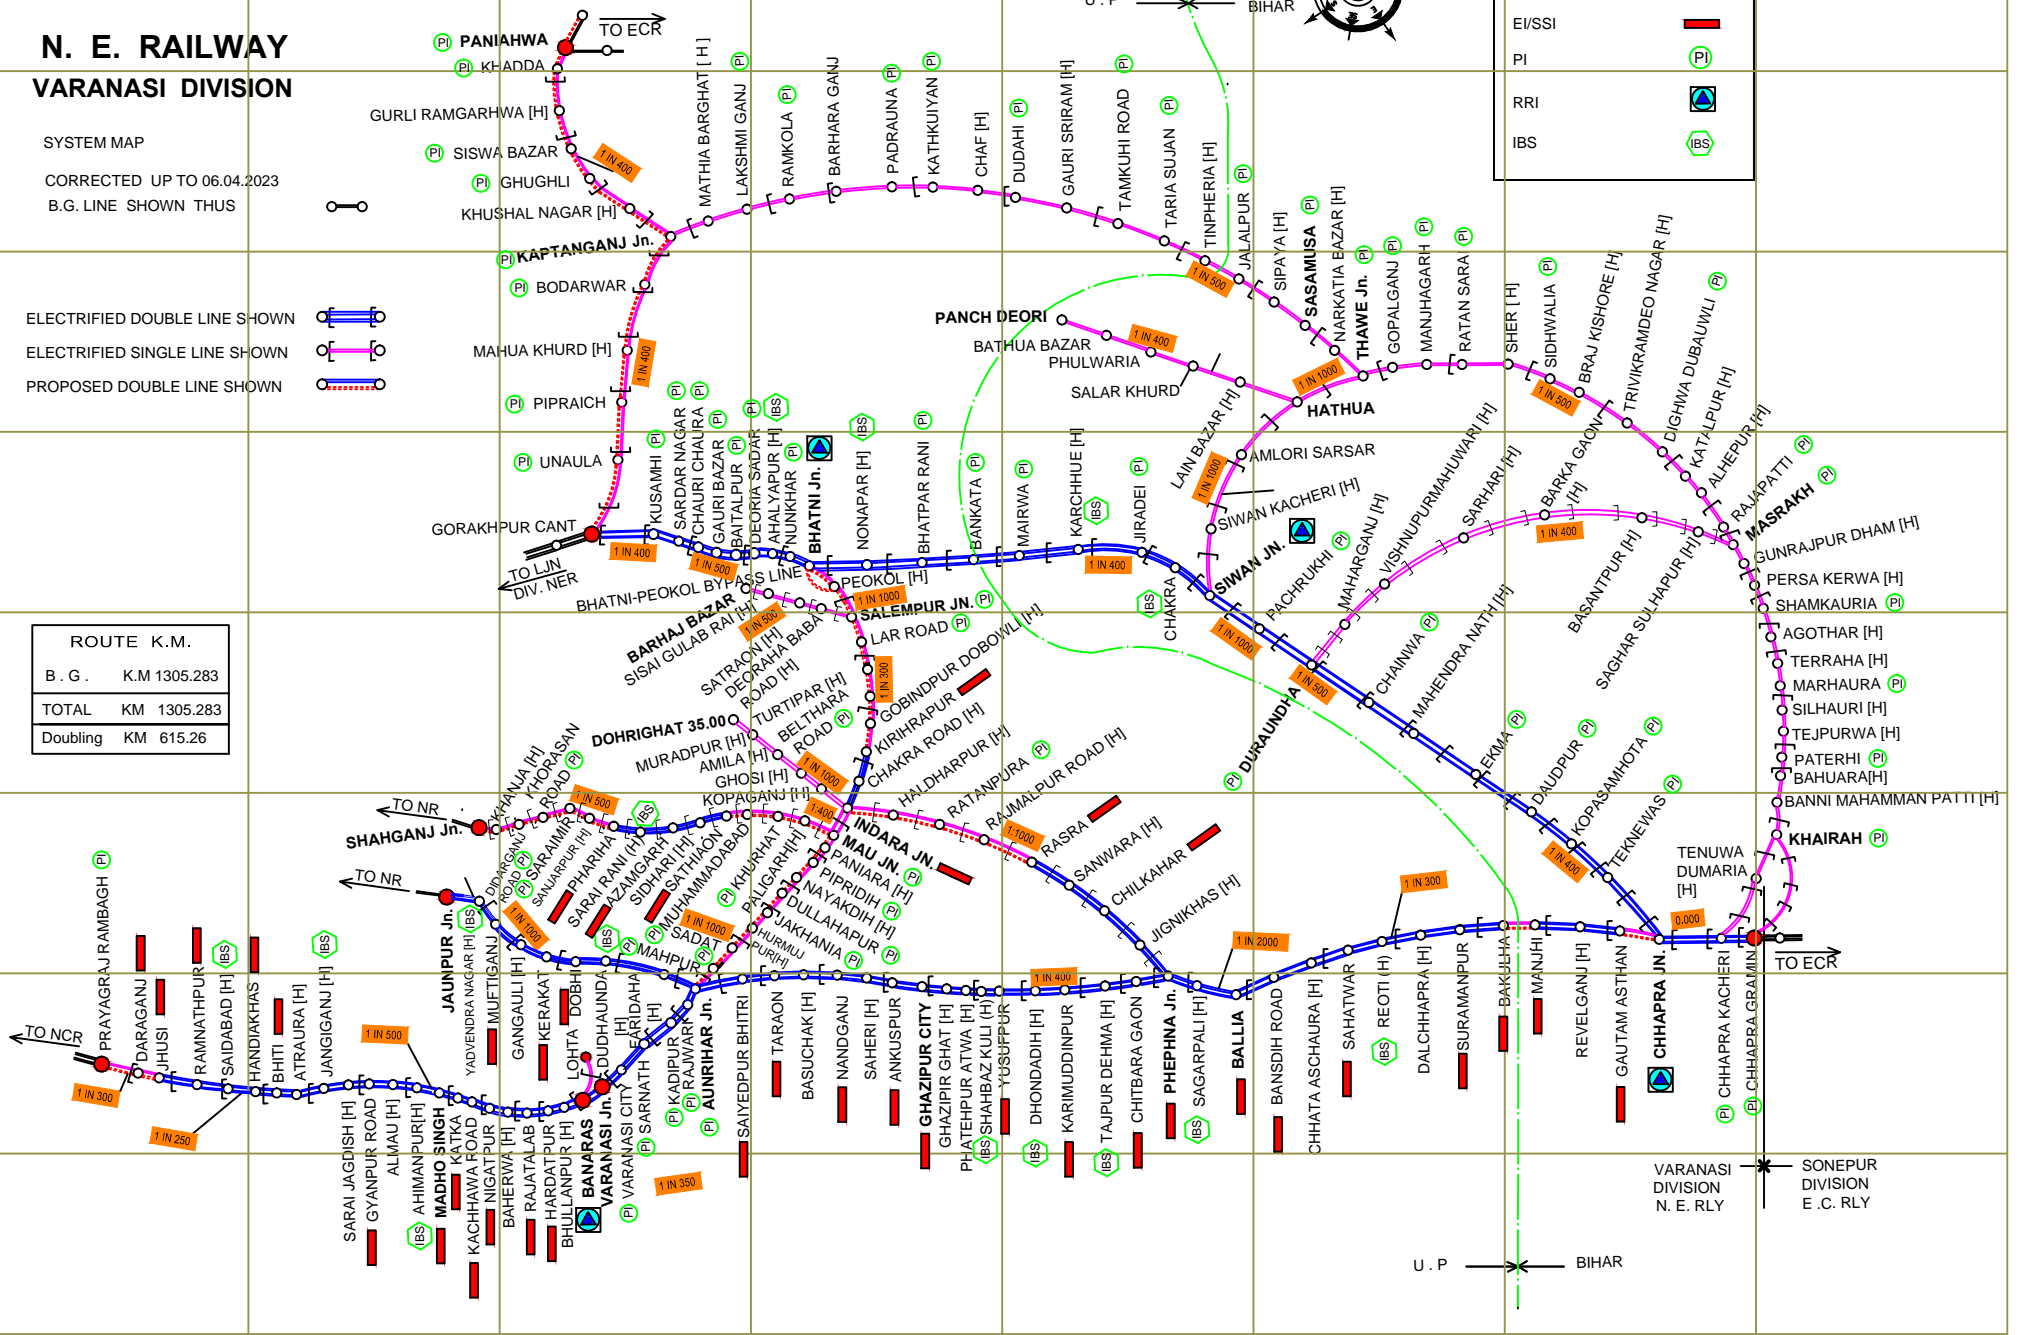

N. E. RAILWAY VARANASI DIVISION

SYSTEM MAP

CORRECTED UP TO 06.04.2023
B.G. LINE SHOWN THUS

ELECTRIFIED DOUBLE LINE SHOWN 
ELECTRIFIED SINGLE LINE SHOWN 
PROPOSED DOUBLE LINE SHOWN 

ROUTE K.M.	
B. G.	K.M 1305.283
TOTAL	KM 1305.283
Doubling	KM 615.26

LEGEND

- INTERCHANGE POINT 
- EI/SSI 
- PI 
- RRI 
- IBS 

U. P BIHAR

VARANASI DIVISION
N. E. RLY

SONEPUR DIVISION
E. C. RLY

A B C D E F G H

8
7
6
5
4
3
2
1