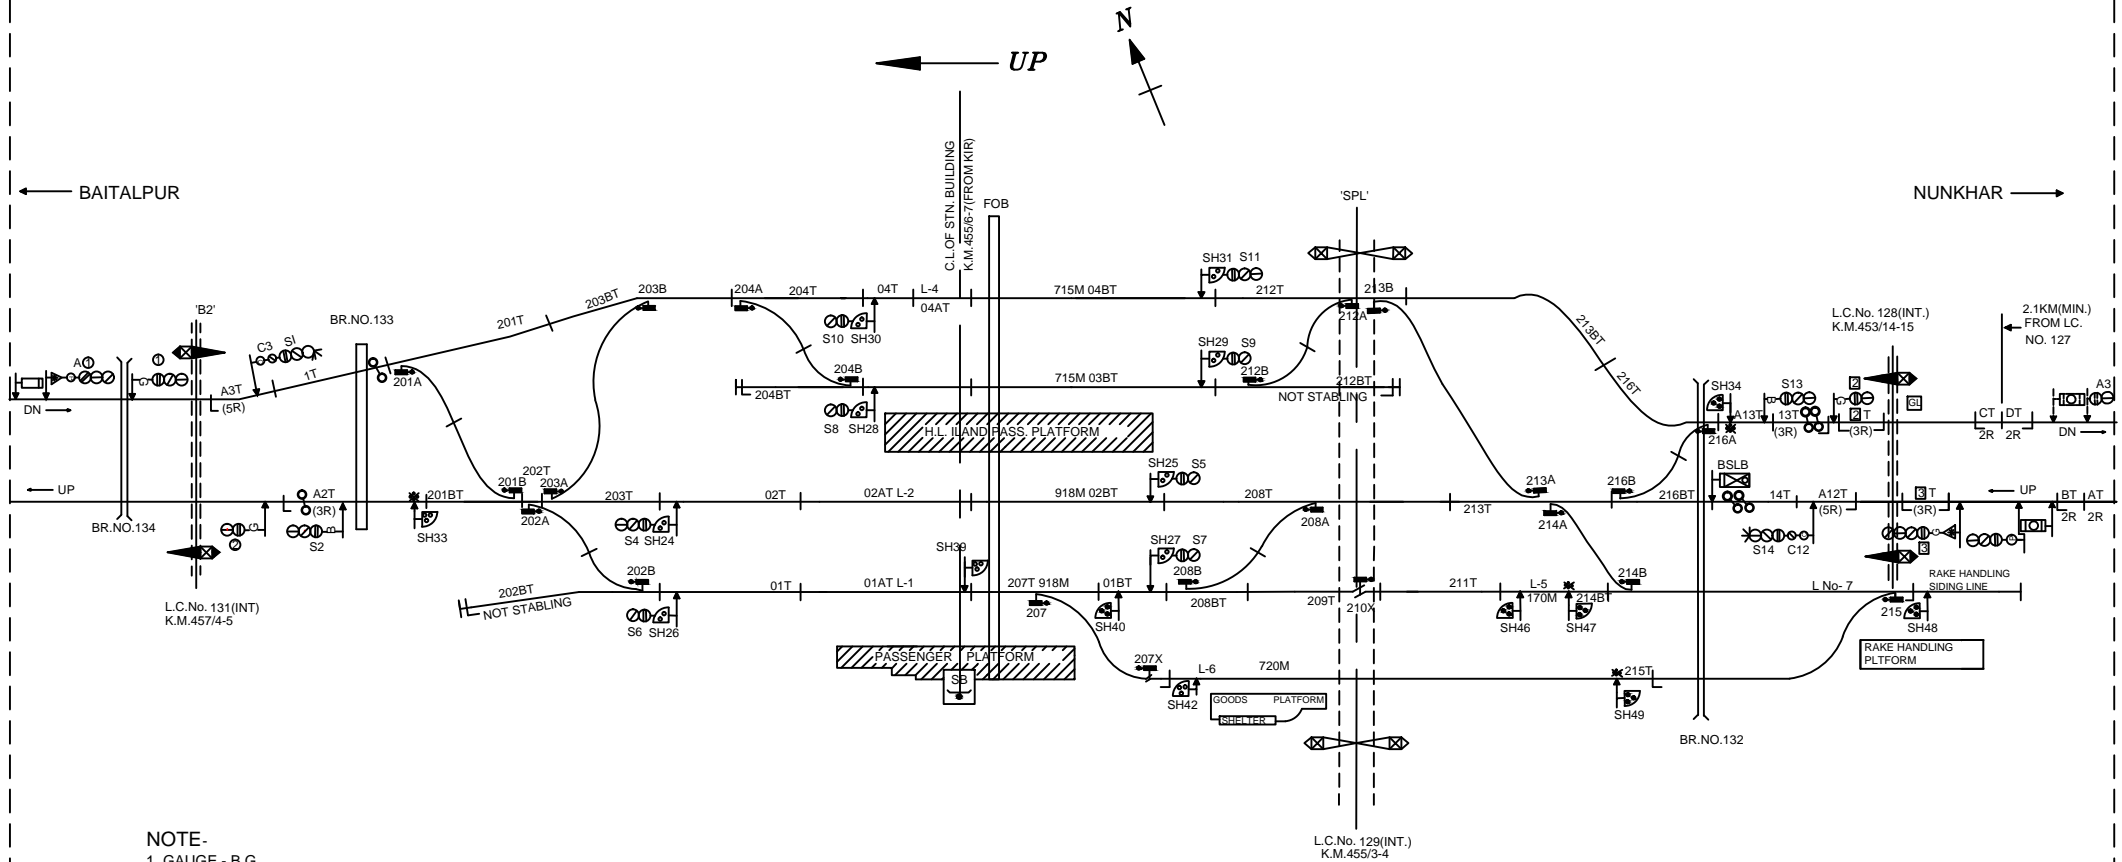

NORTH EASTERN RAILWAY

VARANASI DIVISION

PRODUCED BY AN AUTODESK EDUCATIONAL PRODUCT

PRODUCED BY AN AUTODESK EDUCATIONAL PRODUCT

NOTE-

- 1. GAUGE - B.G.
- 2. CLASS - 'B'
- 3. STANDARD OF INTERLOCKING - II R
- 4. BLOCK WORKING -
 - i. LOCK & BLOCK INSTT. WITH AXLE COUNTER ON DOUBLE LINE SECTION DEORIA SADAR - BAITALPUR
 - ii LOCK & BLOCK INSTT. ON DOUBLE LINE WITH IBS SYSTEM IS PROVIDED ON SECTION DEORIA SADAR-NUNKHAR

NOT TO SCALE Sr.DSTE/BSB/2022(RD)/167

MINIATURE PLAN

DEORIA SADAR
(DEOS)