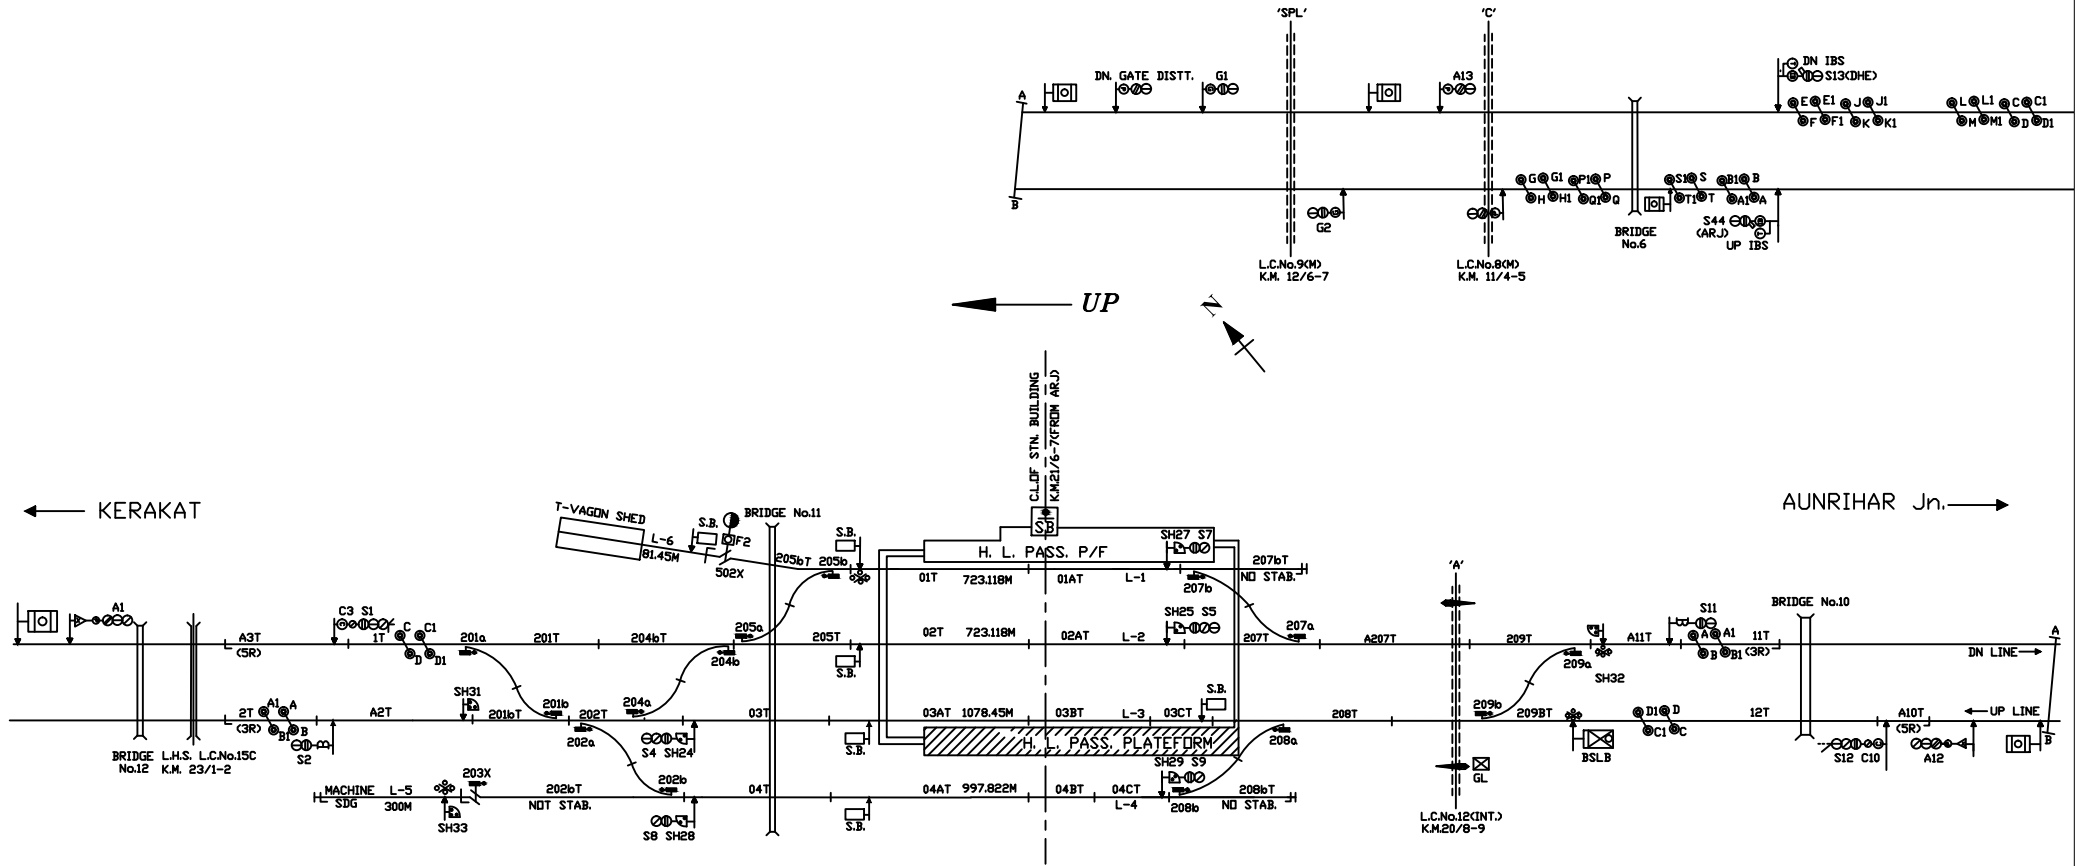

# NORTH EASTERN RAILWAY

# VARANASI DIVISION

NOT TO SCALE BASED ON RD No. DY.CSTE/CDN./BSB/2021(RD)/1 ALT- 'NILL'

MINIATURE PLAN

---

DOBHI  
(DHE)