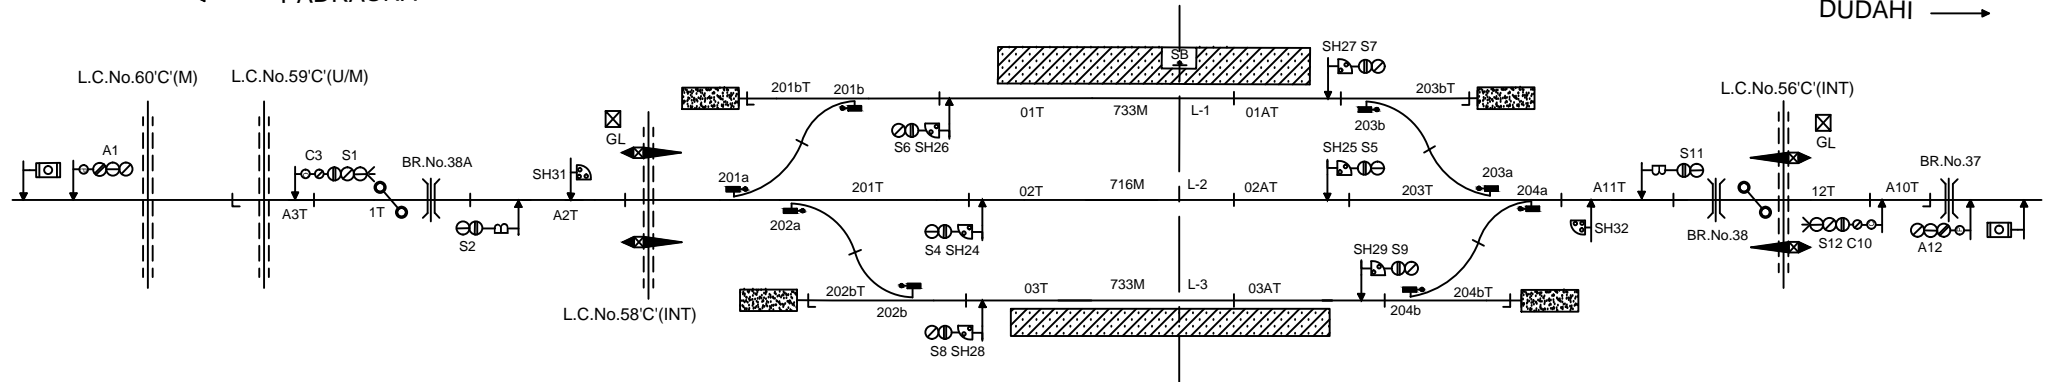

← UP

← PADRAUNA

DUDAHI →

NOTE-

1. GAUGE - B.G.
2. CLASS - B
3. STANDARD OF INTERLOCKING - III
4. BLOCK WORKING -
 - i. DIADO TOKENLESS BLOCK INSTT. WITH A/C ON SECTION KATHKUIYAN - DUDAHI
 - ii. DIADO TOKENLESS BLOCK INSTT. WITH A/C ON SECTION KATHKUIYAN - PADRAUNA

MINIATURE PLAN

KATHKUIYAN
(KKT)