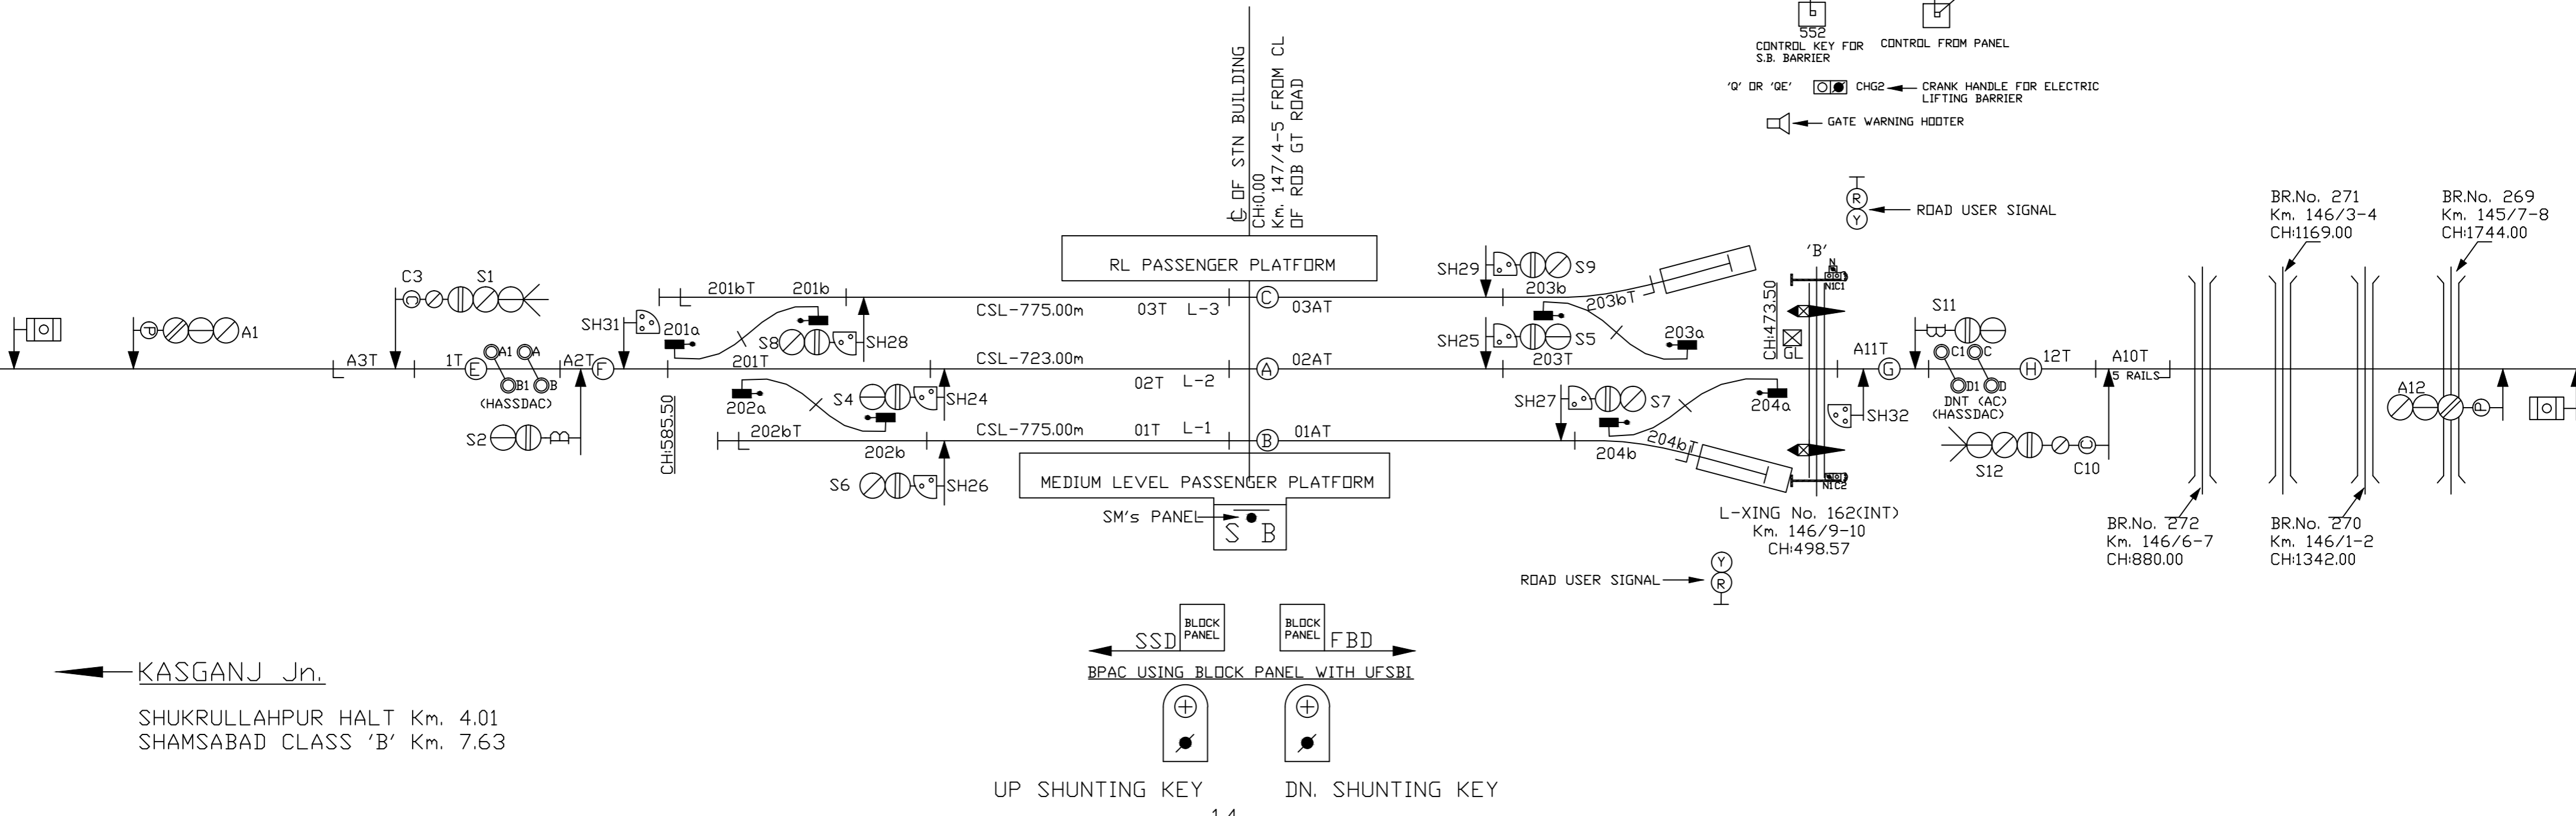

HARSINGHPUR GOBA  
(HSY)  
CLASS B  
STD-IIR

SUITABLE FOR 25KV AC TRACTION

KANPUR CENTRAL  
FBD CLASS-B Km. 8.86

UP

KASGANJ Jn.  
SHUKRULLAHPUR HALT Km. 4.01  
SHAMSABAD CLASS 'B' Km. 7.63

UP SHUNTING KEY      DN. SHUNTING KEY