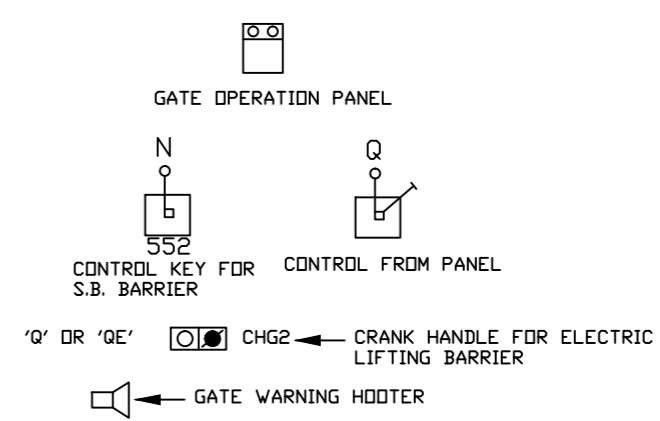

HARSINGHPUR GOBA  
(HSY)  
CLASS B  
STD-IIR

SUITABLE FOR 25KV AC TRACTION

KANPUR CENTRAL  
FBD CLASS-B Km. 8.86

UP

KASGANJ Jn.  
SHUKRULLAHPUR HALT Km. 4.01  
SHAMSABAD CLASS 'B' Km. 7.63

UP SHUNTING KEY      DN. SHUNTING KEY