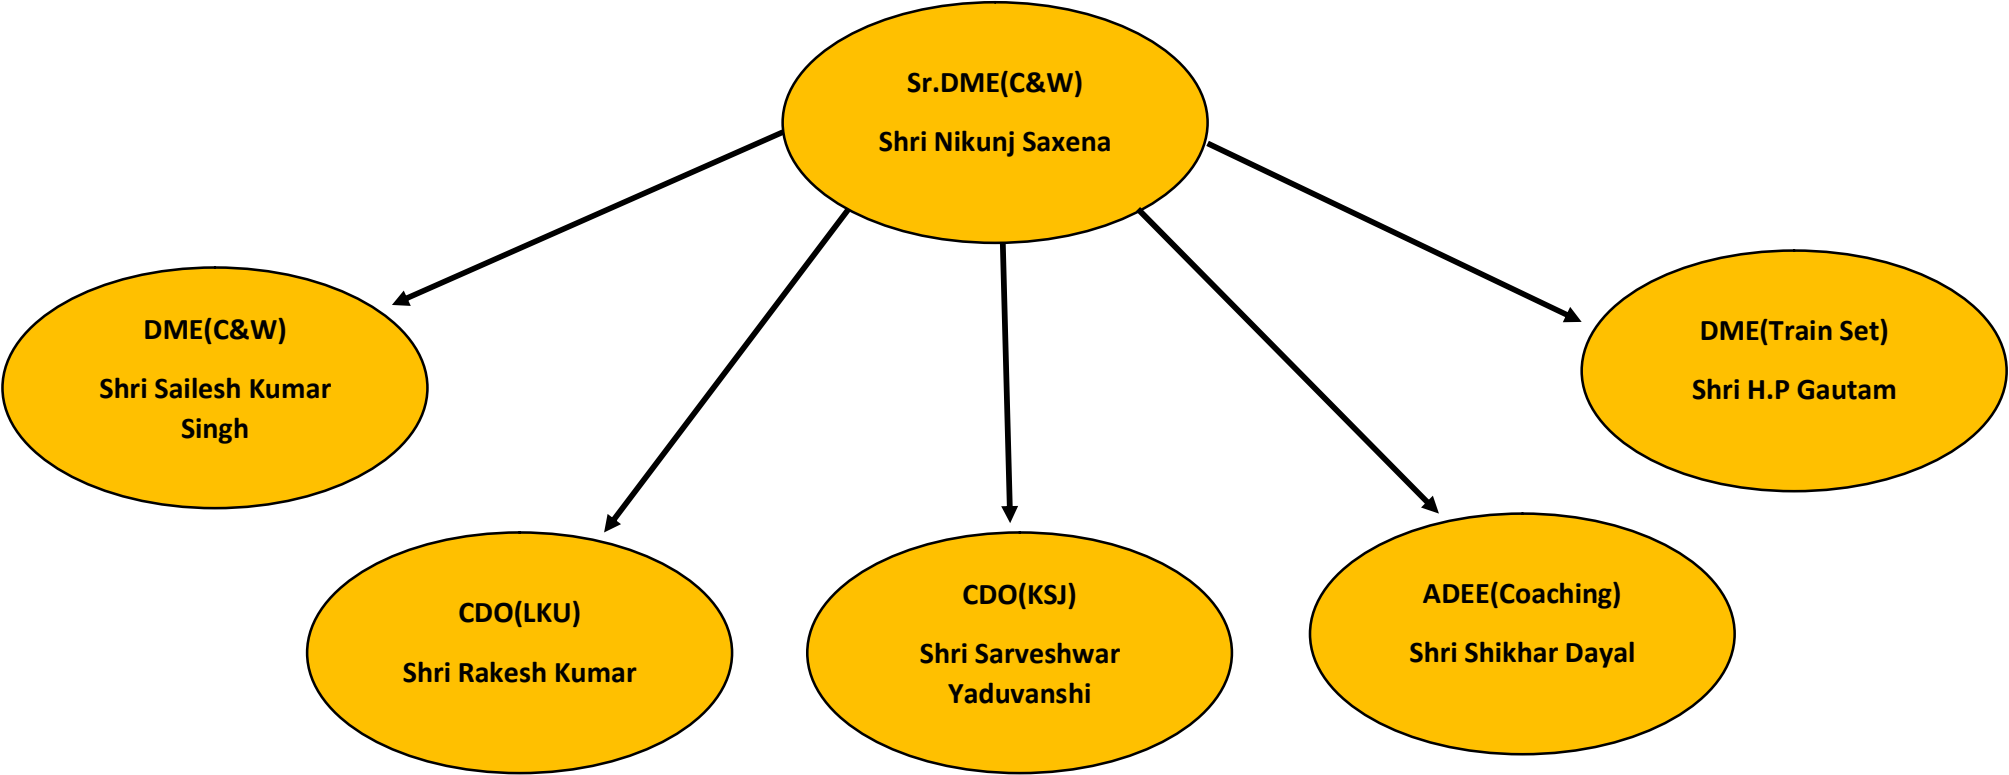

ORGANIZATION CHART

ORGANIZATION CHART

Depot	Depot Incharge
Kathgodam	Shri Girish Chandra Pandey- SSE
Ramnagar	Shri Hariraj Singh- SSE
Kasganj	Shri Salman Ahmad- SSE
Lalkuan	Shri Ganesh Dutt Shahi-SSE
Tanakpur	Shri Arun Singh Napalchiyal-SSE
Train Set/CBJ	Shri Jogendra Singh Rana-SSE
Train Passing	Train Passing Incharge
Bareilly City	Shri Vishal Kumar Saxena- SSE
Farrukhabad	Shri Ravi Shekher- SSE
Kashipur	Shri Ranjan Prakash-SSE
Pilibhit	Shri Santosh Kumar-SSE