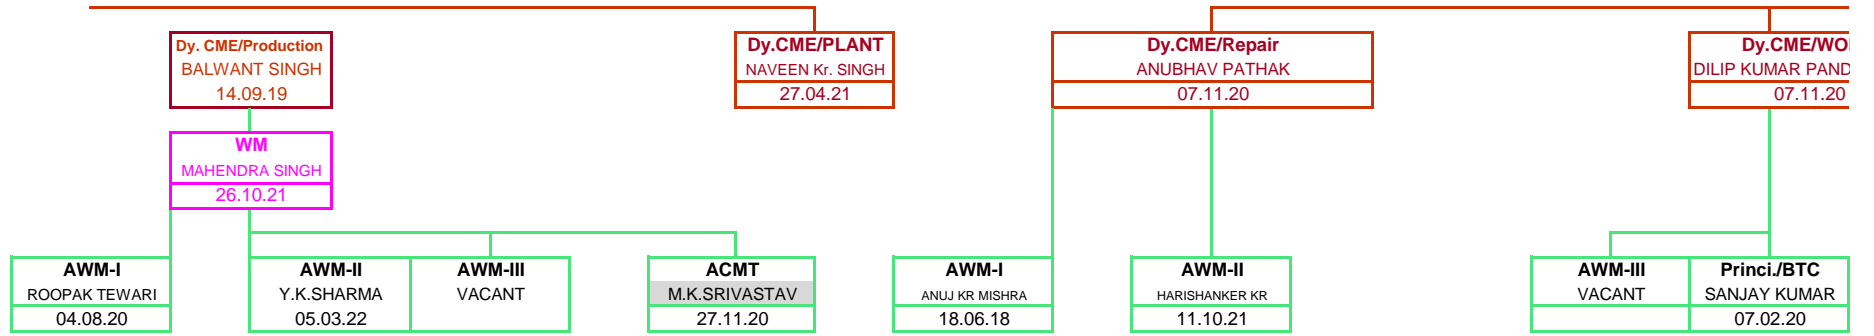

ORGANISATION CHART OF MECHANICAL DEPTT. (N.E.RAILWAY)

HEADQUARTER OFFICE

DIVISIONS

WORKSHOPS

Dy. CME/Production
BALWANT SINGH
14.09.19

Dy.CME/PLANT
NAVEEN Kr. SINGH
27.04.21

Dy.CME/Repair
ANUBHAV PATHAK
07.11.20