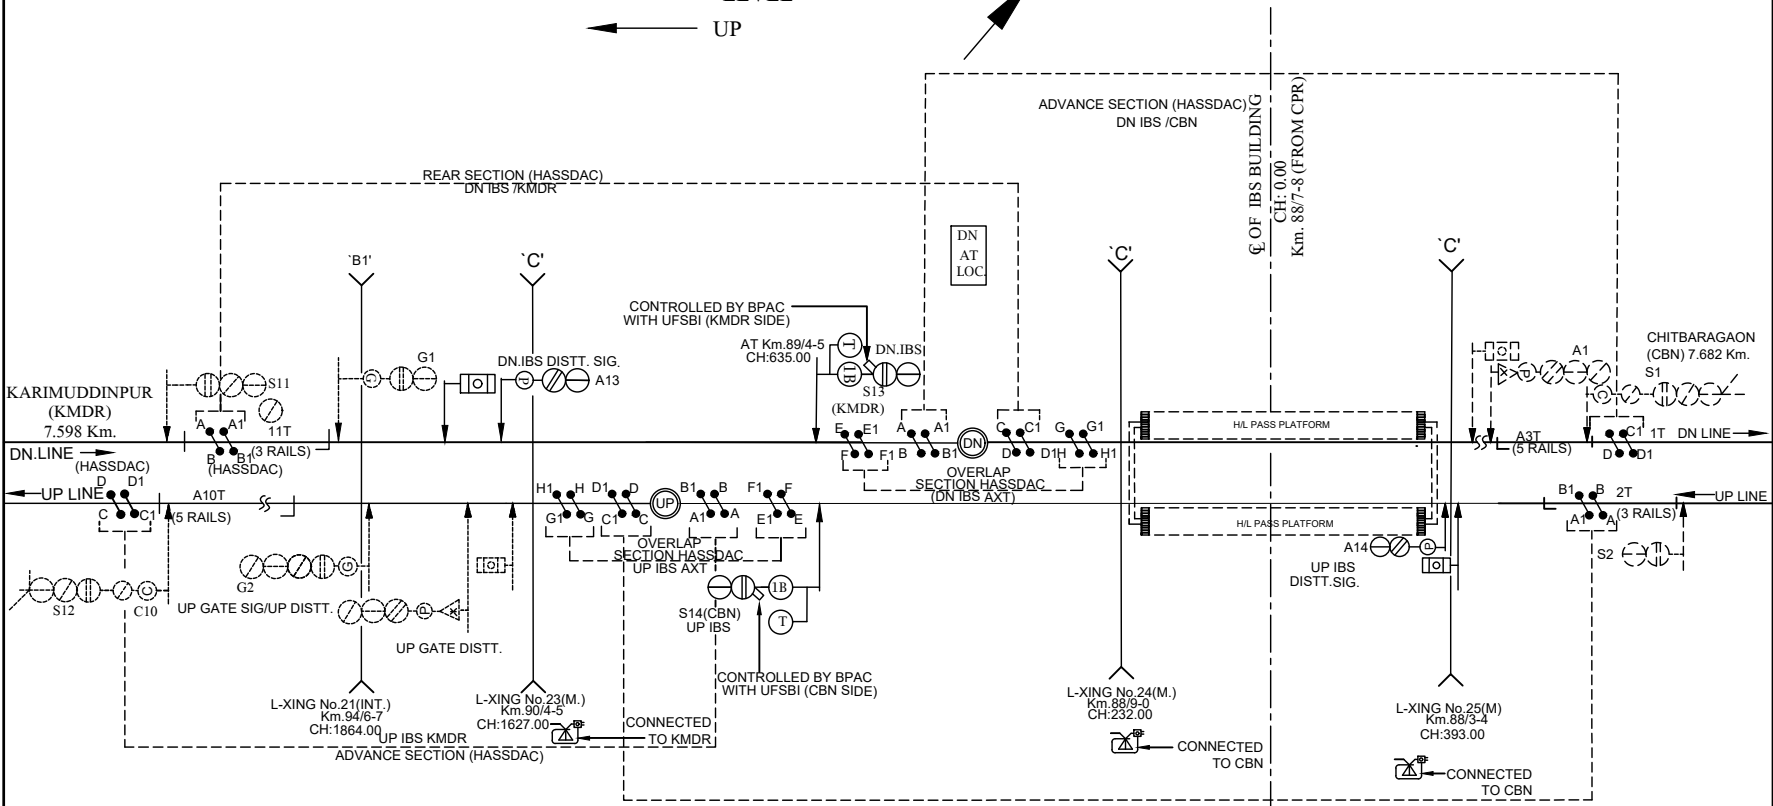

IBS (TAJPUR DEHMA)

DN DIRECTION →

ASPECT SEQUENCE CHART	
A13 ←	→ S13
1Km(MIN.)	
G	G
Y	R

← UP DIRECTION

ASPECT SEQUENCE CHART	
S14 ←	→ A14
1297m.	
G	G
R	Y