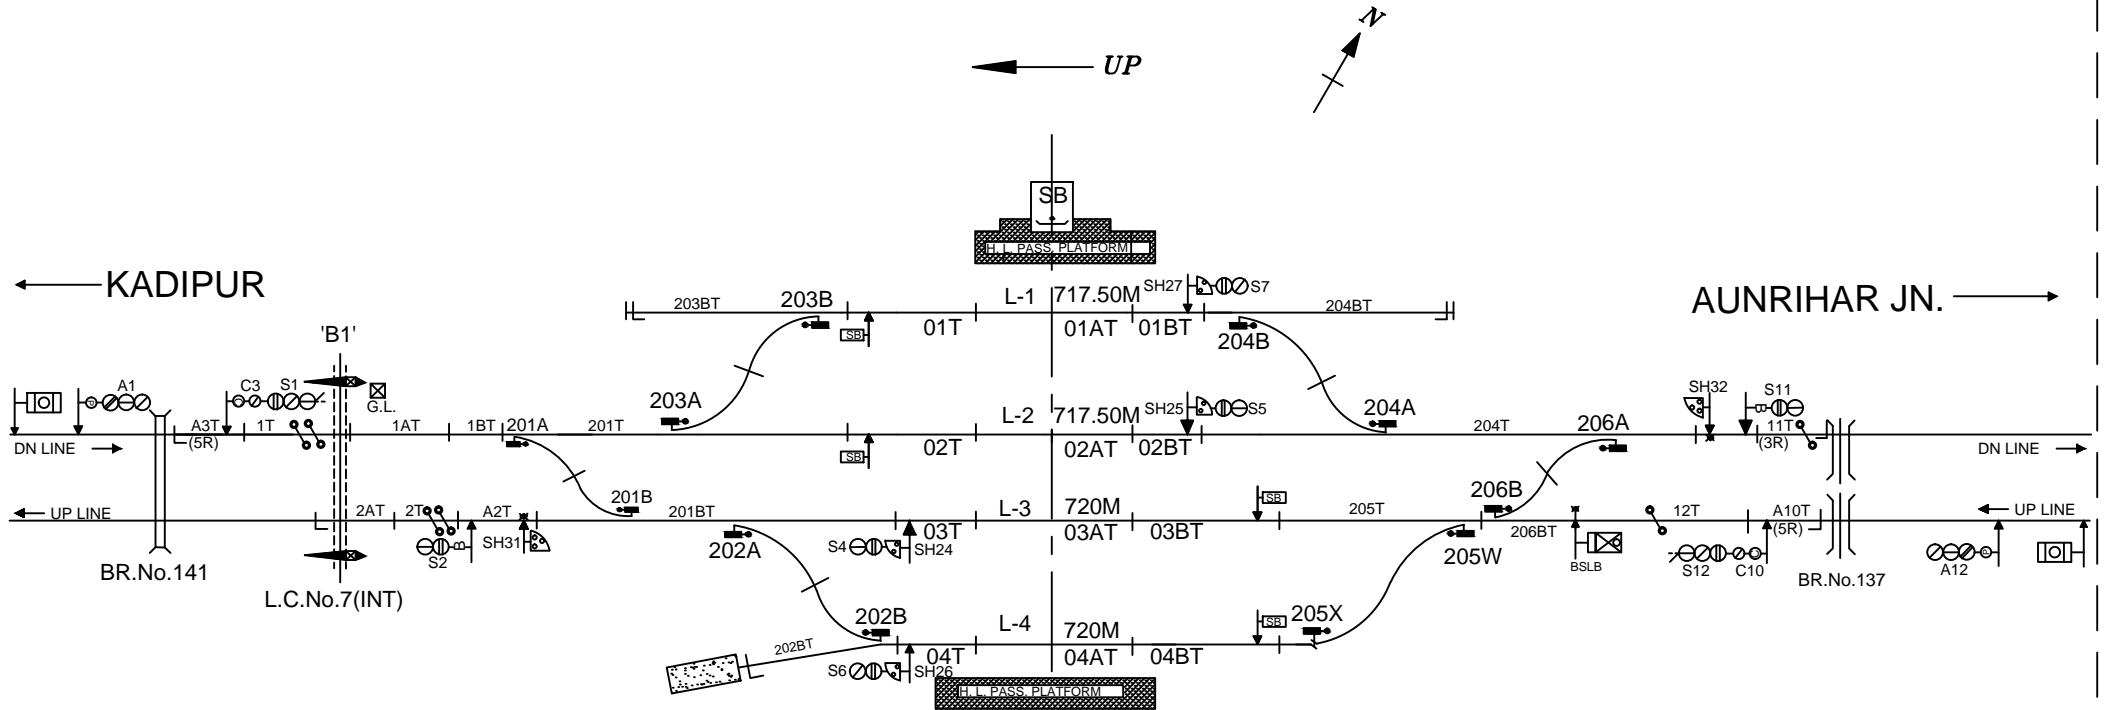

NORTH EASTERN RAILWAY

VARANASI DIVISION

NOTE-

1. GAUGE - B.G.
2. CLASS - B
3. STANDARD OF INTERLOCKING - II Ⓢ
4. BLOCK WORKING -
 - i. DOUBLE LINE LOCK & BLOCK INSTT. WITH A/C ON SECTION RAJWARI - AUNRIHAR JN.
 - ii. DOUBLE LINE LOCK & BLOCK INSTT. WITH A/C ON SECTION RAJWARI - KADIPUR.

NOT TO SCALE BASED ON RD No. DSTE/ CON./BSB/2015(RD)/06

MINIATURE PLAN

RAJWARI

(RJI)