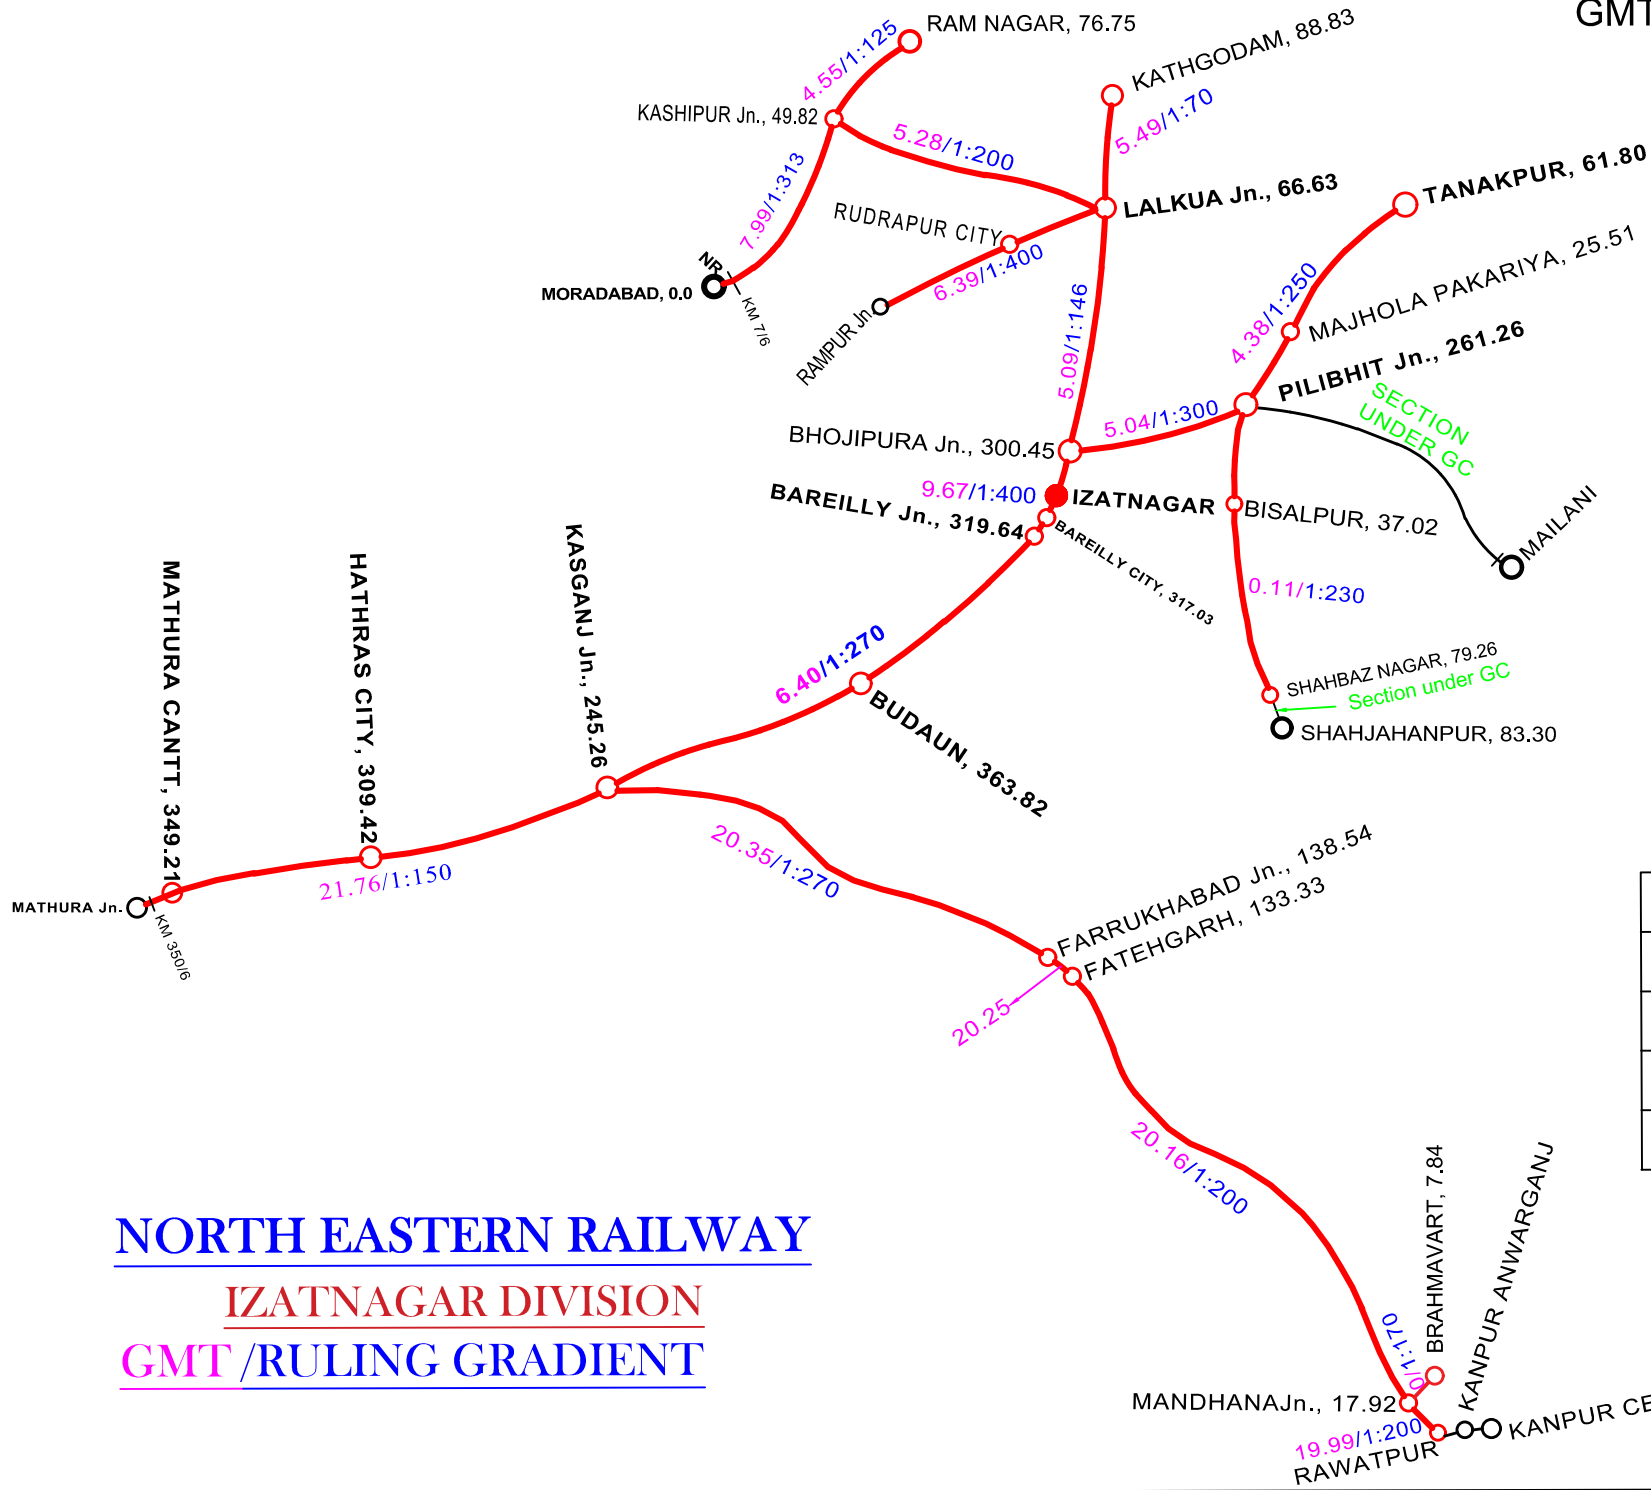

GMT on 31.3.20

LEGEND	
BG	
UGC	
GMT	
RULING GRADIENT	

NORTH EASTERN RAILWAY
IZATNAGAR DIVISION
GMT/RULING GRADIENT