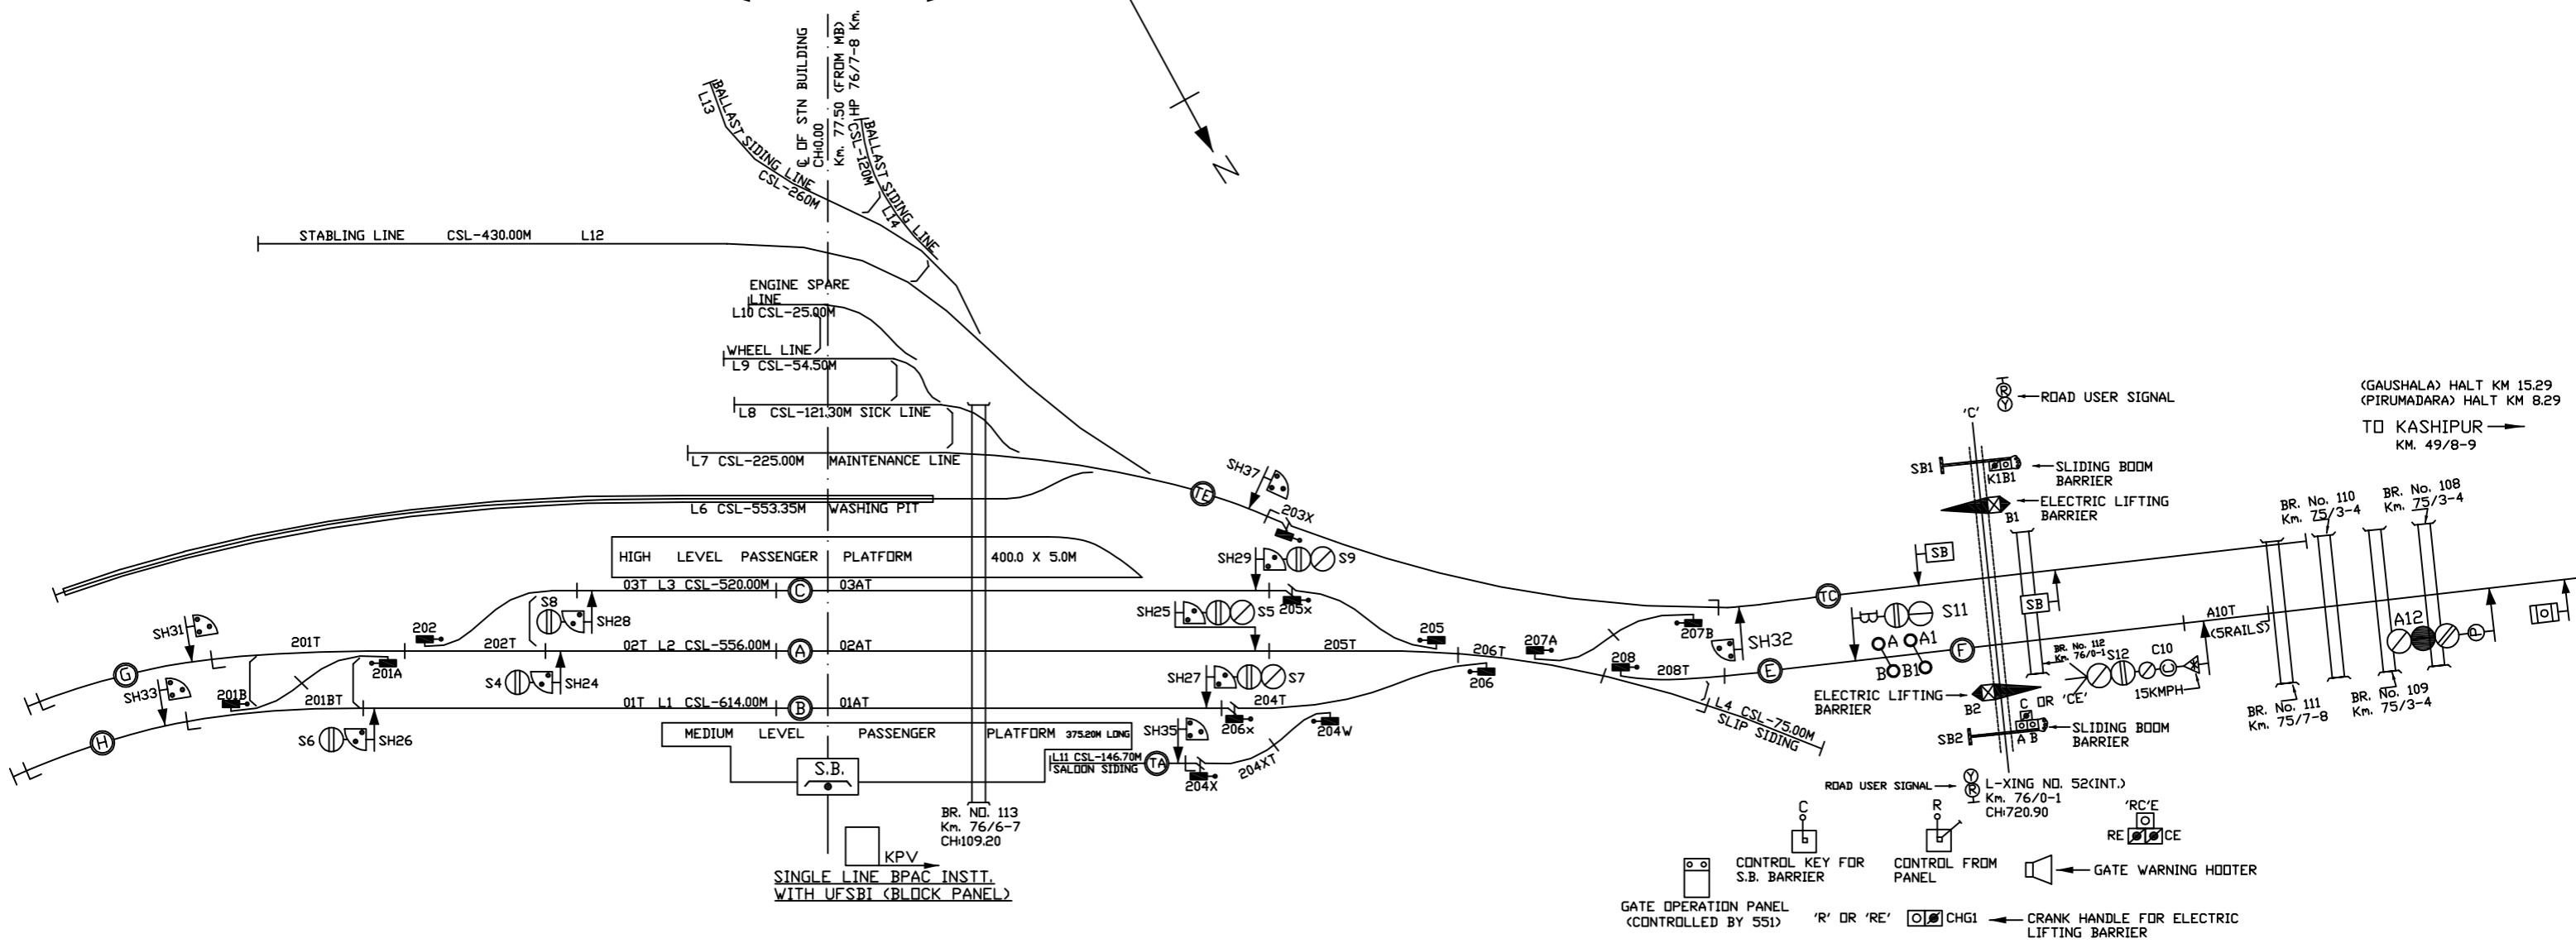

RAMNAGAR

(RMR)
CLASS B
STD-IIR

LEVEL UP

(GAUSHALA) HALT KM 15.29
(PIRUMADARA) HALT KM 8.29
TO KASHIPUR →
KM. 49/8-9