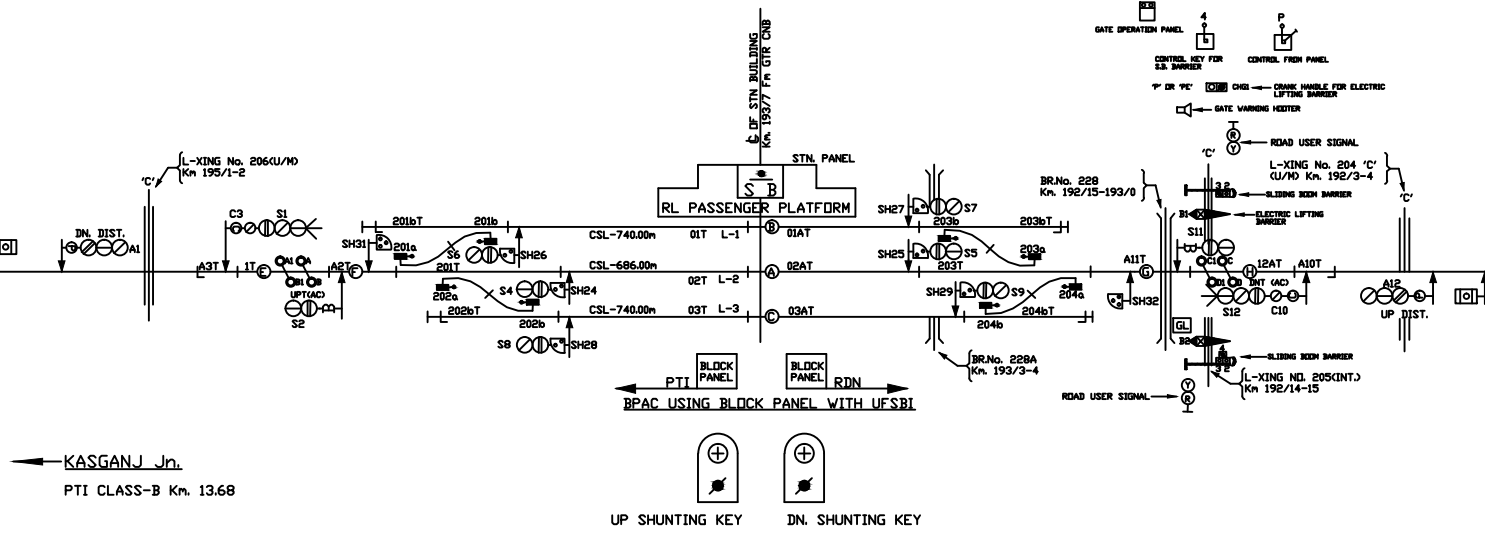

**DARYAOGANJ
(DRD)
CLASS B
STD-IIR**

SUITABLE FOR 25KV AC TRACTION

KANPUR CENTRAL
RDN CLASS-B Km. 10.46

PTI BLOCK PANEL BLOCK PANEL RDN

BPAC USING BLOCK PANEL WITH UFSBI

UP SHUNTING KEY DN. SHUNTING KEY

KASGANJ Jn.
PTI CLASS-B Km. 13.68