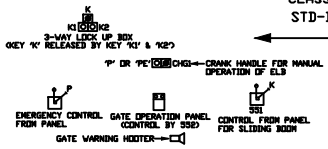

SUITABLE FOR 25KV AC TRACTION

LEVEL
TANAKPUR
(TPU)
CLASS B
STD-IIR

PILIBHIT Jn.
BANBASA CLASS 'B'
Km. 9.66