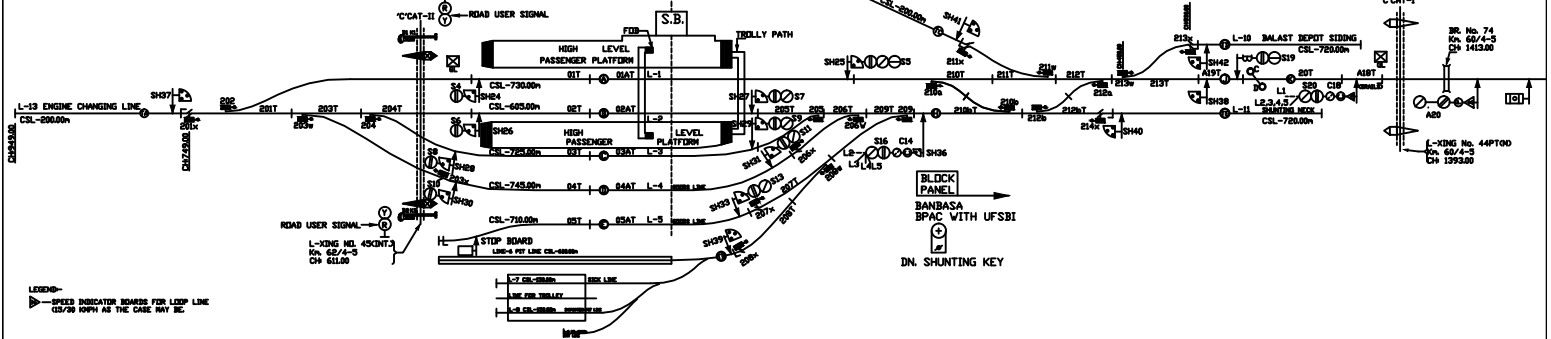

SUITABLE FOR 25KV AC TRACTION

LEVEL
TANAKPUR
(TPU)
CLASS B
STD-IIR

PILIBHIT Jn.
BANBASA CLASS 'B'
Km. 9.66