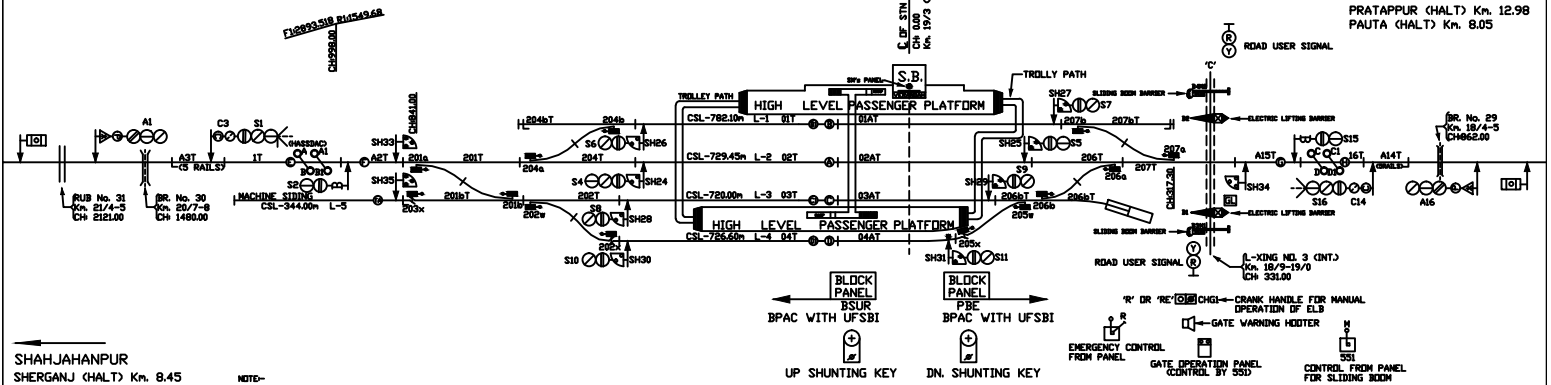

SUITABLE FOR 25KV AC TRACTION

FLIGHT LEVEL

BHOPATPURA
(BFPA)
CLASS B
STD-IIR

LEVEL 18479.32

← UP

TO PILIBHIT Jn.
(CLASS 'B' Km. 19.32)
PRATAPPUR (HALT) Km. 12.98
PAUTA (HALT) Km. 8.05

SHAHJAHANPUR
SHERGANJ (HALT) Km. 8.45
BISALPUR CLASS 'B' Km. 17.70

NOTE-
▶ SPEED INDICATOR BEARDS FOR LOOP LINE
CS/SH TOPPI AS THE CASE MAY BE.