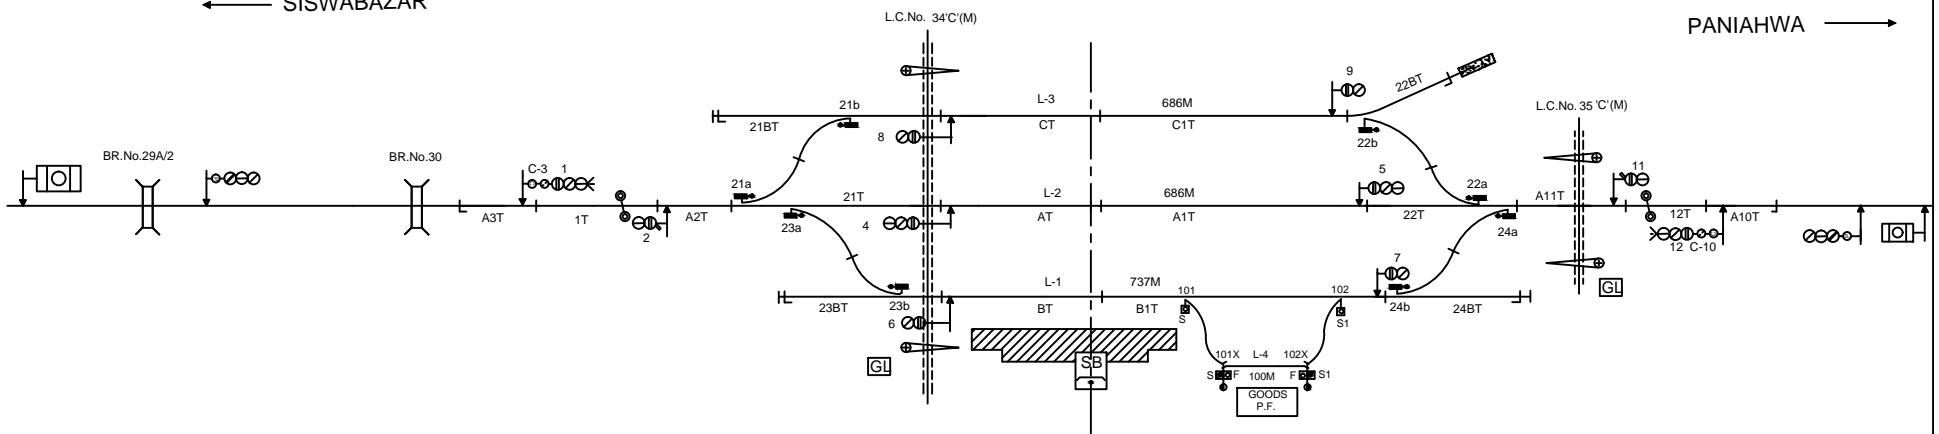

NORTH EASTERN RAILWAY

VARANASI DIVISION

← UP

← SISWABAZAR

PANIAHWA →

NOTE-

- 1. GAUGE - B.G.
- 2. CLASS - B
- 3. STANDARD OF INTERLOCKING - III
- 4. BLOCK WORKING -
 - i. DIADO TOKENLESS BLOCK INSTT. ON SECTION KHADDA - PANIYHAWA.
 - ii. DIADO TOKENLESS BLOCK INSTT. ON SECTION KHADDA - SISWA BAZAR.

NOT TO SCALE BASED ON RD No. Sr.DSTE/BSB/2018(RD)/72 ALT-'C'

MINIATURE PLAN

KHADDA
(KZA)