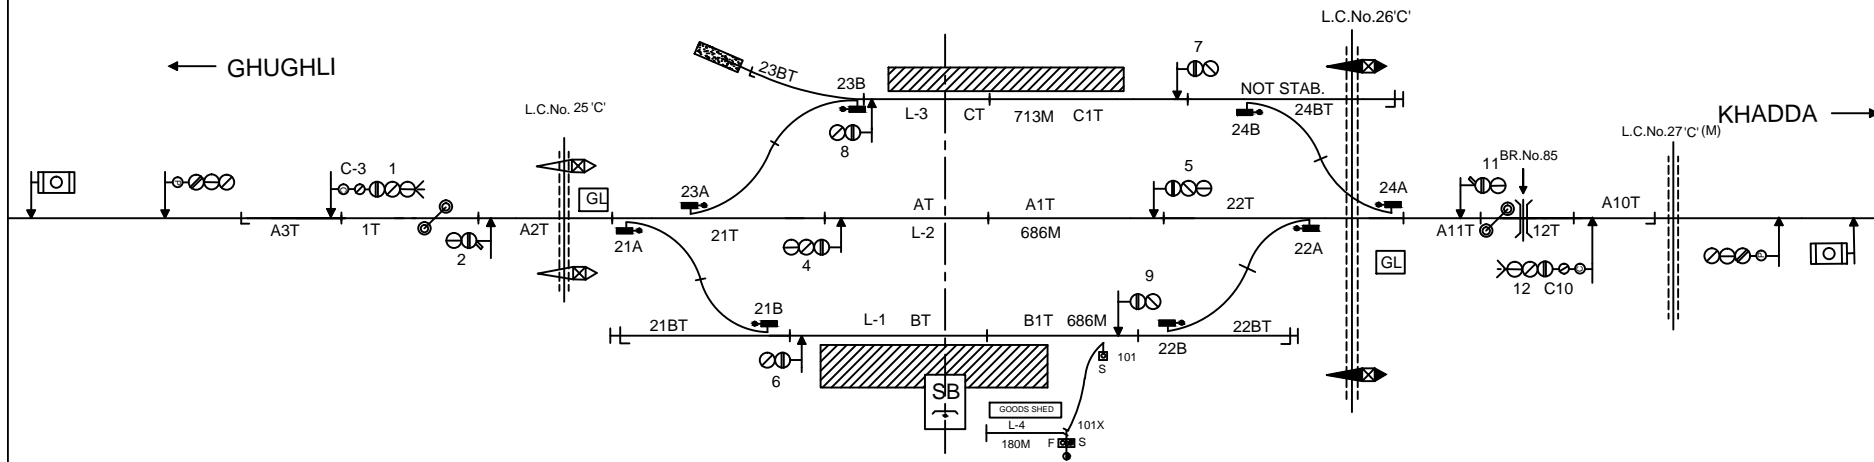

NORTH EASTERN RAILWAY

VARANASI DIVISION

← UP

← GHUGHLI

→ KHADDA

NOTE-

- 1. GAUGE - B.G.
- 2. CLASS - B
- 3. STANDARD OF INTERLOCKING - III
- 4. BLOCK WORKING -
  - i. DIADO TOKENLESS BLOCK INSTT. ON SECTION SISWA BAZAR - KADDA.
  - ii DIADO TOKENLESS BLOCK INSTT. ON SECTION SISWA BAZAR - GHUGHALI.

NOT TO SCALE      BASED ON RD No. SR.DSTE/BSB/2018(RD)/70 ALT-B

MINIATURE PLAN

SISWA BAZAR  
(SBZ)