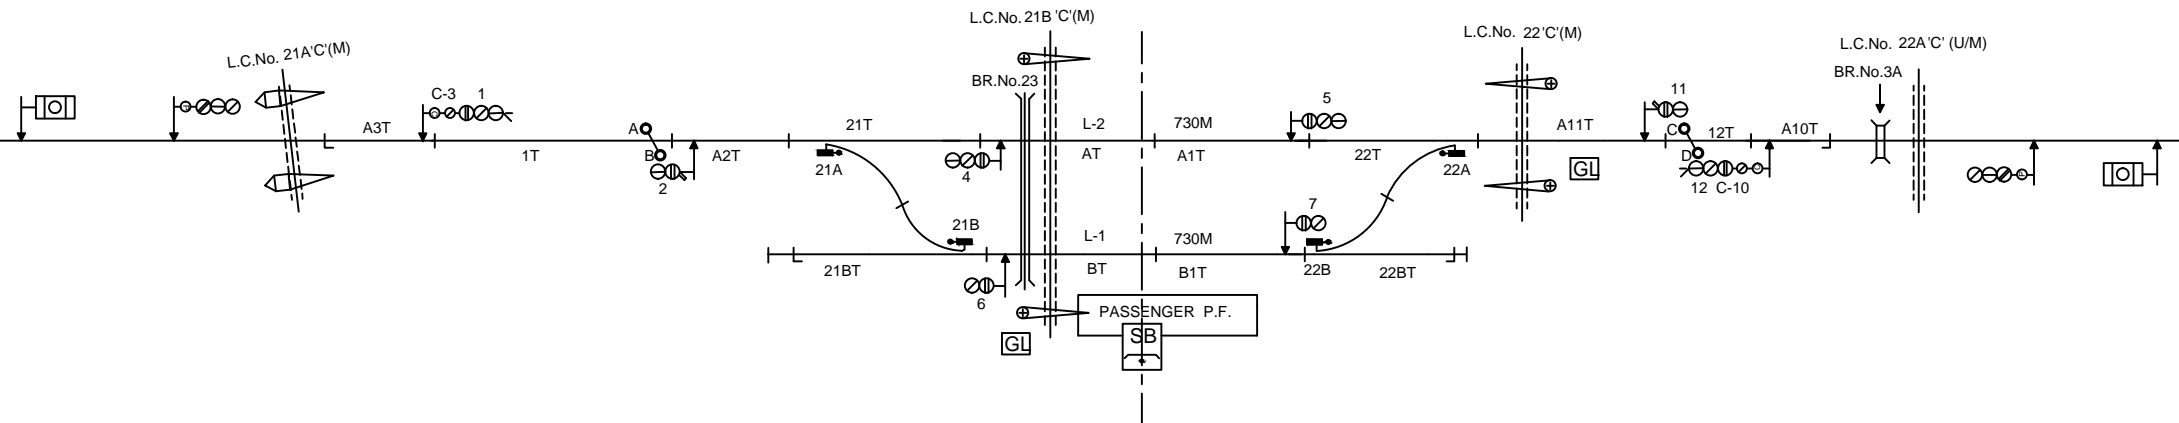

← UP

← KAPTANGANJ JN.

SISWABAZAR →

NOTE-

1. GAUGE - B.G.
2. CLASS - B
3. STANDARD OF INTERLOCKING - III
4. BLOCK WORKING -
 - i. DIADO TOKENLESS BLOCK INSTT. ON SECTION GHUGHALI - SISWA BAZAR.
 - ii. DIADO TOKENLESS BLOCK INSTT. WITH A/C ON SECTION GHUGHALI - KAPTAN GANJ.

NOT TO SCALE BASED ON RD No. Sr.DSTE/BSB/2017(RD)/28 ALT-C

MINIATURE PLAN

GHUGHALI
(GH)