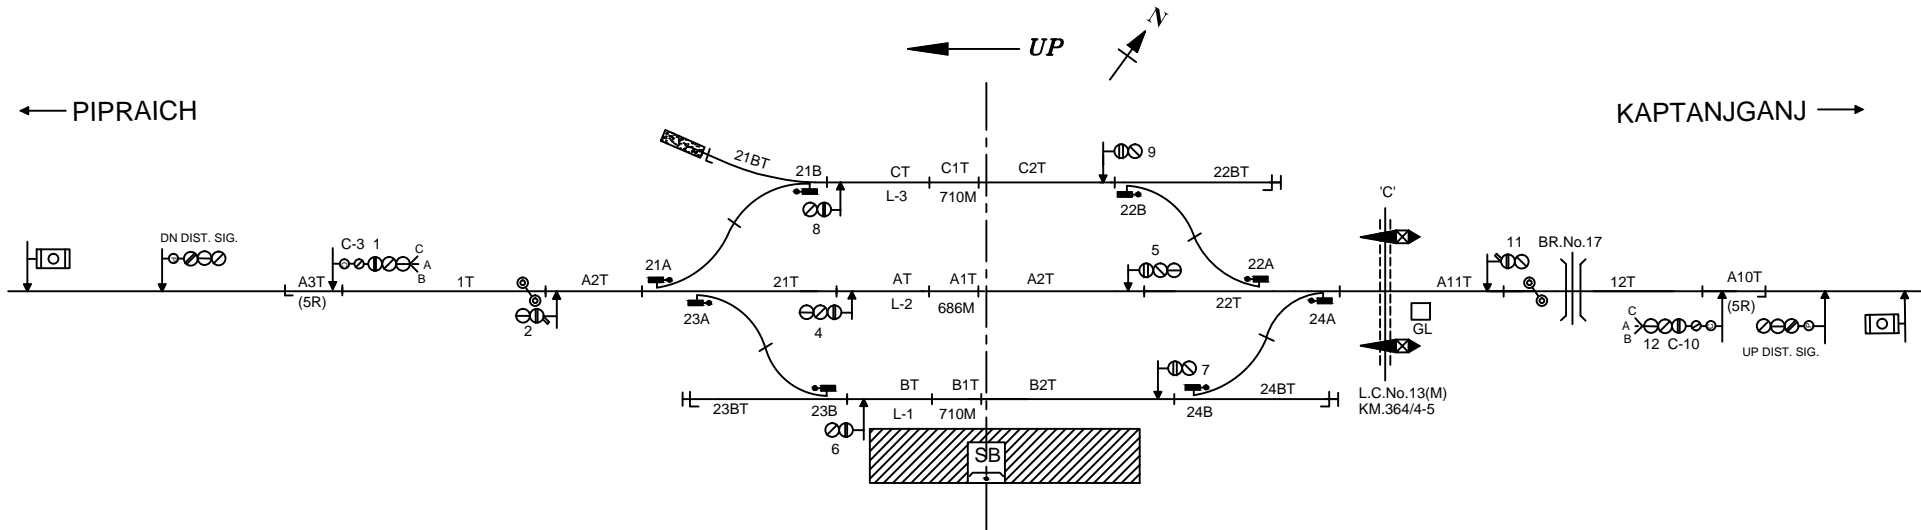

NORTH EASTERN RAILWAY

VARANASI DIVISION

NOTE-

- 1. GAUGE - B.G.
- 2. CLASS - B

3. STANDARD OF INTERLOCKING - III

4. BLOCK WORKING -

- i. DIADO TOKENLESS BLOCK INSTT. ON SECTION BODARWAR - KAPTANJGANJ.
- ii. DIADO TOKENLESS BLOCK INSTT. ON SECTION BODARWAR - PIPRAICH.

NOT TO SCALE

BASED ON RD No. Sr.DSTE/BSB/2017(RD)/27 ALT-B

MINIATURE PLAN

BODARWAR

(BBW)