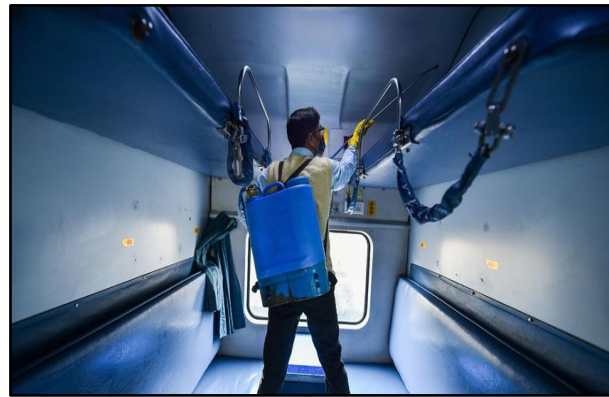

Precaution during COVID - 19 crises.

- ❖ All trains originating from Izatnagar division is being done Intensive cleaning.

- ❖ After proper cleaning of all coaches, Sensitization work of Seats/Berths, Door handles, Toilets etc. is being done.

- ❖ Staff involved in cleaning and sanitization work is wearing with proper mask and gloves.

- ❖ **All coaches of trains originated from IZN division are equipped with Bio-toilet so that no human waste drop on track.**