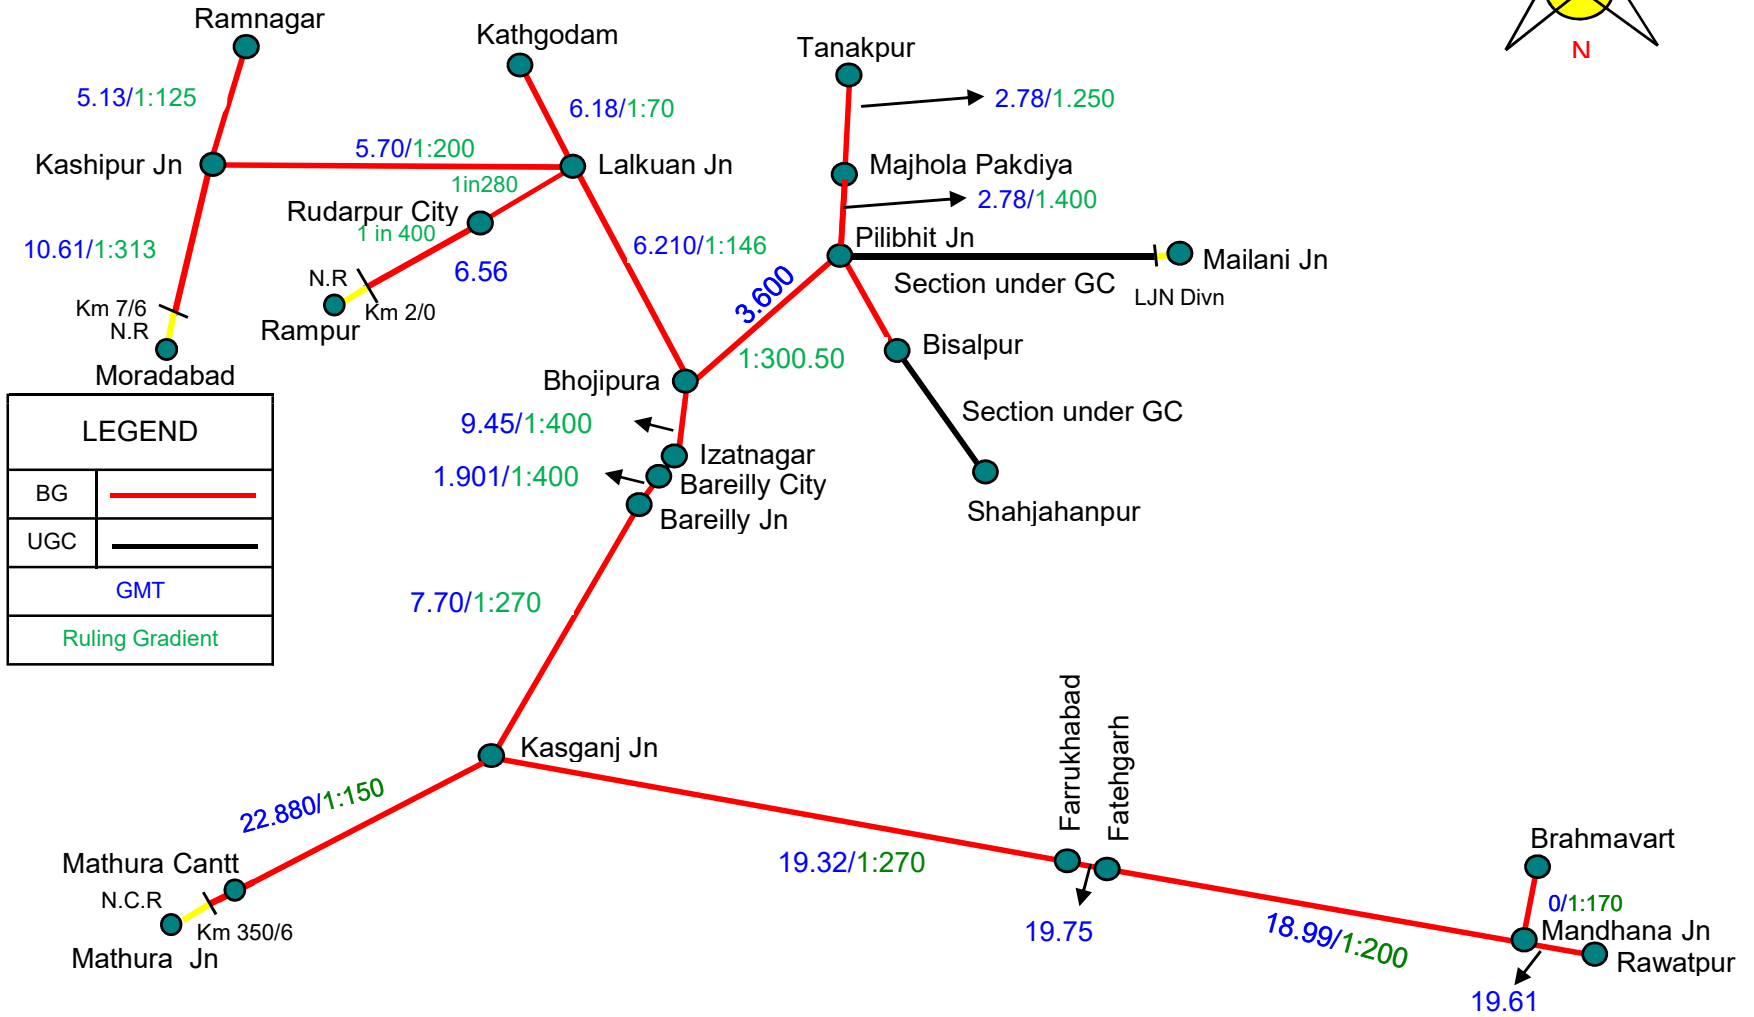

Izzatnagar Division
GMT / Ruling Gradient

LEGEND	
BG	
UGC	
GMT	
Ruling Gradient	

GMT on 31.3.20