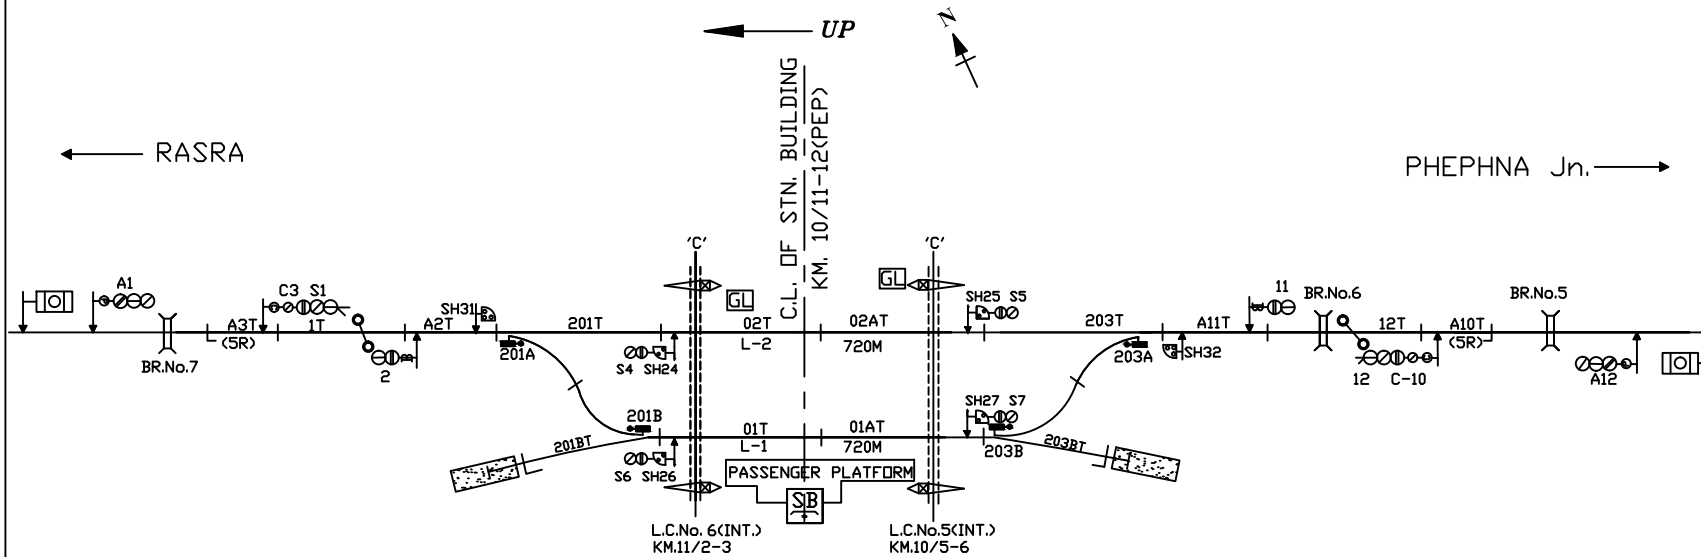

NORTH EASTERN RAILWAY

VARANASI DIVISION

NOT TO SCALE

BASED ON RD No. Sr.DSTE/BSB/2017(RD)/35 ALT-C

MINIATURE PLAN

CHILKAHAR
(CHR)