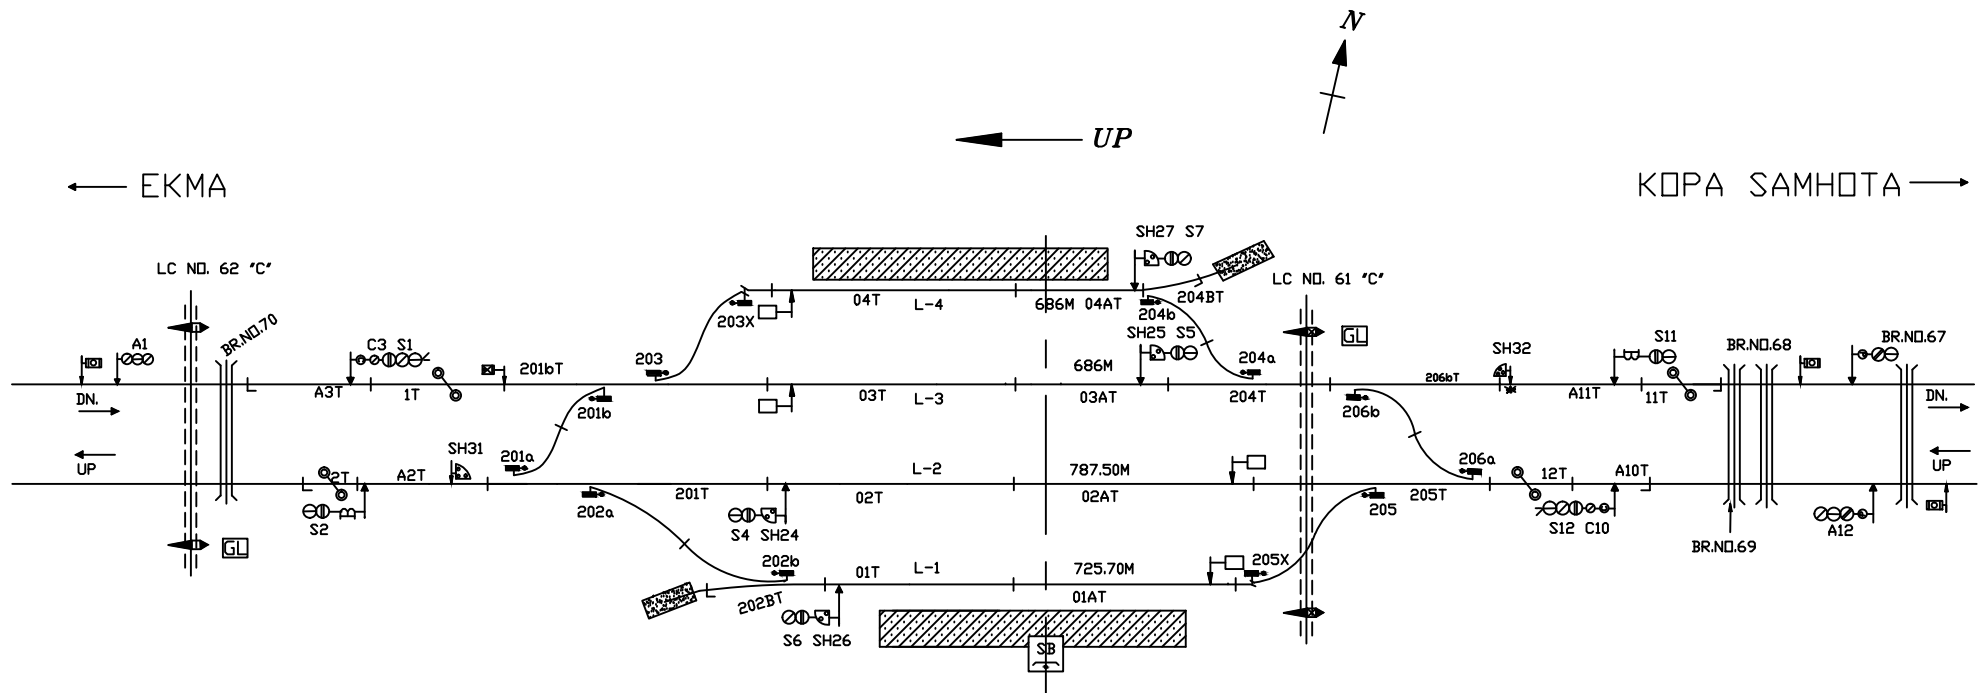

NORTH EASTERN RAILWAY

VARANASI DIVISION

NOTE-

1. GAUGE - B.G.
2. CLASS - B
3. STANDARD OF INTERLOCKING - III
4. BLOCK WORKING -
 - i. LOCK & BLOCK INSTT. WITH A/C ON SECTION DAUDPUR - KOPA SAMHOTA
 - ii. LOCK & BLOCK INSTT. WITH A/C ON SECTION DAUDPUR - EKMA

MINIATURE PLAN

DAUDPUR
(DDP)

NOT TO SCALE

BASED ON RD No. Sr.DSTE/BSB/2018(RD)/79 ALT-NILL