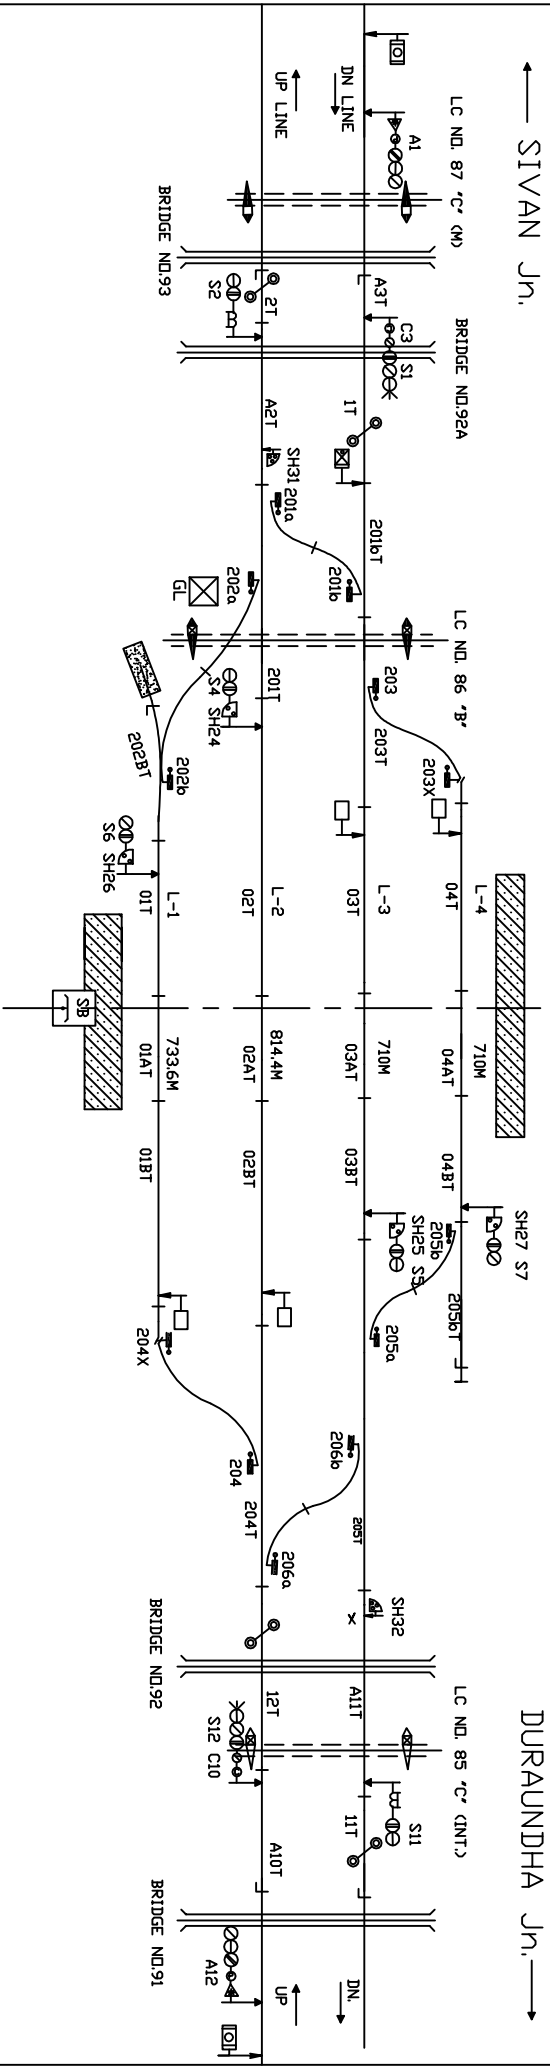

# NORTH EASTERN RAILWAY

# VARANASI DIVISION

UP

NOT TO SCALE      BASED ON RD NO. SR-DSTE/BSB/2019(RD)/107 AL-T-NILL

MINIATURE PLAN  
**PACHRUKHI**  
 (PCK)