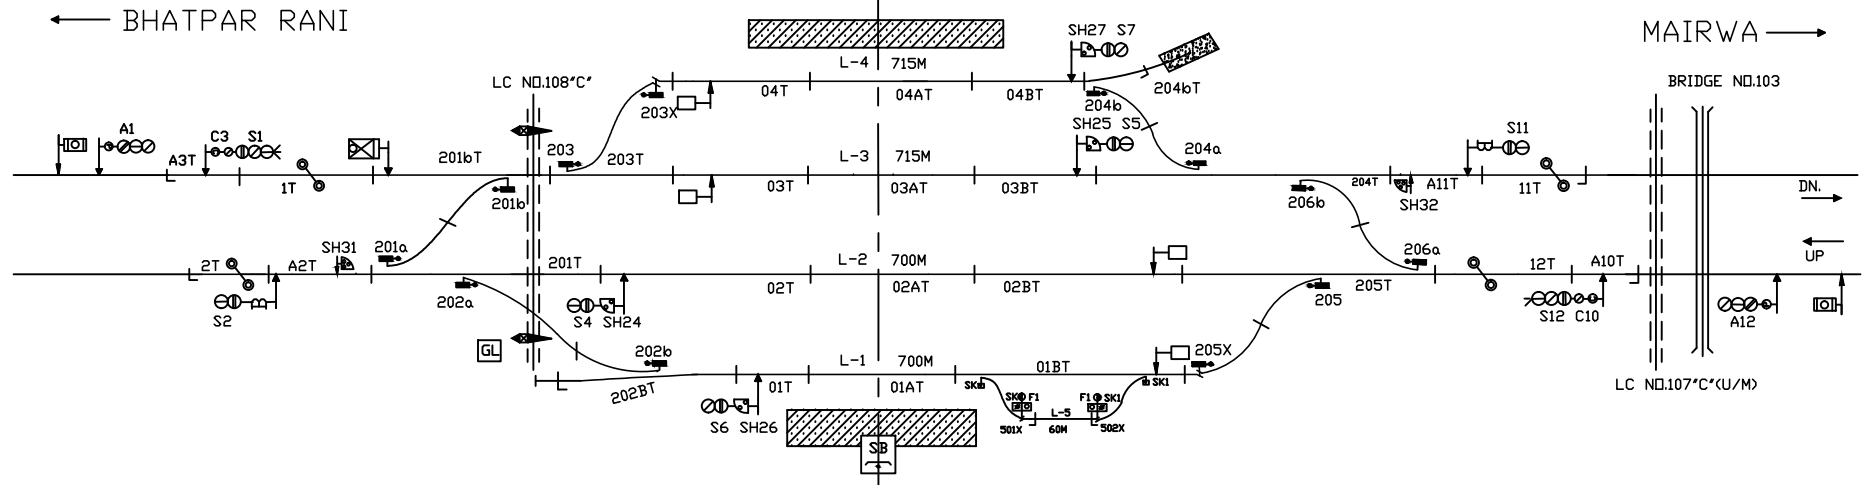

NORTH EASTERN RAILWAY

VARANASI DIVISION

← UP

- NOTE-
- 1. GAUGE - B.G.
 - 2. CLASS - B
 - 3. STANDARD OF INTERLOCKING - III
 - 4. BLOCK WORKING -
 - i. LOCK & BLOCK INSTT. WITH A/C ON SECTION BANKATA - MAIRWA
 - ii. LOCK & BLOCK INSTT. WITH A/C ON SECTION BANKATA - BHATPAR RANI

MINIATURE PLAN

BANKATA
(BTK)