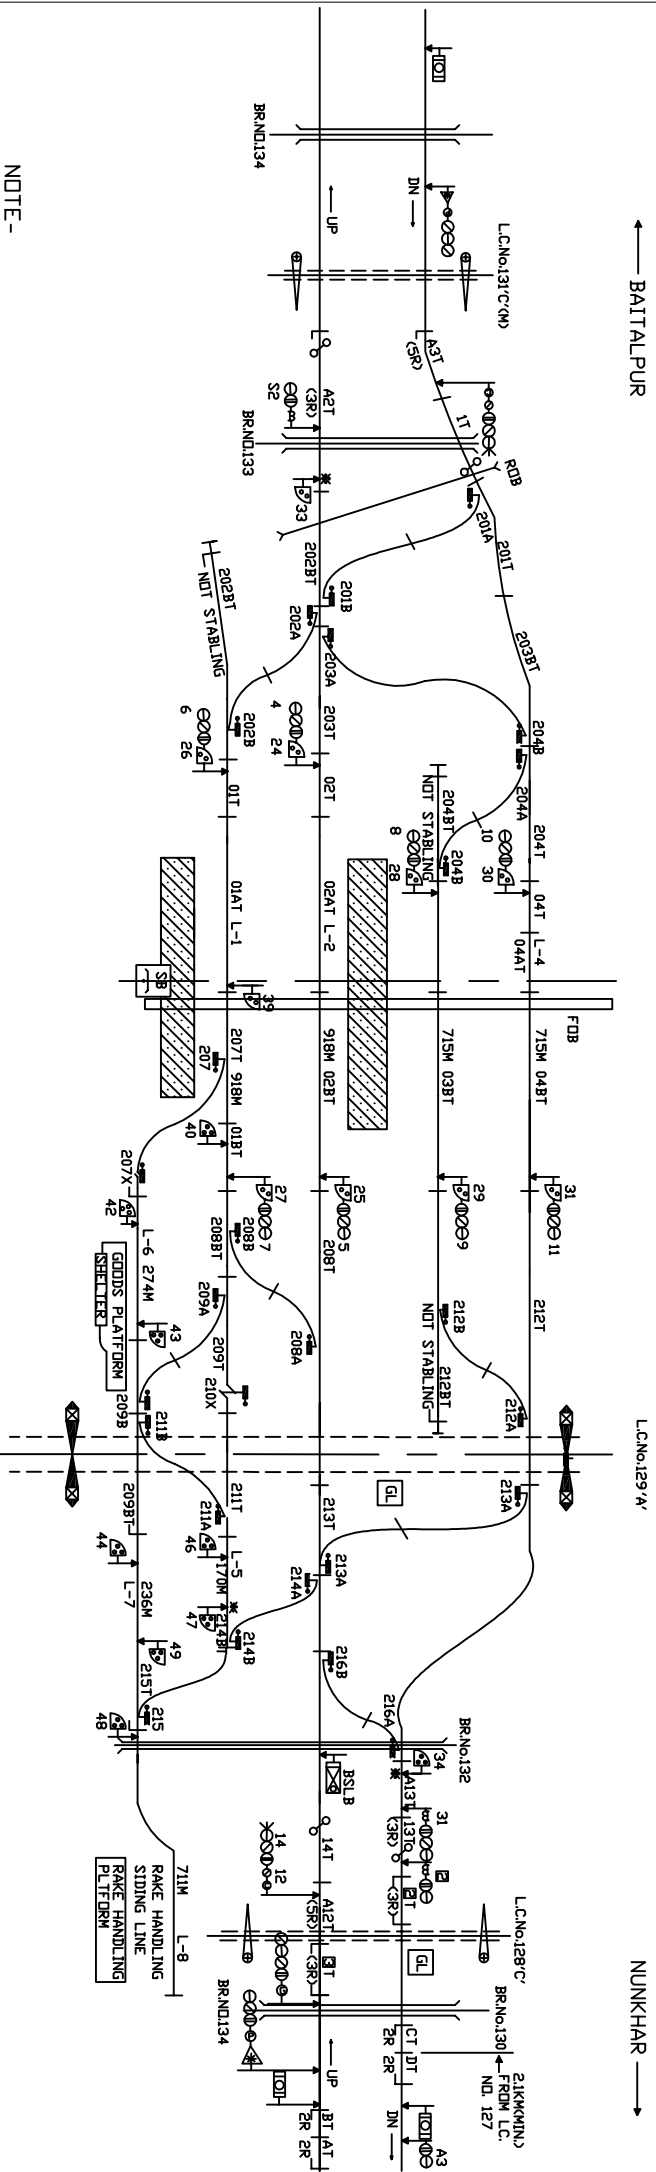

NORTH EASTERN RAILWAY

VARANASI DIVISION

UP

NOT TO SCALE BASED ON RD NO. SRDSTE/BSB/2016(RD)/07 ALT - A

MINIATURE PLAN

DEORIA SADDAR (DEDS)