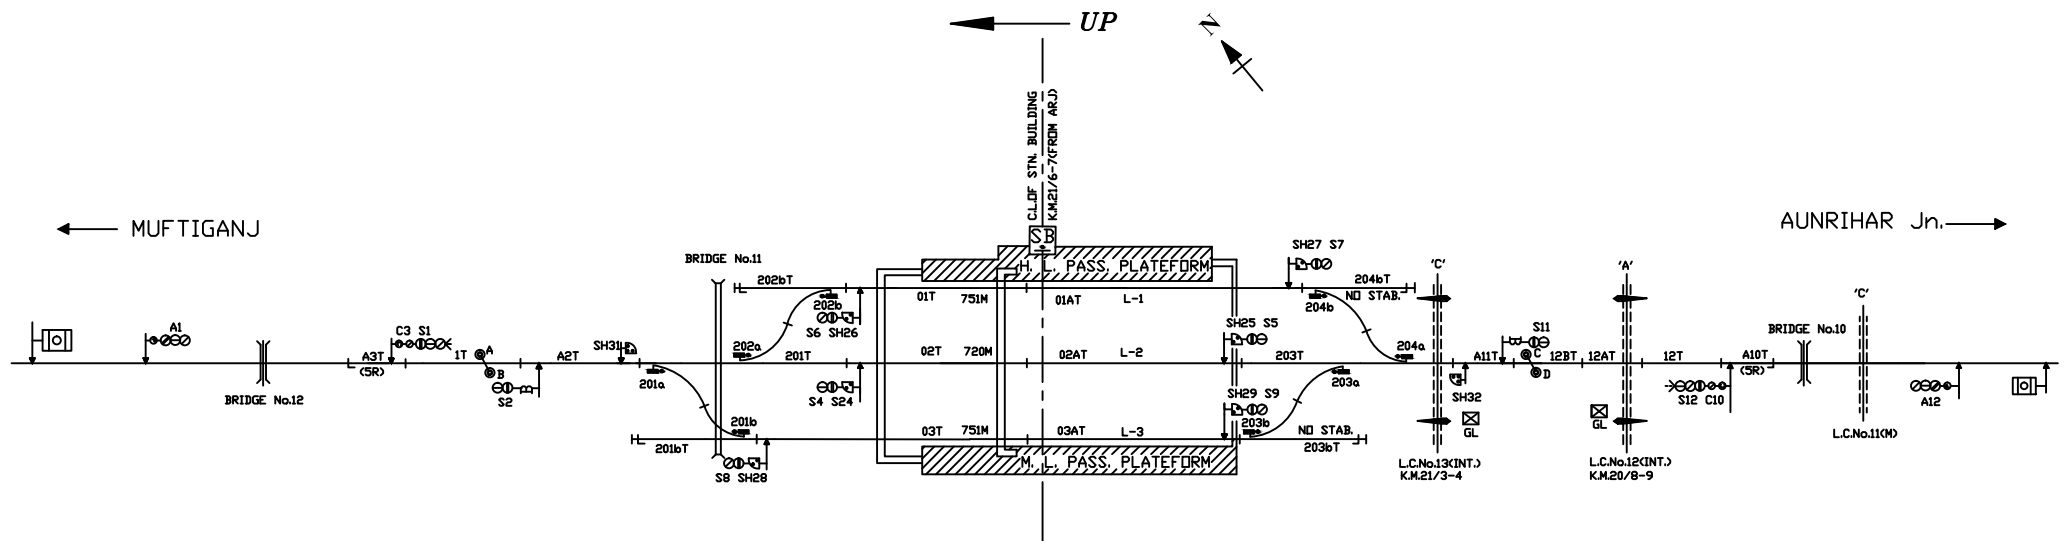

NORTH EASTERN RAILWAY

VARANASI DIVISION

NOTE-

- 1. GAUGE - B.G.
- 2. CLASS - B
- 3. STANDARD OF INTERLOCKING - III
- 4. BLOCK WORKING -
 - I. UFSBI WITH A/C ON SECTION DOBHI - AUNRIHAR Jn.
 - II DAIDD TOKENLESS BLOCK INS. WITH A/C ON SECTION DOBHI - MUFTIGANJ

NOT TO SCALE

BASED ON RD No.SR.DSTE/BSB/2017(RD)/45 ALT-C

MINIATURE PLAN

DOBHI
(DHE)