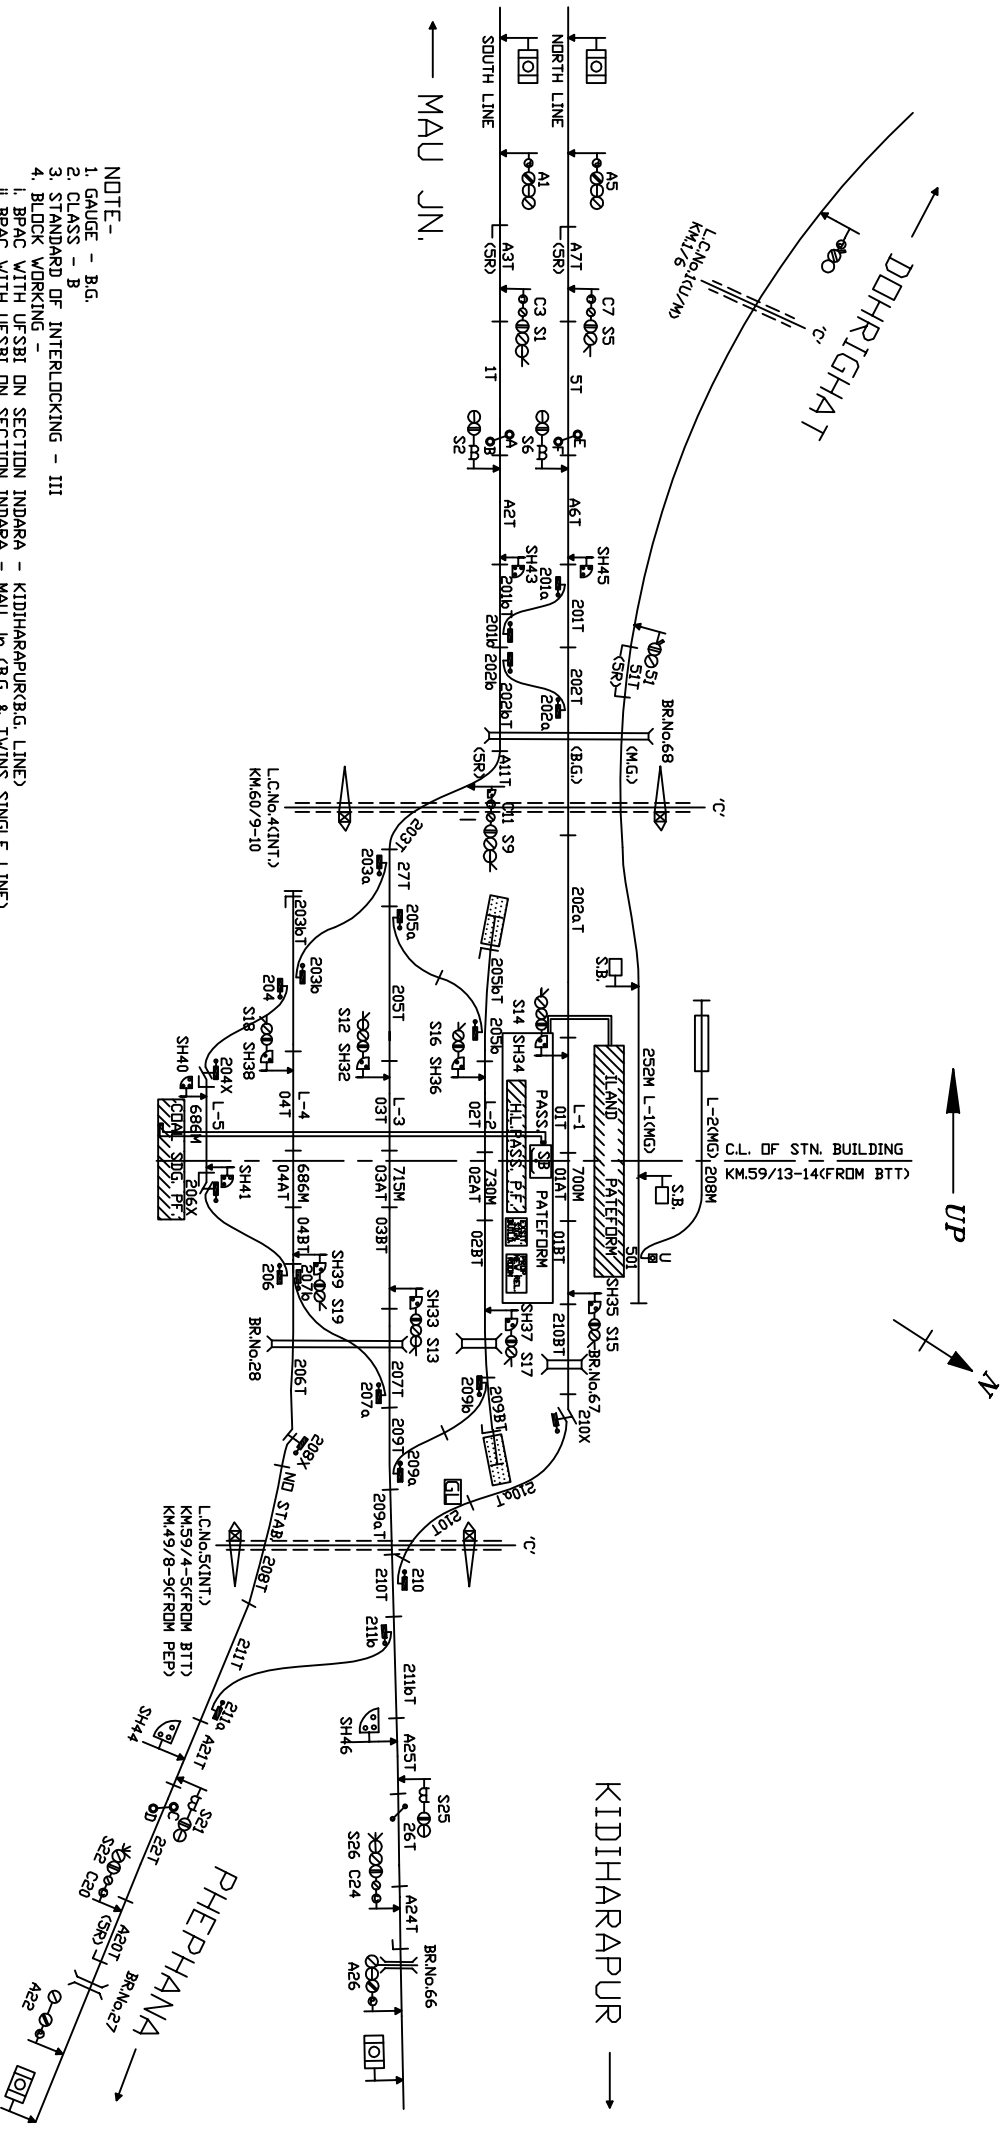

# NORTH EASTERN RAILWAY

# VARANASI DIVISION

- NOTE-
1. GAUGE - B.G.
  2. CLASS - B
  3. STANDARD OF INTERLOCKING - III
  4. BLOCK WORKING -
    - i. BPAC WITH JFSBI ON SECTION INDARA - KIDIHARAPUR(B.G. LINE)
    - ii. BPAC WITH JFSBI ON SECTION INDARA - MAU Jn (B.G. & TWIN SINGE LINE)
    - iii. TOKENLESS BLOCK INSTT. ON SECTION INDARA - RATANPUR(B.G. LINE)
    - iv. ONE TRAIN ONLY SYSTEM ON SECTION INDARA - DOHRIGHAT(K.M.G. LINE)

## MINIATURE PLAN