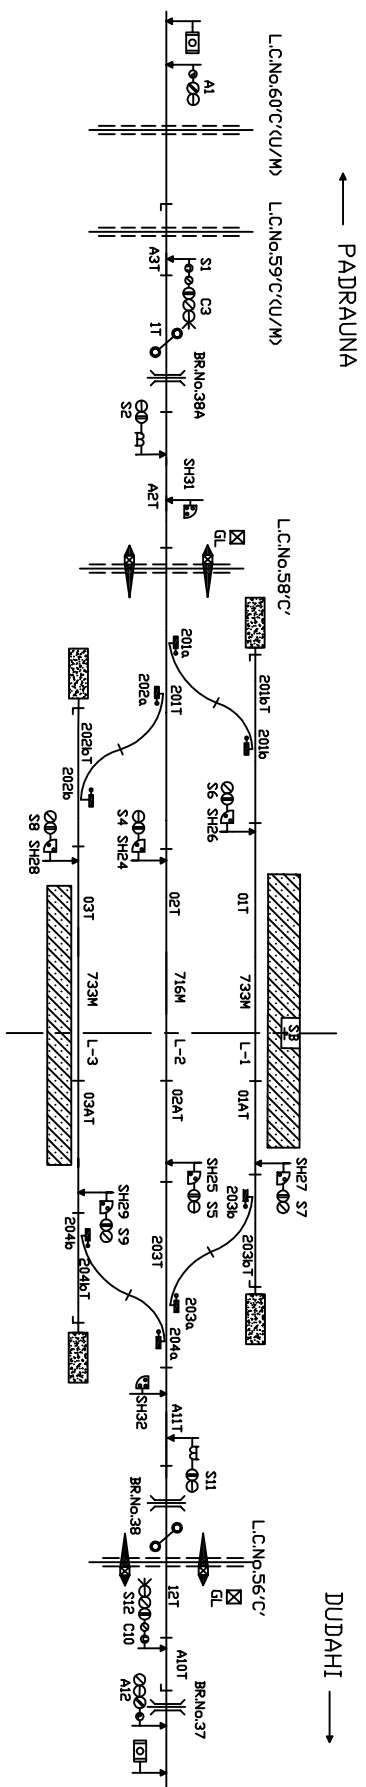

NORTH EASTERN RAILWAY

VARANASI DIVISION

UP

- NOTE-
1. GAUGE - B.G.
 2. CLASS - B
 3. STANDARD OF INTERLOCKING - III
 4. BLOCK WORKING
 - i. DIADD TOKENLESS BLOCK INSTT. WITH A/C ON SECTION KATHKUIYAN - DUDAHI
 - ii. DIADD TOKENLESS BLOCK INSTT. WITH A/C ON SECTION KATHKUIYAN - PADRANA

NOT TO SCALE

BASED ON RD No. DSTE/C/EAST/GKP/2011(RD)/9 ALT-NIL

MINIATURE PLAN

KATHKUIYAN

(KKT)