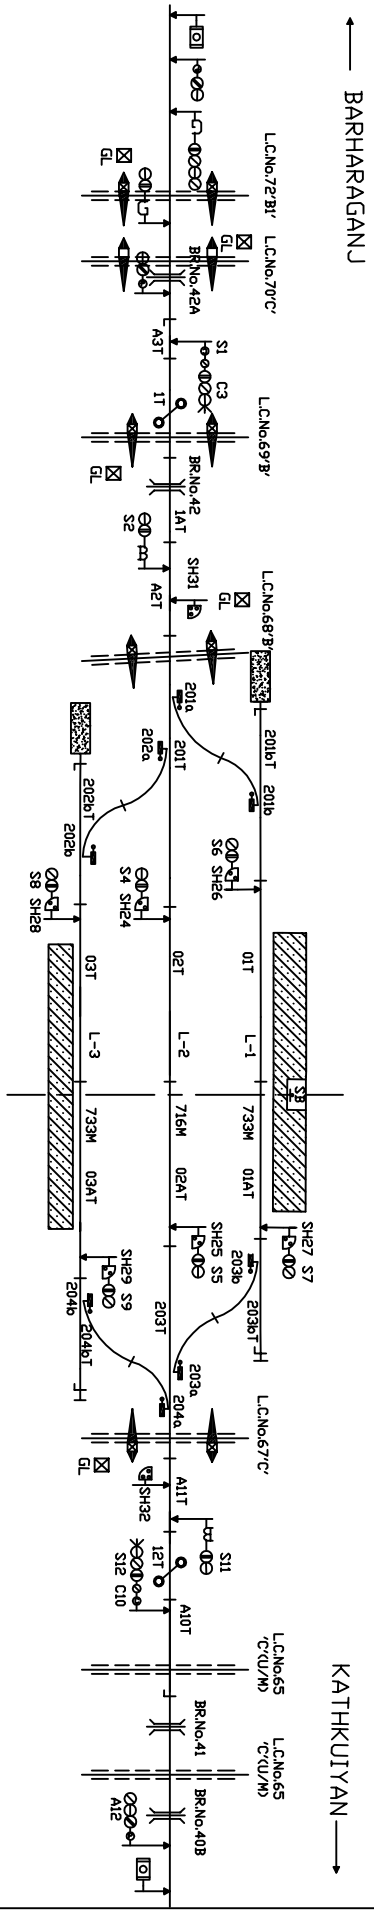

NORTH EASTERN RAILWAY

VARANASI DIVISION

UP

- NOTE -
1. GAUGE - B.G.
 2. CLASS - B
 3. STANDARD OF INTERLOCKING -
 4. BLOCK WORKING -
- I. DIADD TOKENLESS BLOCK INSTT. WITH A/C ON SECTION PADRAUNA - KATHKUTYAN
 II. DIADD TOKENLESS BLOCK INSTT. WITH A/C ON SECTION PADRAUNA - BARHARAGANJ

NOT TO SCALE BASED ON RD NO. DSTE/C/EAST/GKP/2011(RD)/32 AL-T-NIL

MINIATURE PLAN

PADRAUNA
(POU)